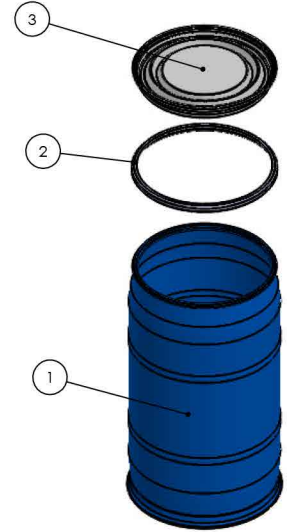

IF YOU...

MIX IT. FILL IT. PACK IT. SHIP IT.

WE HAVE A PRODUCT FOR YOU

30 Gallon Blue Plastic Drum, Straight Sided, UN Rated

Product Category: Tight Head Plastic Drums

Part #	56W30B
Capacity	30 Gal.
Condition	New
Color	Blue
Material	HDPE
Closure	Cover w/ Lever Lock Ring
Pallet Pack	10 ea.
UN Rating Solid	UN1H2/Y180/S

ITEM NO.	PART NUMBER	DESCRIPTION	QTY.
1	819-80-C-01	30/35 GAL. VANGUARD DRUM	1
2	L18-XX-X-XX-XX	18" LOCK RING	1
3	V18-X-XX	18" VANGUARD COVER	1

REVISIONS			
REV.	DESCRIPTION	DATE	APPROVED
A	UPDATED DRAWING	5/8/2012	AJ
B	UPDATED HEIGHT DIMENSION AND ADDED 30 GAL. HEIGHT	4/21/2014	AJ
C	UPDATE HEIGHT DIMENSION	4/23/2014	AJ

DETAIL D
SCALE 1 : 2
TOP CHIME DETAIL
WITH COVER AND RING

SECTION A-A
SCALE 1 : 6

33.80±.25 (35 GAL)
29.75±.25 (30 GAL)

SECTION C-C
SCALE 1 : 6

UNLESS OTHERWISE SPECIFIED:		NAME	DATE	TITLE: 30-35 GAL. VANGUARD OPEN HEAD
DIMENSIONS ARE IN INCHES TOLERANCES: ALL DIMENSIONS ARE NOMINAL UNLESS OTHERWISE SPECIFIED.		DRAWN AJ	11/1/11	
INTERPRET GEOMETRIC TOLERANCING PER:		CHECKED TN		
MATERIAL: HDPE		ENG. APPR. BJ		
FINISH		MFG APPR.		SIZE C
APPLICATION		DO NOT SCALE DRAWING		
NEXT ASSY	USED ON	COMMENTS:		DWG. NO. 819-80-C-01
				REV C
				SCALE: 1:8
				WEIGHT:
				SHEET 1 OF 1