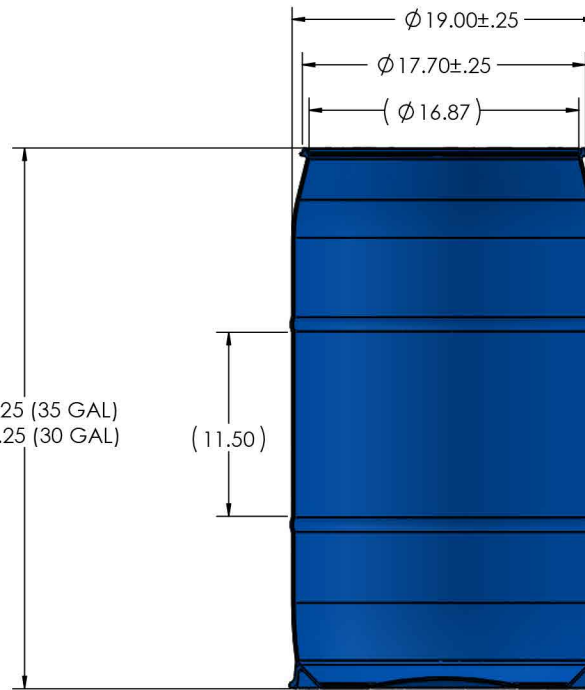

IF YOU...

MIX IT. FILL IT. PACK IT. SHIP IT.

WE HAVE A PRODUCT FOR YOU

30 Gallon Blue Plastic Drum, Straight Sided, UN Rated

Product Category: Tight Head Plastic Drums

Part #	56W30B
Capacity	30 Gal.
Condition	New
Color	Blue
Material	HDPE
Closure	Cover w/ Lever Lock Ring
Pallet Pack	10 ea.
UN Rating Solid	UN1H2/Y180/S

ITEM NO.	PART NUMBER	DESCRIPTION	QTY.
1	819-80-C-01	30/35 GAL. VANGUARD DRUM	1
2	L18-XX-X-XX-XX	18" LOCK RING	1
3	V18-X-XX	18" VANGUARD COVER	1

REVISIONS			
REV.	DESCRIPTION	DATE	APPROVED
A	UPDATED DRAWING	5/8/2012	AJ
B	UPDATED HEIGHT DIMENSION AND ADDED 30 GAL. HEIGHT	4/21/2014	AJ
C	UPDATE HEIGHT DIMENSION	4/23/2014	AJ

DETAIL D
SCALE 1 : 2
TOP CHIME DETAIL
WITH COVER AND RING

SECTION A-A
SCALE 1 : 6

33.80±.25 (35 GAL)
29.75±.25 (30 GAL)

SECTION C-C
SCALE 1 : 6

UNLESS OTHERWISE SPECIFIED:		NAME	DATE	TITLE: 30-35 GAL. VANGUARD OPEN HEAD
DIMENSIONS ARE IN INCHES TOLERANCES: ALL DIMENSIONS ARE NOMINAL UNLESS OTHERWISE SPECIFIED.		DRAWN AJ	11/1/11	
INTERPRET GEOMETRIC TOLERANCING PER:		CHECKED TN		
MATERIAL: HDPE		ENG. APPR. BJ		
FINISH		MFG APPR.		SIZE C
APPLICATION		DO NOT SCALE DRAWING		
NEXT ASSY	USED ON	COMMENTS:		DWG. NO. 819-80-C-01
				REV C
				SCALE: 1:8
				WEIGHT:
				SHEET 1 OF 1