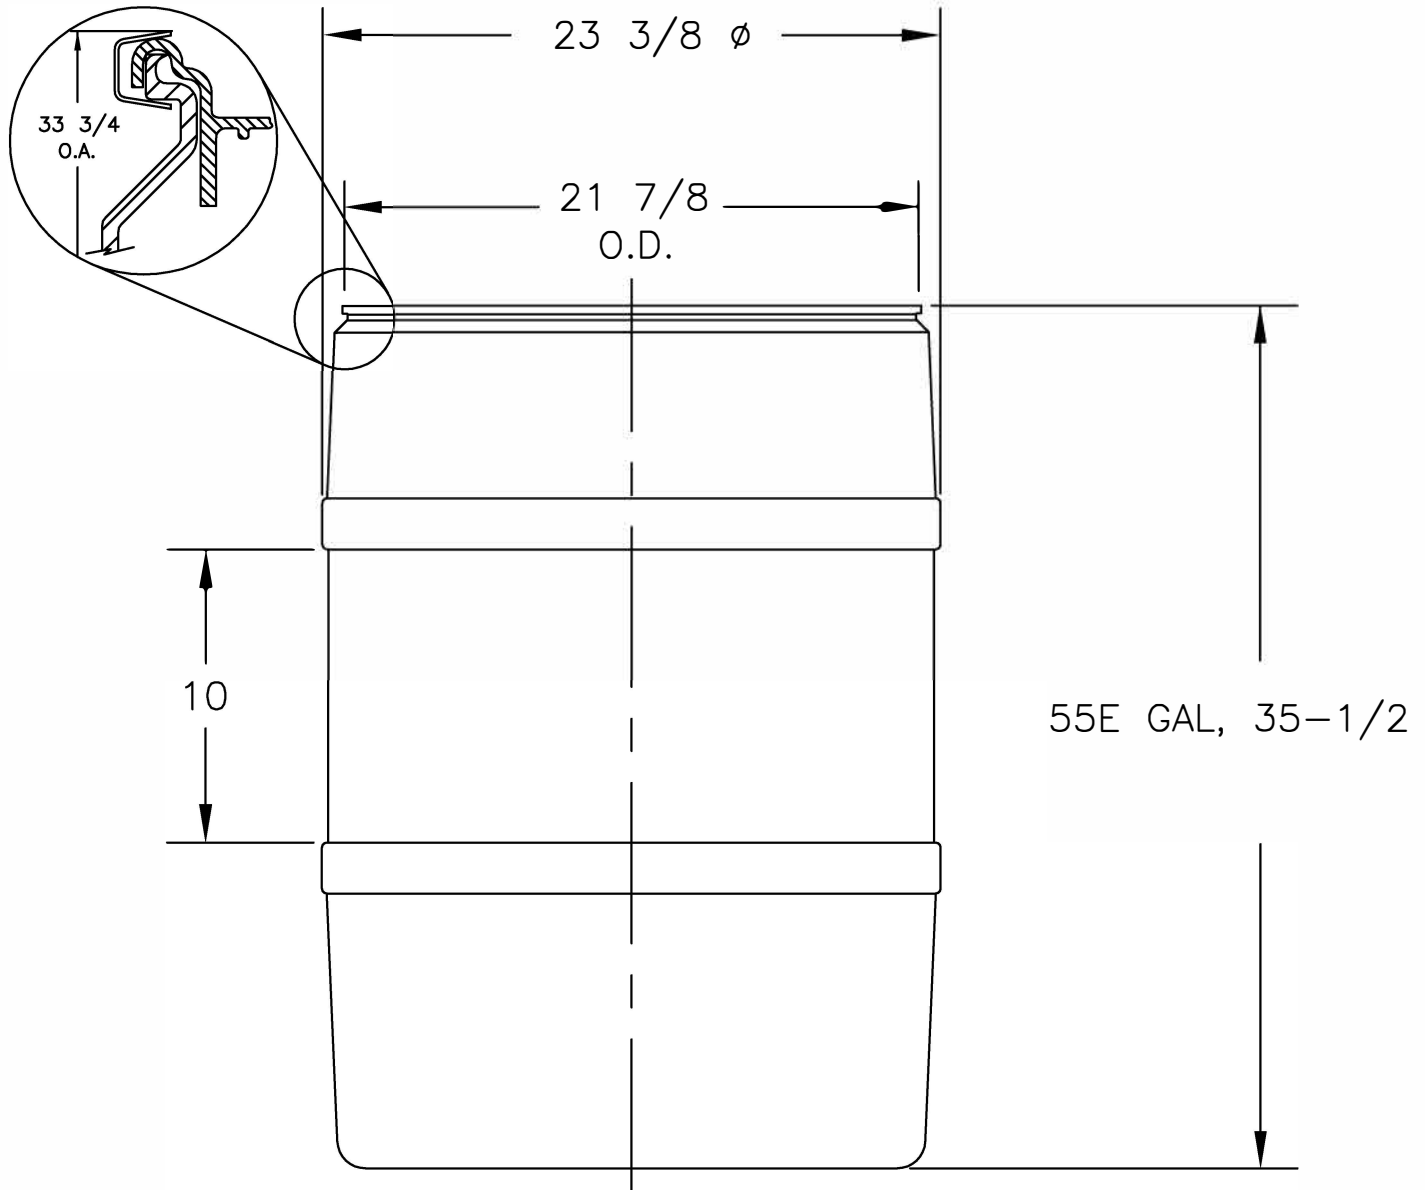

IF YOU...

MIX IT. FILL IT. PACK IT. SHIP IT.

WE HAVE A **PRODUCT** FOR YOU

Part # 56W55B

Open Head Plastic Drums

55 Gallon Blue Plastic Drum, UN Rated,
Cover w/Metal Lever Lock, 2" & 3/4" Fittings

The
CARYCOMPANY
Est. 1895

SECT.	PG.	NO.	REVISION	NAME	DATE
MATERIAL		<p>The CARY COMPANY Est. 1895</p>			
FINISH					
<p>This drawing is loaned with the expressed agreement that the information contained therein is the sole property of The Cary Company and can not be, in whole or in part, reproduced, copied or made available to a third party except upon written permission of The Cary Company.</p>		55-55E DELCON D OH			
		DRAWN BY	DATE	APPROVED BY	DATE
		J D B	6/93		
SCALE	NEXT ASSEMBLY	DRAWING NUMBER		REV	
NA		977440A		C	