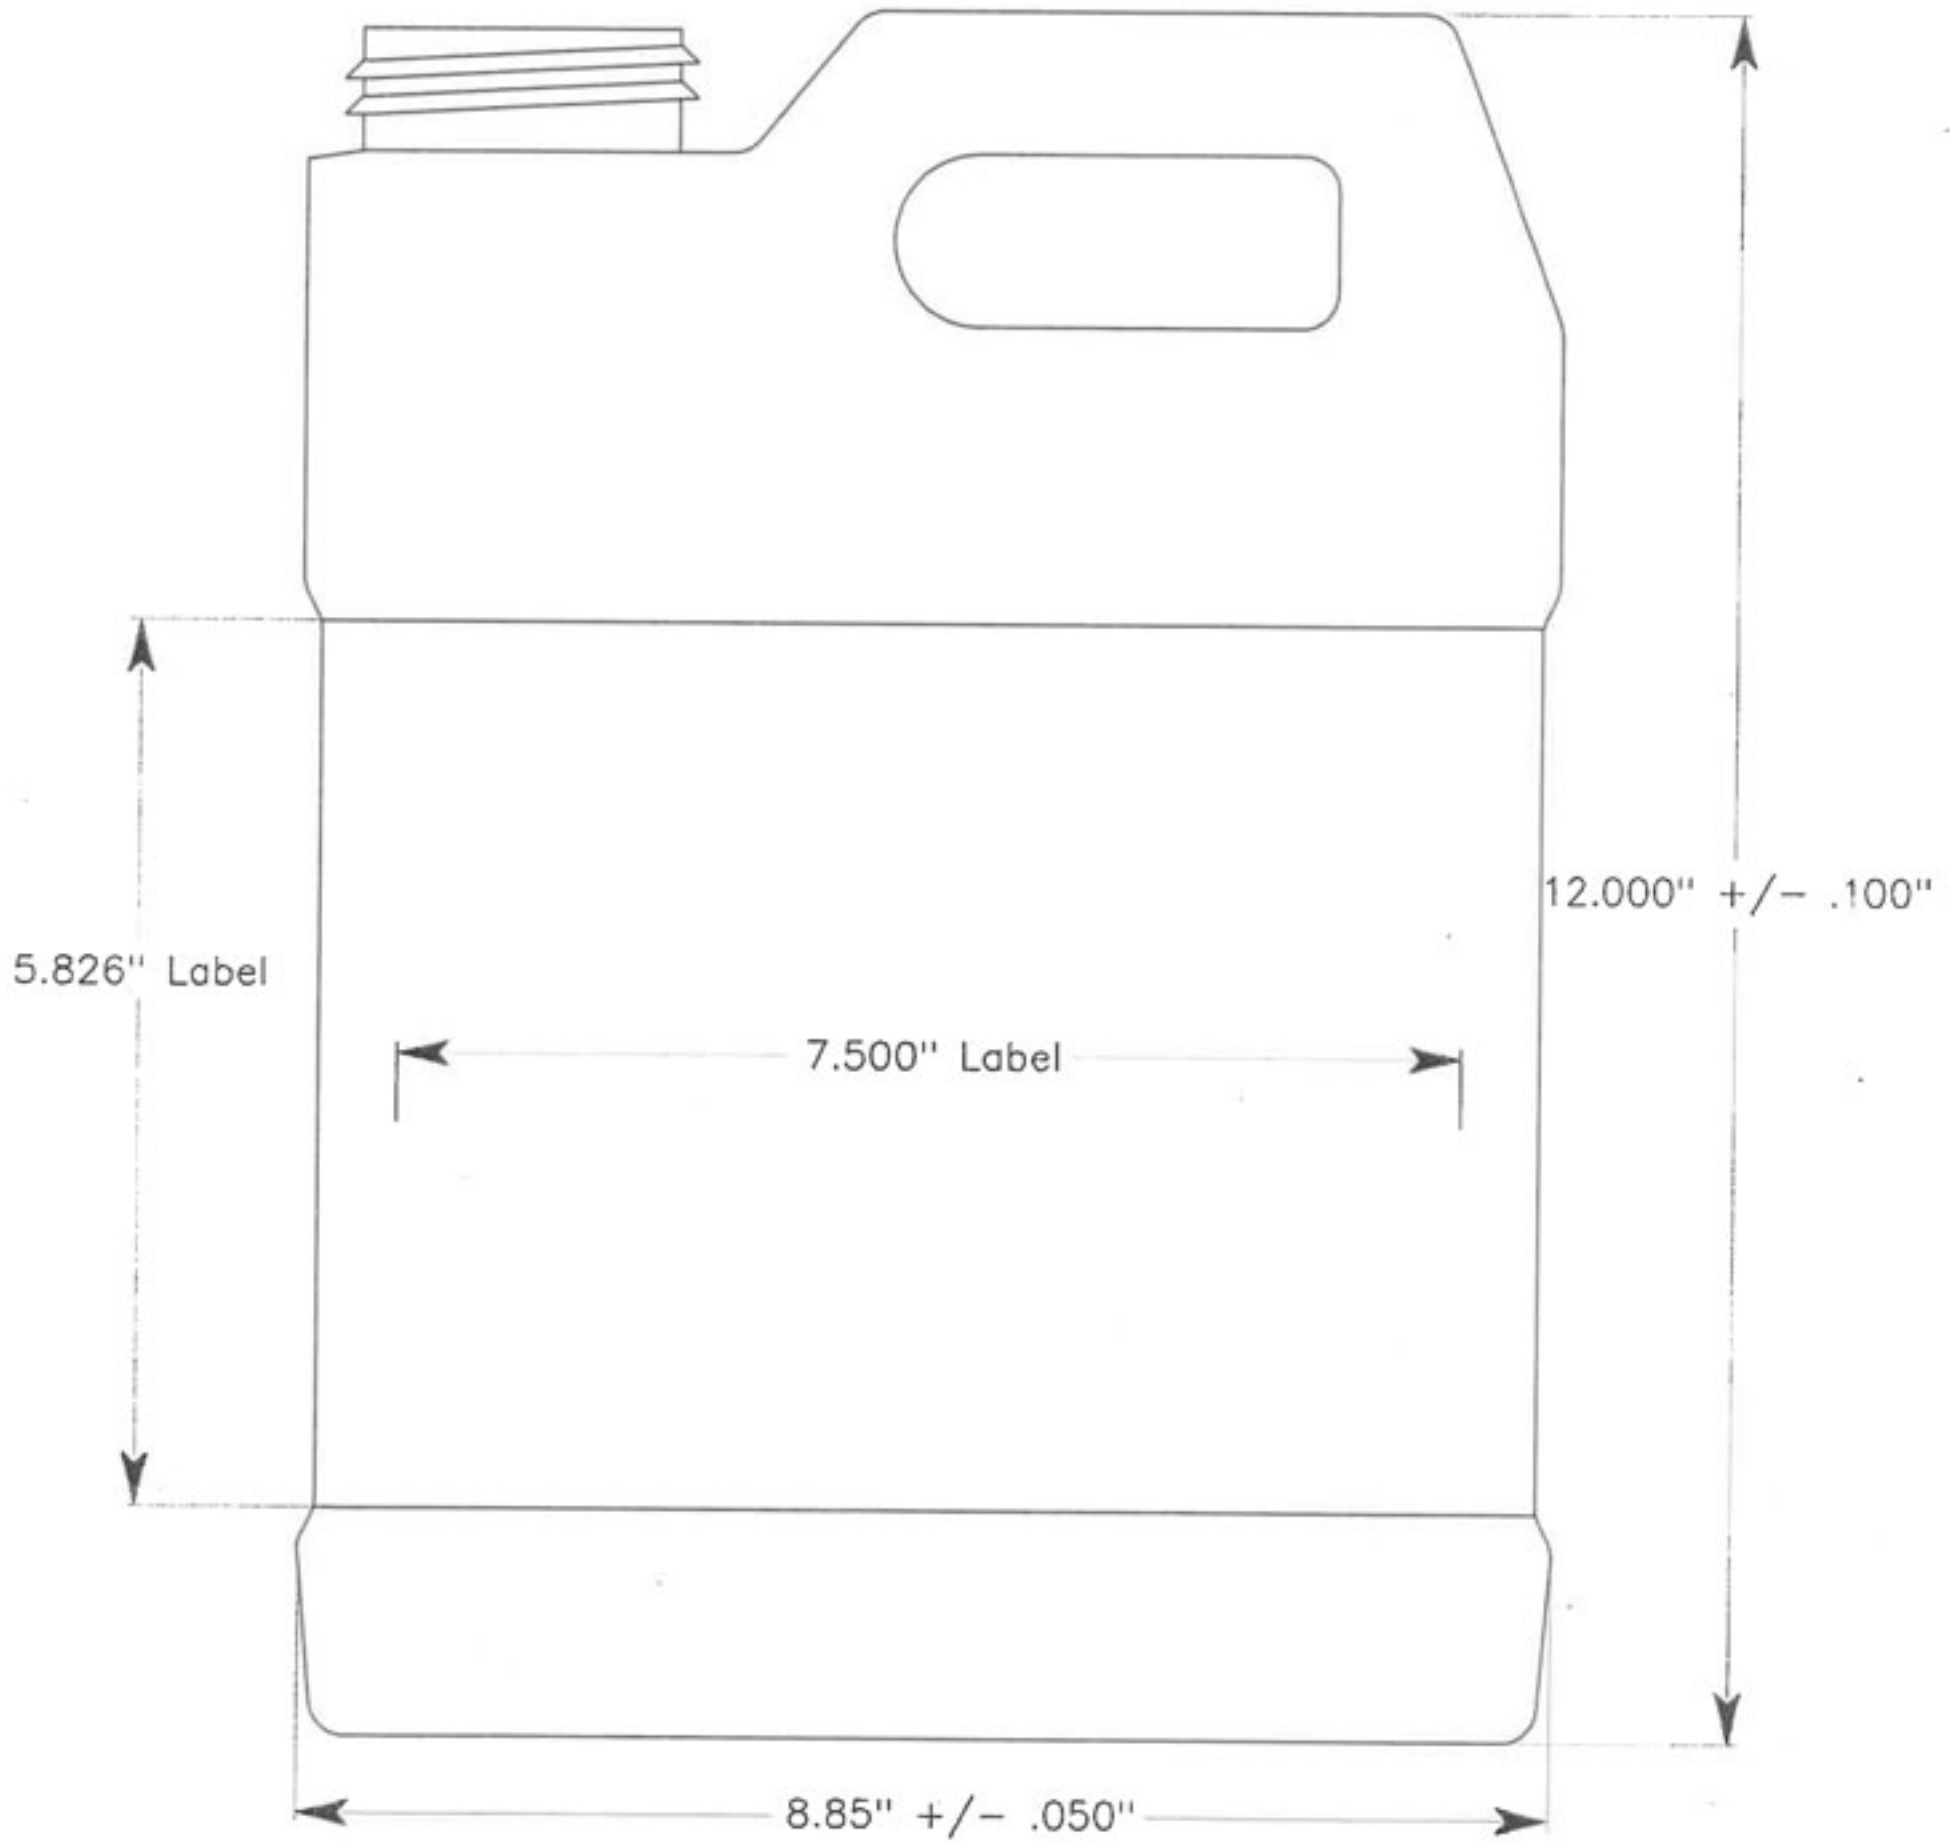

IF YOU...

MIX IT. FILL IT. PACK IT. SHIP IT.

WE HAVE A **PRODUCT** FOR YOU

Part # 57W2NF

Plastic F-Style Bottles

**2 Gallon (8L) Natural HDPE Plastic F-Style Bottle,
63mm 63-485**

The
CARYCOMPANY
Est. 1895

1195 W. Fullerton Ave. | Addison, IL 60101 | T: 630.629.6600 | F: 630.629.3690 | TheCaryCompany.com

Width 6.430" +/- .050"
Overflow 293 oz. +/- 1oz.

Do Not Scale Drawing