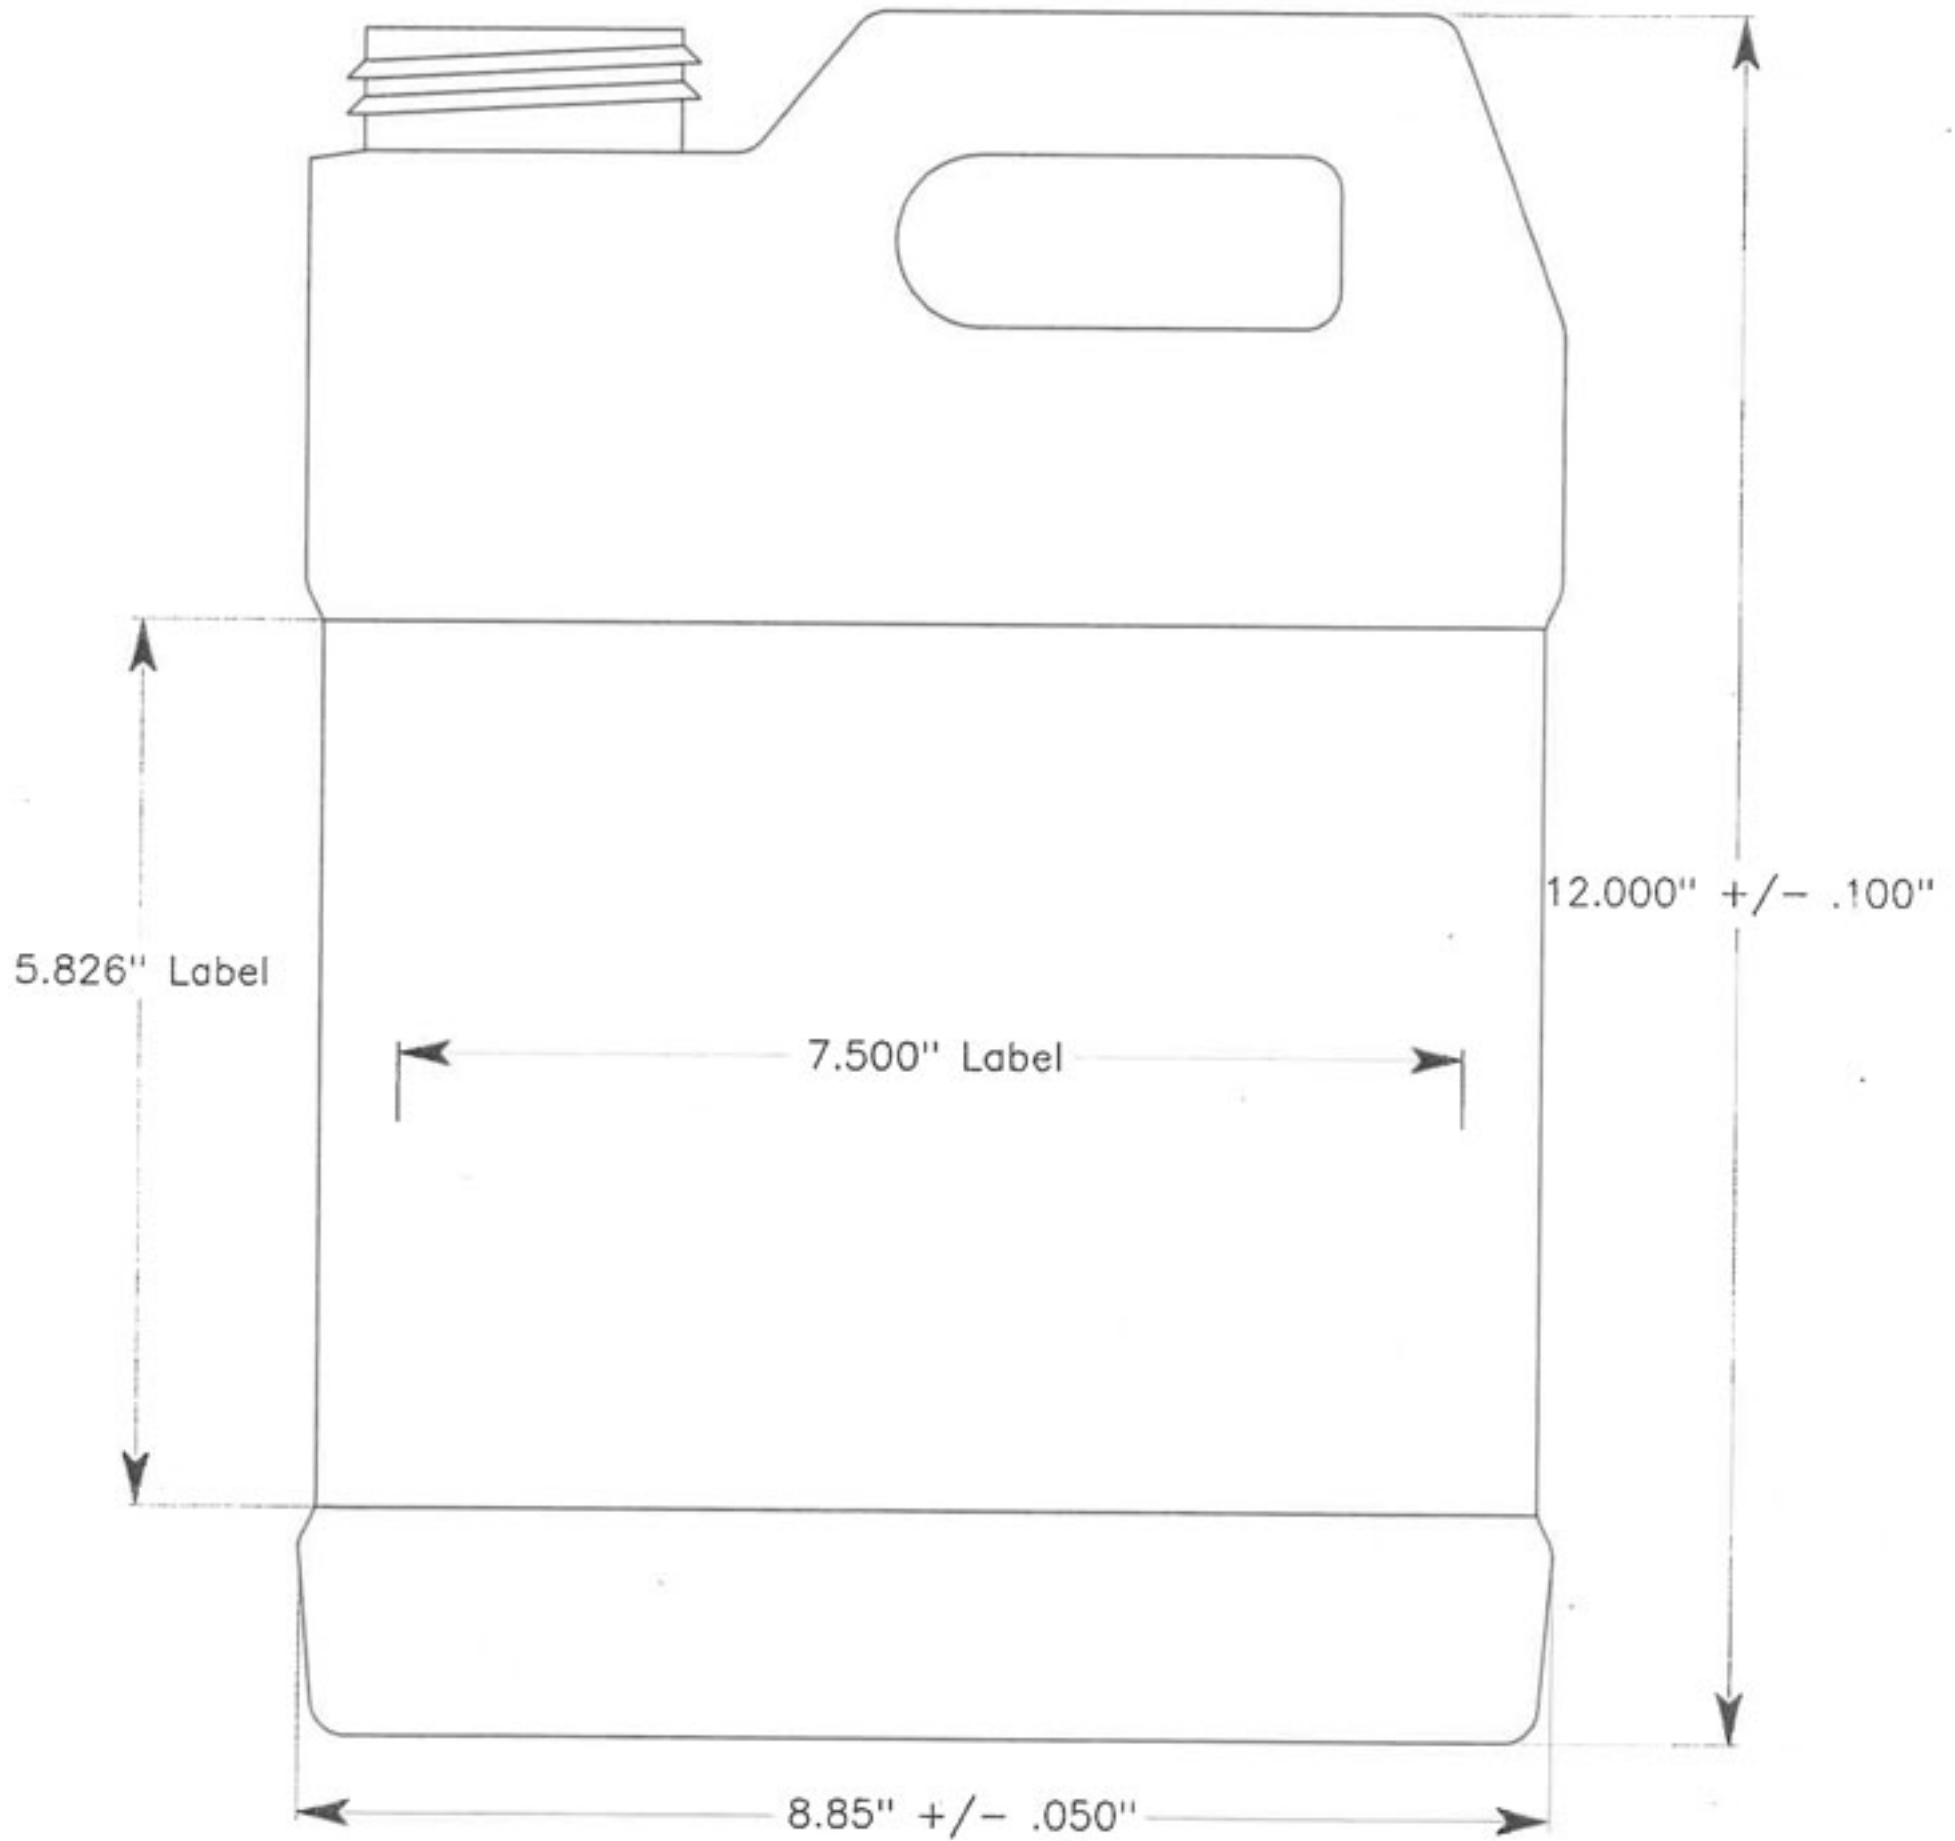

# WE HAVE A **PRODUCT** FOR YOU

Part # 57W2WF

Plastic F-Style Bottles

**2 Gallon (8L) White HDPE Plastic F-Style Bottle,  
63mm 63-485**

The  
**CARY**COMPANY  
Est. 1895

1195 W. Fullerton Ave. | Addison, IL 60101 | T: 630.629.6600 | F: 630.629.3690 | [TheCaryCompany.com](http://TheCaryCompany.com)

Do Not Scale Drawing