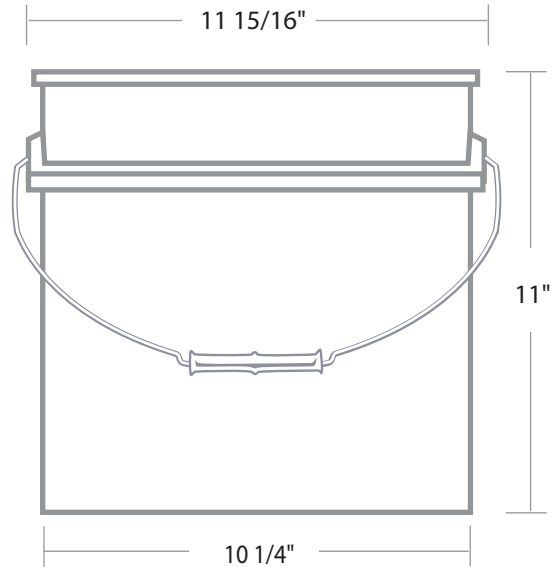

# Part#: 57WC39

**Capacity:** 3.9 Gallon (168/plt)

**Description:** Black      **Liters:** 14.8

**Wall:** 90 mil      **#/Pallet:** 168/pallet

Supplied By: **The Cary Company**  
Ph: 630-629-6600  
[www.thecarycompany.com](http://www.thecarycompany.com)

### SPECIFICATIONS

Top Outer Diameter: 11 15/16" +/- 1/32"  
 Top Out of Round: 1/8" max  
 Height: 11" +/- 1/8"  
 Wall Thickness: 90 mil  
 Weight: 728 grams +/- 5 grams  
 Overflow Capacity: 3.9 gallons + 65 ounces

### PRINT SPECIFICATIONS

Offset Printing Area, below beam: 7" h x 34" w.  
 Above-Beam Printing Area, Front: 1 1/16" h x 13" w;  
 Rear: 1 1/16" h x 5 1/4" w (at top) to 9 1/2" w (at bottom).  
 Four color maximum. All pails are shipped flame-treated.

### STANDARD PACKAGING

168 per pack (12 stacks of 14 each).  
 Pails packed top side up.  
 Trays on top and bottom with stretch wrap.  
 Applied label shows Part Number and Color, Date, Package Quantity, Shift.  
 Package Dimensions: 37" x 49" x 51"  
 Weight: 291 lbs. Bulk Density: 5.43 lbs./cubic ft.  
 Truckload Quantities: 11,424 (pails only); 8,568 (w/ long skirt lid); 8,904 (short skirt lid)