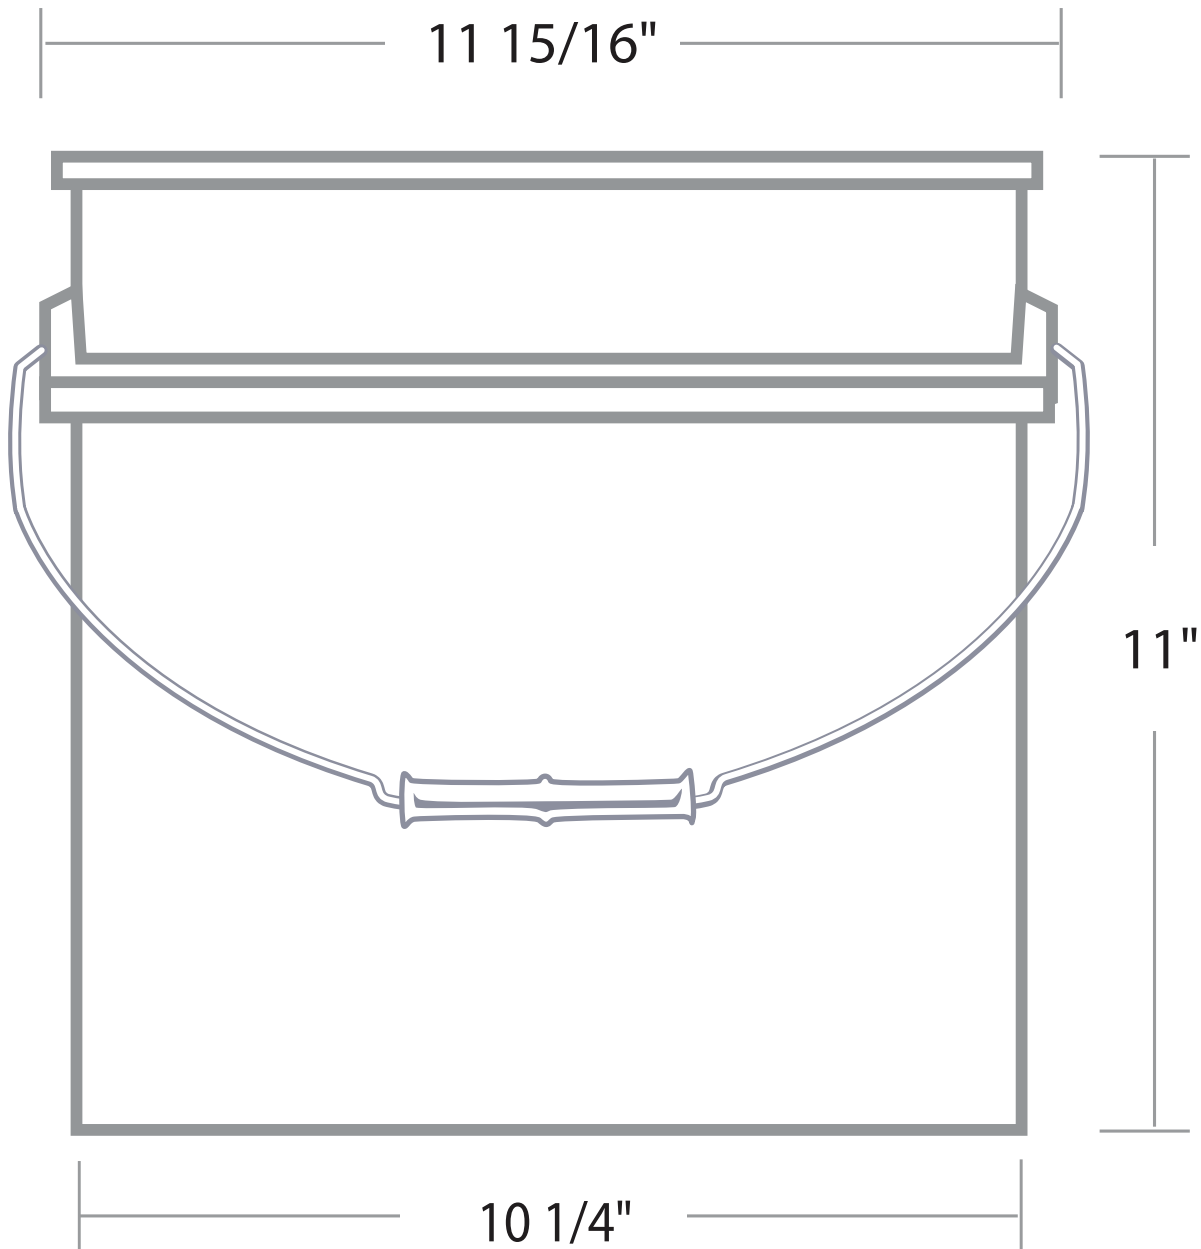

PART NO.: 203106

DATE: July 2010

APPROVED BY:

3.9 Gallon Open Head Plastic Pail

Supplied By: **The Cary Company**
Ph: 630-629-6600
www.thecarycompany.com