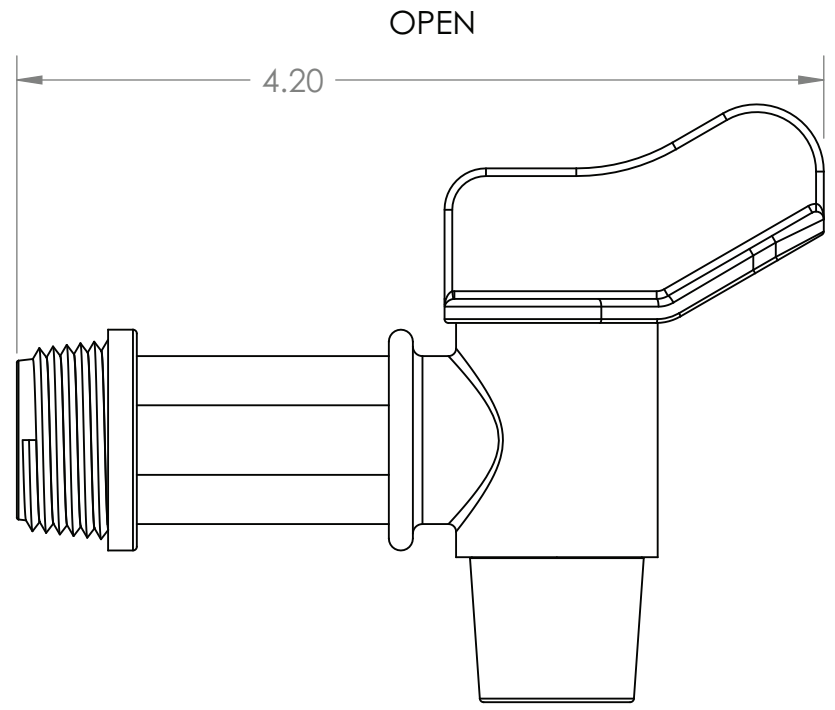

IF YOU...

MIX IT. FILL IT. PACK IT. SHIP IT.

WE HAVE A **PRODUCT** FOR YOU

Part #	57WFLO
Neck Width	3/4"
Color	Natural
Material	PE

NOTES:
 1) MATERIAL = HDPE
 2) COLOR = NATURAL

ARY Supplied By: **The Cary Company**
 Ph: 630-629-6600
 www.thecarycompany.com

UNLESS OTHERWISE SPECIFIED:		NAME	DATE	TITLE: 57WFLO	
DIMENSIONS ARE IN INCHES		DRAWN	JEH	27Jul10	
TOLERANCES:		CHECKED			
ANGULAR: ± 0.5		COMMENTS:		SIZE	DWG. NO.
X.XX ± 0.010				A	
X.XXX ± 0.005					REV
MATERIAL	See Notes				0
FINISH				SCALE: 1:1	SHEET 1 OF 1