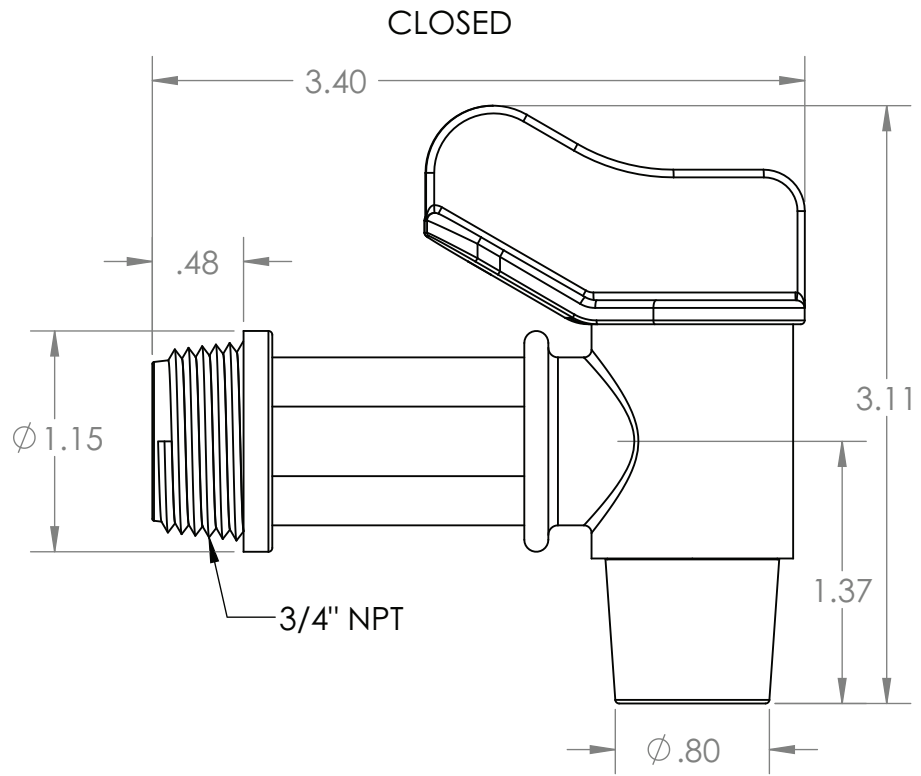

IF YOU...

MIX IT. FILL IT. PACK IT. SHIP IT.

WE HAVE A **PRODUCT** FOR YOU

Part #	57WFLO
Neck Width	3/4"
Color	Natural
Material	PE

NOTES:
 1) MATERIAL = HDPE
 2) COLOR = NATURAL

ARY Supplied By: **The Cary Company**
 Ph: 630-629-6600
 www.thecarycompany.com

UNLESS OTHERWISE SPECIFIED:		NAME	DATE	TITLE: 57WFLO	
DIMENSIONS ARE IN INCHES		DRAWN	JEH	27Jul10	
TOLERANCES:		CHECKED			
ANGULAR: ± 0.5		COMMENTS:		SIZE	DWG. NO.
X.XX ± 0.010				A	
X.XXX ± 0.005					REV
MATERIAL	See Notes				0
FINISH				SCALE: 1:1	SHEET 1 OF 1