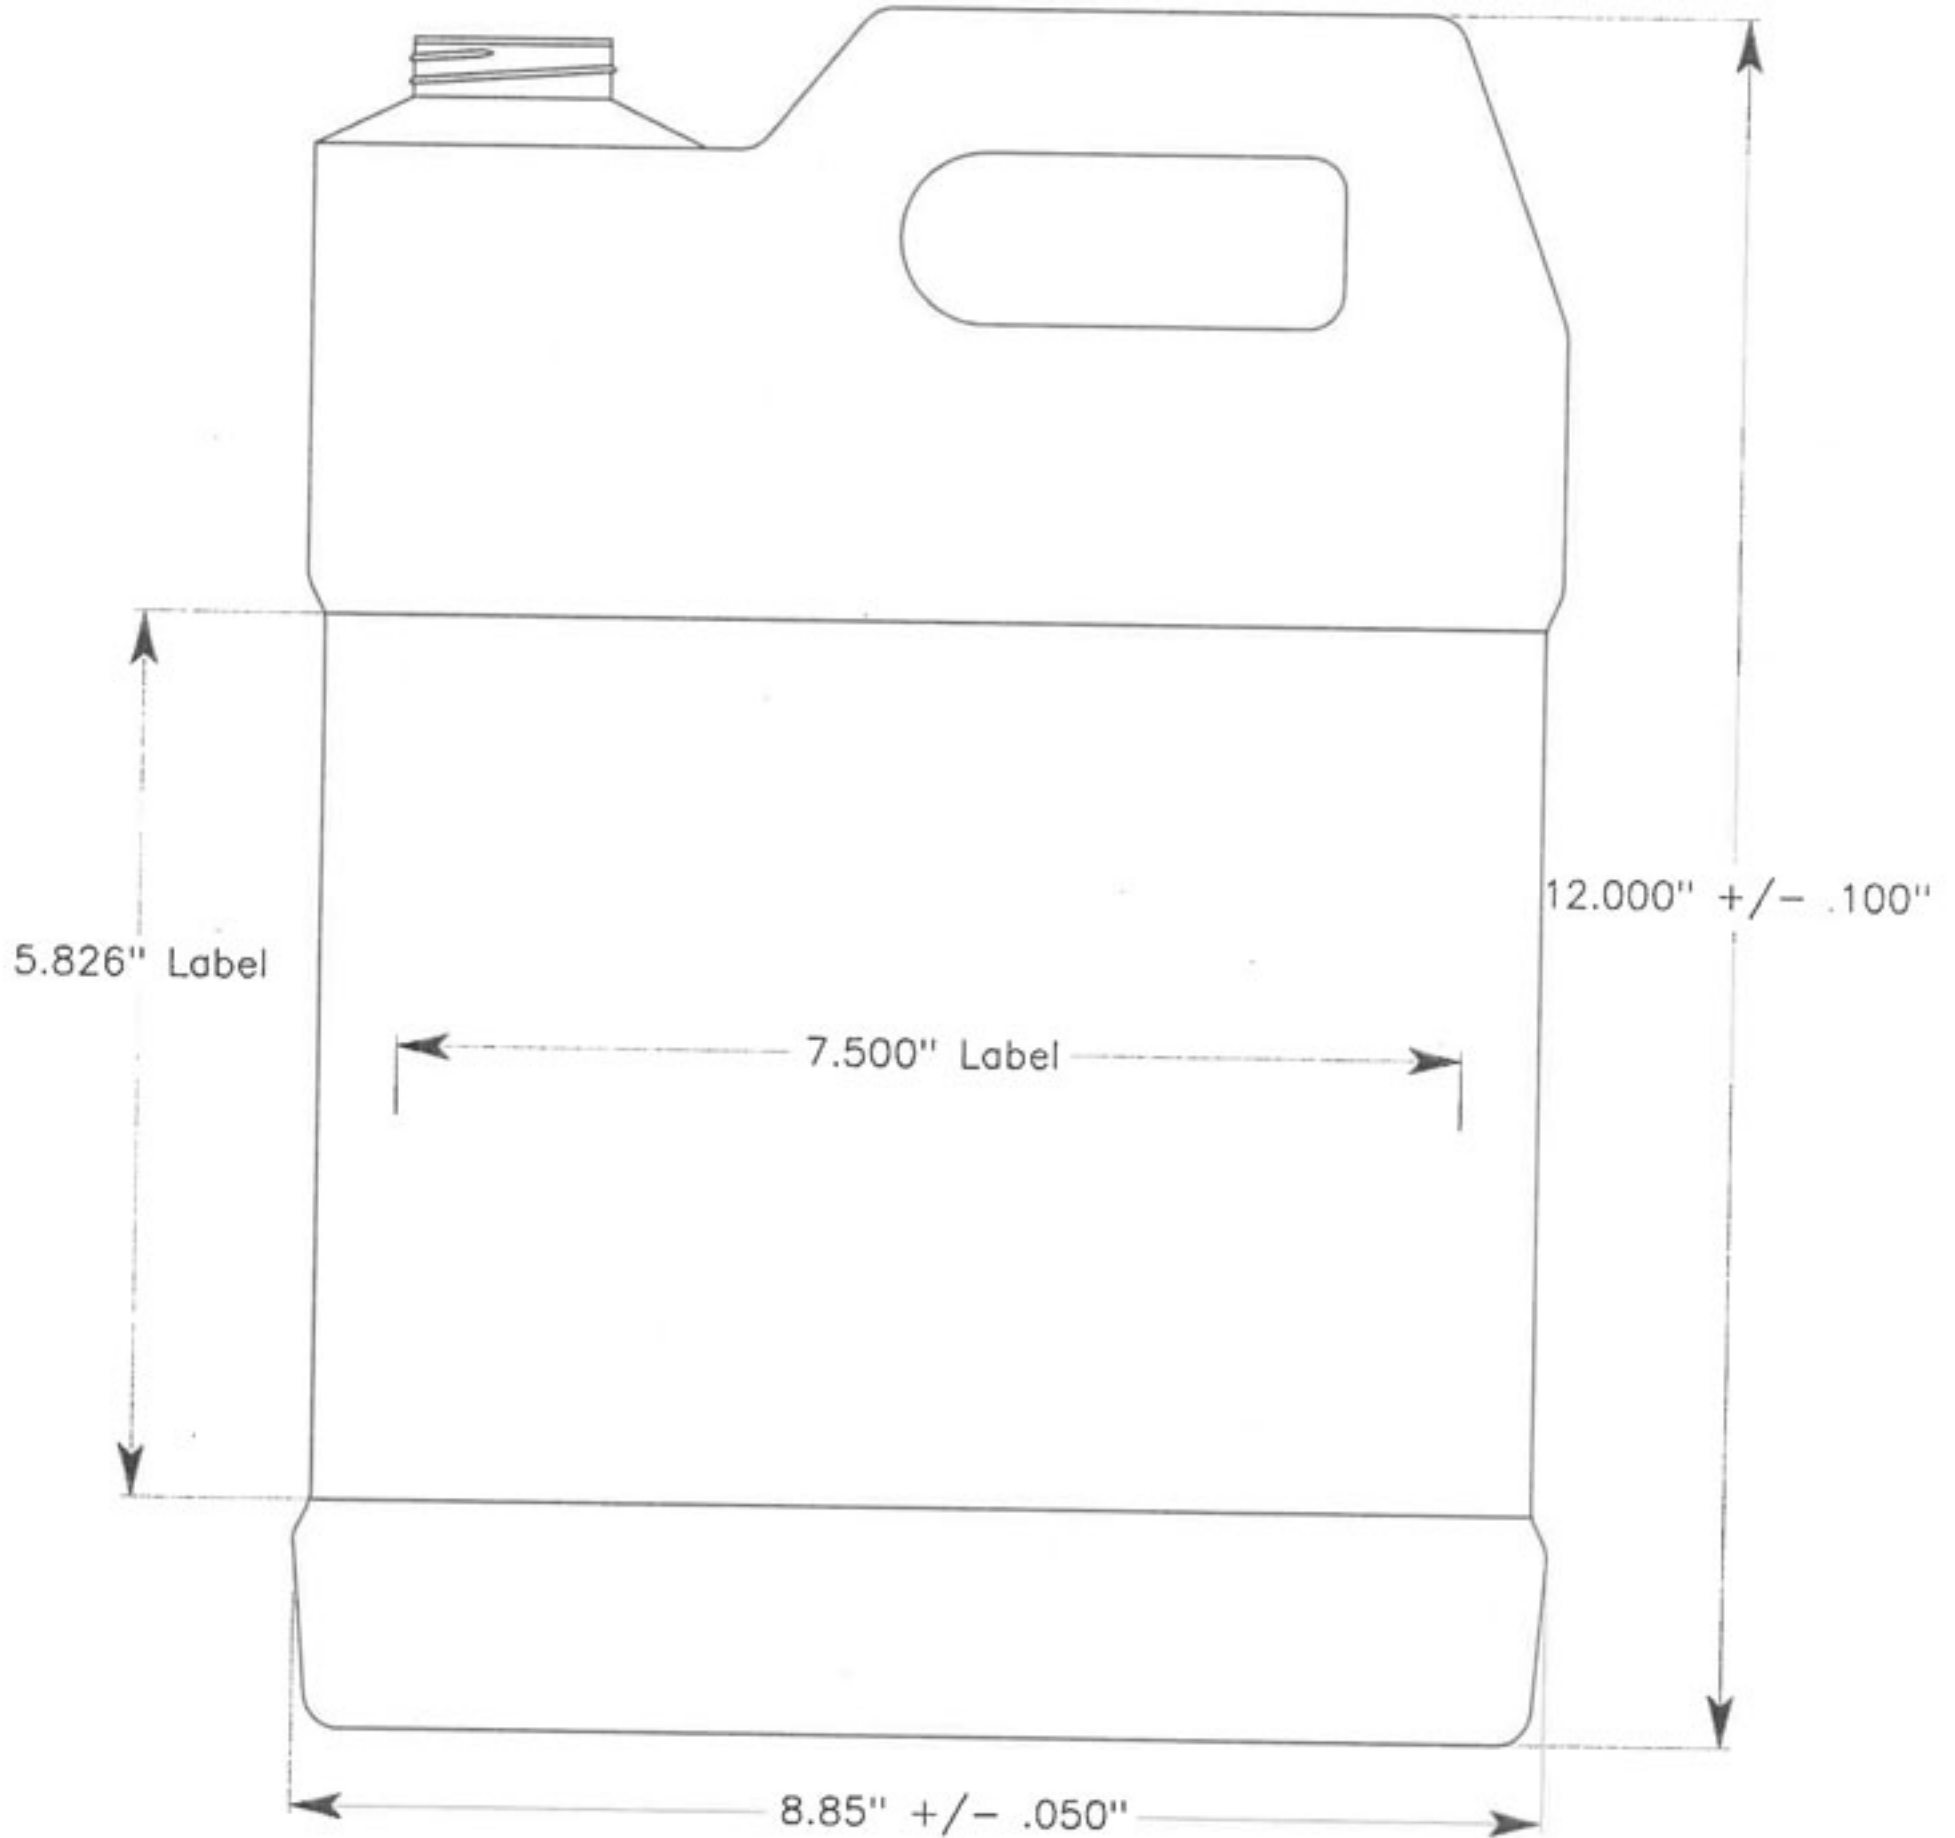

IF YOU...

MIX IT. FILL IT. PACK IT. SHIP IT.

WE HAVE A **PRODUCT** FOR YOU

Part # 57WFW2

Plastic F-Style Bottles

**2 Gallon (8L) White HDPE Plastic F-Style Bottle,
38mm 38-400**

The
CARYCOMPANY
Est. 1895

1195 W. Fullerton Ave. | Addison, IL 60101 | T: 630.629.6600 | F: 630.629.3690 | TheCaryCompany.com

2 Gallon / 8 Liter F-Style Container
38mm-400CT

Width 6.430" +/- .050"
Overflow 293 oz. +/- 1oz.

Do Not Scale Drawing