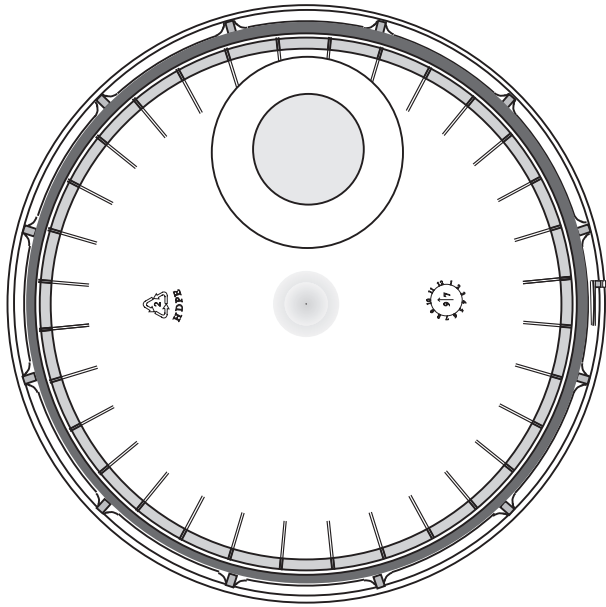

IF YOU...

MIX IT. FILL IT. PACK IT. SHIP IT.

WE HAVE A PRODUCT FOR YOU

Part #: 57WRLV

Tear Strip Pail Lids

5 Gallon Red Tear Strip Plastic Pail Lid w/Gasket,
Plastic Spout & Rieke Vent Plug (P7 Series)

The
CARYCOMPANY
Est. 1895

1195 W. Fullerton Ave. | Addison, IL 60101 | T: 630.629.6600 | F: 630.629.3690 |

PC250

TEAR TAB COVER Flex Spout

TOP VIEW

BOTTOM VIEW

SIDE VIEW

Fitting inside diameter
2.300 in.

Cover outside diameter
12.430 in.

Cover inside diameter
11.280 in.

X AXIS

Y AXIS