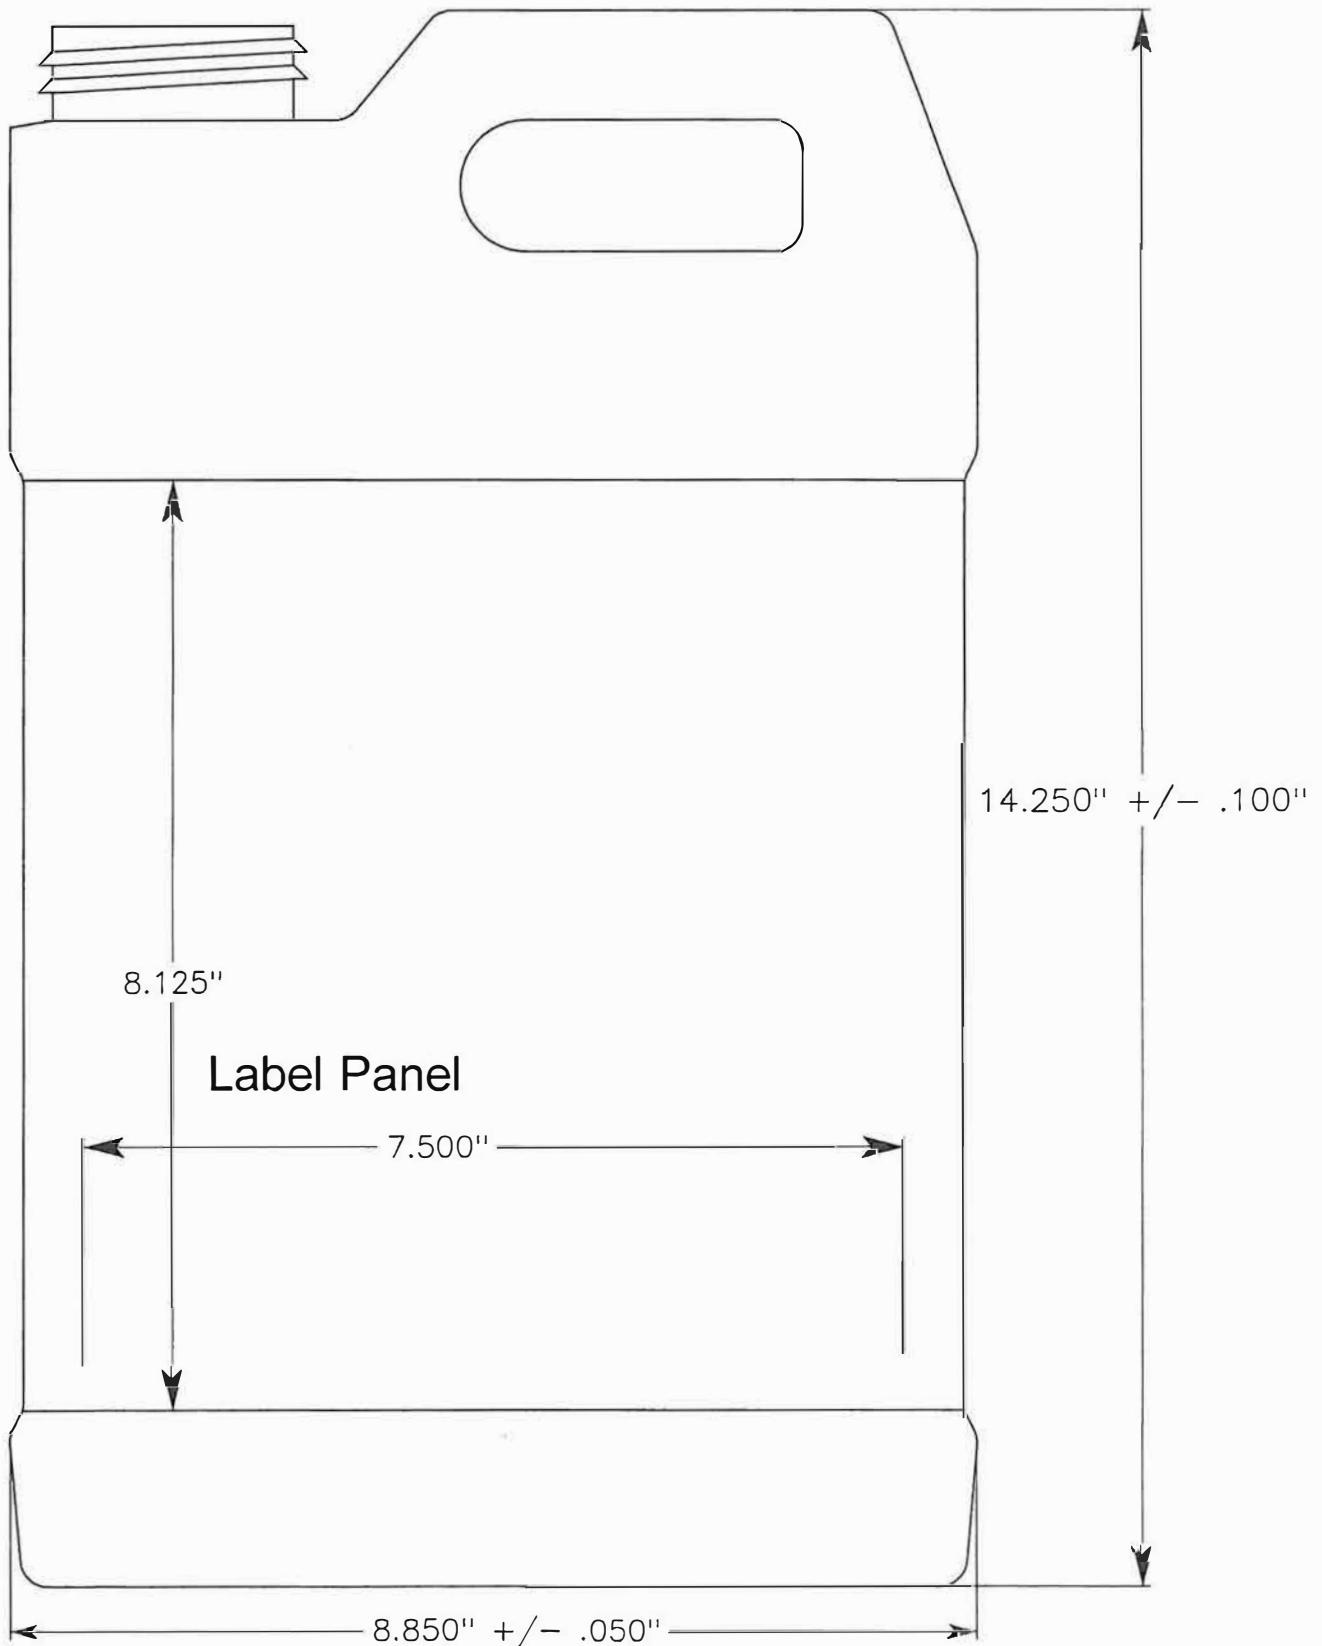

IF YOU...

MIX IT. FILL IT. PACK IT. SHIP IT.

WE HAVE A **PRODUCT** FOR YOU

Part # 57WSHJ

2.5 Gallon / 10 Liter F-Style Container

Width $6.430'' \pm .050''$ Overflow 369 oz. ± 1 oz.
Do Not Scale Drawing