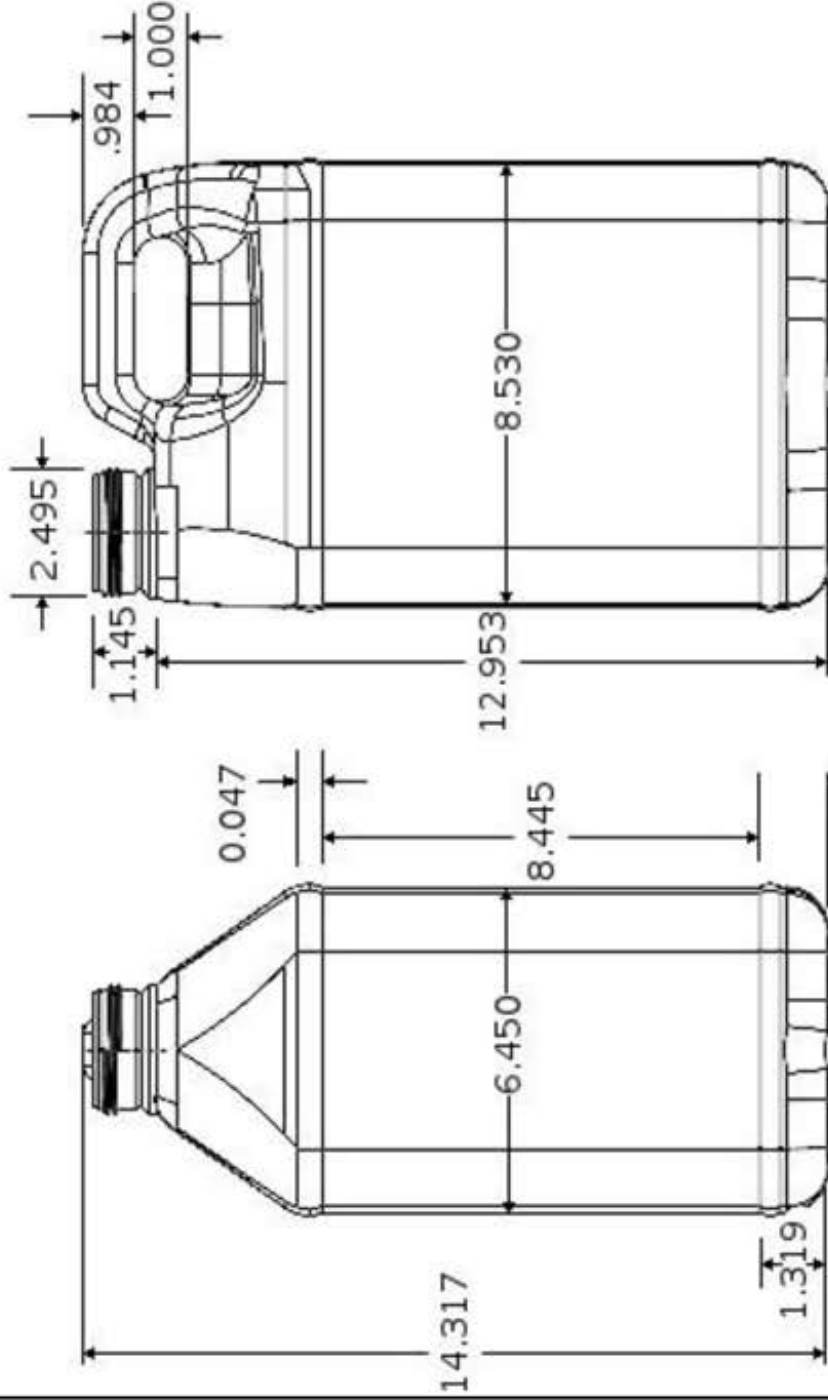

IF YOU...

MIX IT. FILL IT. PACK IT. SHIP IT.

WE HAVE A PRODUCT FOR YOU

Part #: 57WSWK

Plastic F-Style Bottles

2.5 Gallon White HDPE Plastic F-Style Bottle,
63mm 63-445, 2x1 Reshipper Box, UN Rated

The
CARYCOMPANY
Est. 1895

1195 W. Fullerton Ave. | Addison, IL 60101 | T: 630.629.6600 | F: 630.629.3690 |

NECK FINISH	63mm Rieke
NOMINAL CAPACITY	10000cc
OVERFLOW	10440cc
MASS	360g
MATERIAL	HDPE

10 Liter "F" Style