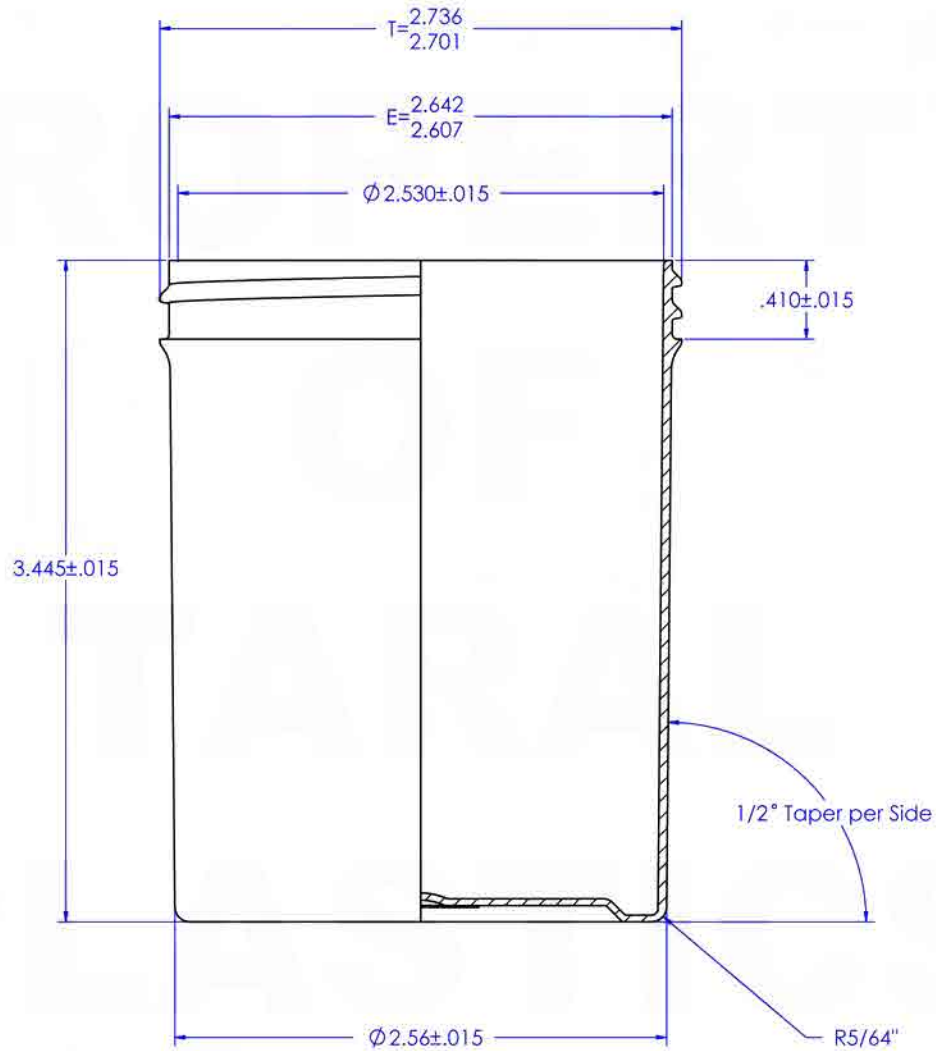

IF YOU...

MIX IT. FILL IT. PACK IT. SHIP IT.

WE HAVE A PRODUCT FOR YOU

Part #	67W08C
Capacity	8oz.
Bottle Style	Straight Sided
Color	Natural
Material	PP
Dimensions	2.53" Inside Dia. x 3.45" H
Neck Finish	70-400
Neck Width	70mm
BPA Free	Yes
FDA Approved	Yes
Case Pack	350 ea.
Pallet Pack	5,600 ea. (16 Cases)
Note	*Caps and closures sold separately.

DECORATION AREA
 WRAP: 7.94 inch
 HEIGHT: 2.53 inch
 DRAFT: 1/2° per Side

NAME	DATE
W. OTT	02/21/2012
PART DESCRIPTION:	
MATERIAL	PP
APPROX WEIGHT:	22 grams
APPROX OVERFLOW:	269 ml
THREAD:	"M" STYLE, 6 TPI PITCH

**8oz 70mm
Polypropylene Jar**

SIZE **A** PART CODE _____ REV. -

SCALE: 1:1 DO NOT SCALE DRAWING SHEET 1 OF 1

TOLERANCE		REV.	DATE	DESCRIPTION
DIM.	TOL.			
.00	.015			
.000	.010			