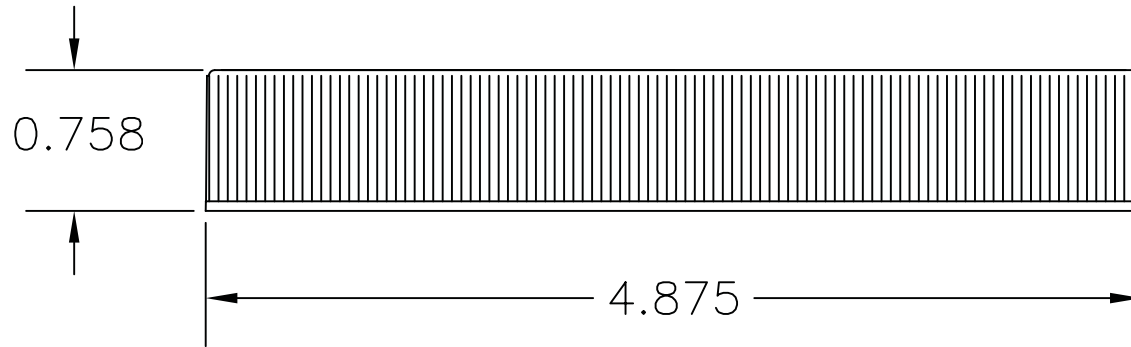

IF YOU...

MIX IT. FILL IT. PACK IT. SHIP IT.

WE HAVE A PRODUCT FOR YOU

Part #	67W12L
Neck Width	120mm
Neck Finish	120-400
Color	White
Material	PP

Supplied By: **The Cary Company**
 Ph: 630-629-6600
www.thecarycompany.com

PART NAME: 120mm MARKET CAP		PART # 67W12L		REV:	
PITCH: 6 TPI	DECD AREA:	DESIGNED: GCP	DATE: 10/25/02	TOLERANCE	
DRAFT ANGLE:	WRAP	I N. CHECKED: ST	DATE: 10/02/03	DIM.	TOL.
WEIGHT EST: 29 GRAMS	HEIGHT	I N. SCALE: FULL		.00	.015
OVERFLOW: M L	GATE: CENTER	MATERIAL: POLYPROPYLENE		.000	.010
COSMETIC: M L		SHRINKAGE: 0.015 INCH/INCH		ML.	