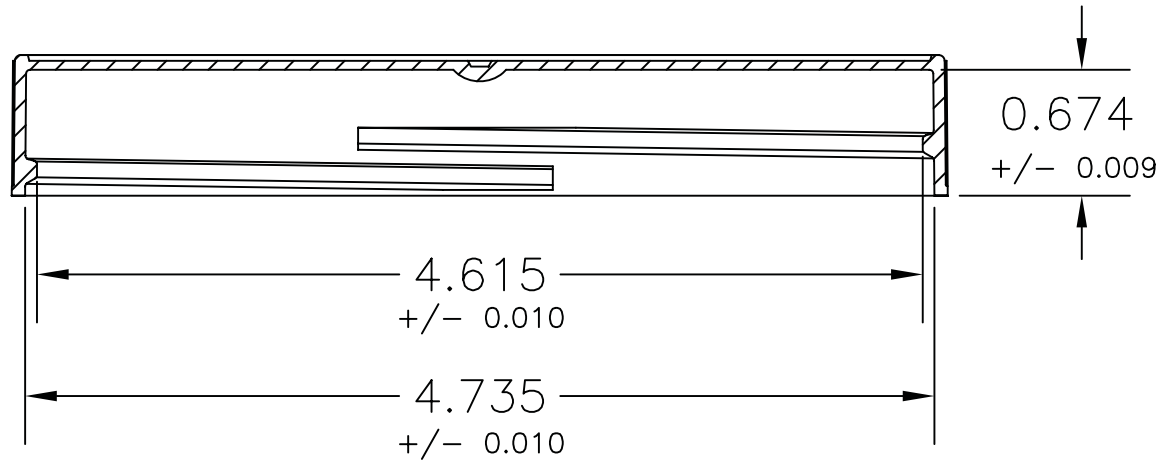

IF YOU...

MIX IT. FILL IT. PACK IT. SHIP IT.

WE HAVE A PRODUCT FOR YOU

Part #	67W12L
Neck Width	120mm
Neck Finish	120-400
Color	White
Material	PP

Supplied By: **The Cary Company**
 Ph: 630-629-6600
www.thecarycompany.com

PART NAME: 120mm MARKET CAP		PART # 67W12L		REV:	
PITCH: 6 TPI	DECD AREA:	DESIGNED: GCP	DATE: 10/25/02	TOLERANCE	
DRAFT ANGLE:	WRAP	I N. CHECKED: ST	DATE: 10/02/03	DIM.	TOL.
WEIGHT EST: 29 GRAMS	HEIGHT	I N. SCALE: FULL		.00	.015
OVERFLOW: M L	GATE: CENTER	MATERIAL: POLYPROPYLENE		.000	.010
COSMETIC: M L		SHRINKAGE: 0.015 INCH/INCH		ML.	