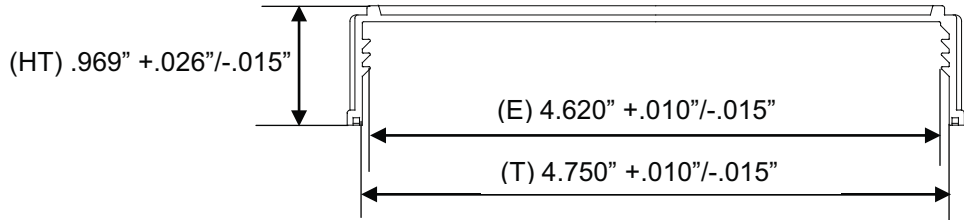

IF YOU...

MIX IT. FILL IT. PACK IT. SHIP IT.

WE HAVE A PRODUCT FOR YOU

Part #	67W12R
Neck Width	120 mm
Color	Red
Material	PP
Case Pack	256 ea.
Pallet Pack	6,144 ea. (24 Cases)

120 MM Triple Lead Lid 8 Cavity Mold (000120-8)

16 VERTICAL RIBS

Lid: 120mm triple lead	Threads: 9 TPI	Cavity Numbers: 9,10,11,12,13,14,15,16
		Weight: 28.5 +/- 1.0 grams
Material: Polypropylene		Wall Thickness: .046" +/- .012"

PH 630-629-6600 - FX 630-629-3690
 1195 W. FULLERTON AVE. - ADDISON, IL 60101
 WWW.THECARYCOMPANY.COM