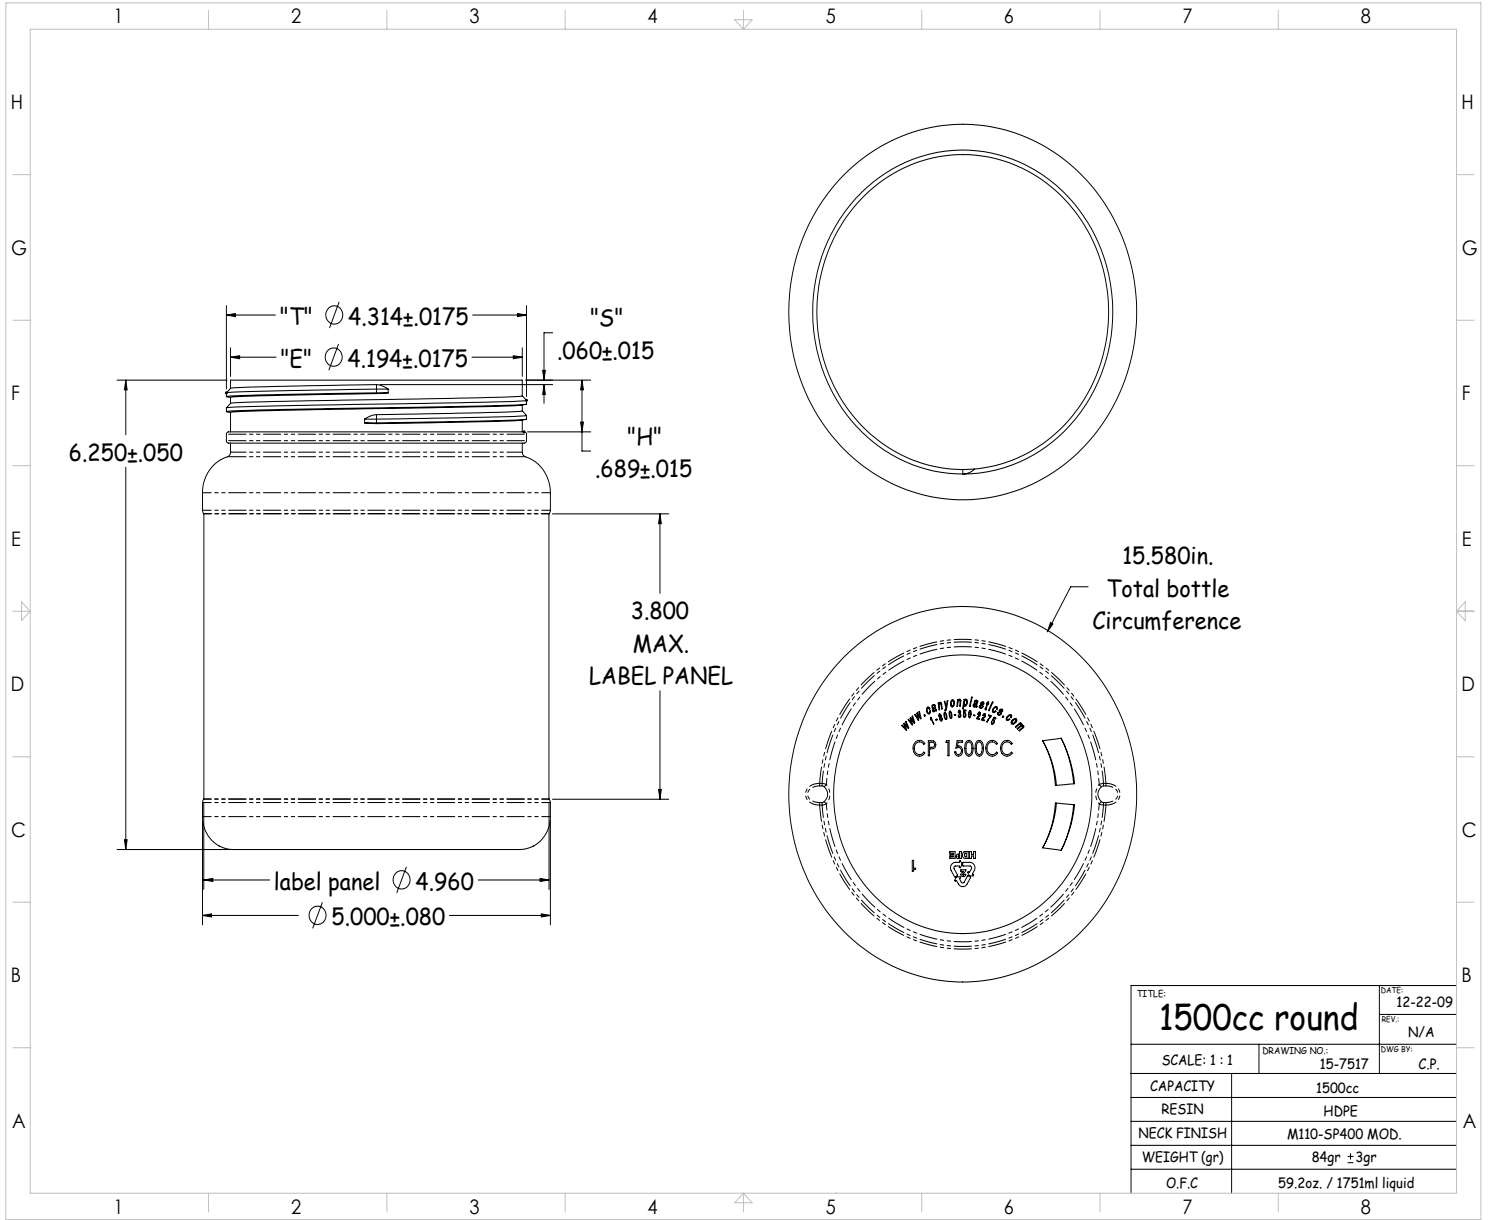

IF YOU...

MIX IT. FILL IT. PACK IT. SHIP IT.

WE HAVE A **PRODUCT** FOR YOU

Part #67W150

Wide Mouth Plastic Jars

1500 cc White HDPE Plastic Wide Mouth Jar, 110mm 110-400, Bulk Pack

The
CARYCOMPANY
Est. 1895

TITLE: 1500cc round		DATE: 12-22-09
SCALE: 1 : 1		REV: N/A
DRAWING NO.: 15-7517	DWG BY: C.P.	
CAPACITY	1500cc	
RESIN	HDPE	
NECK FINISH	M110-SP400 MOD.	
WEIGHT (gr)	84gr \pm 3gr	
O.F.C	59.2oz. / 1751ml liquid	