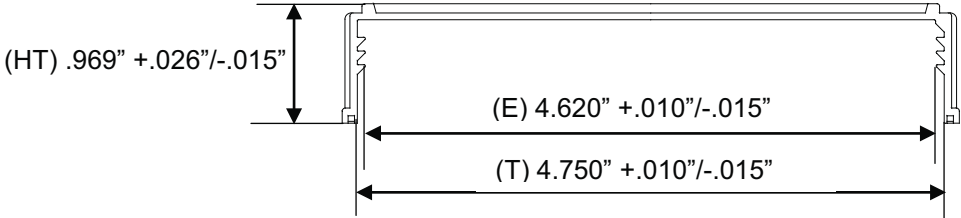

# WE HAVE A **PRODUCT** FOR YOU

Part #	67W1BU
Neck Width	120 mm
Color	Black
Material	PP
Case Pack	256 ea.
Pallet Pack	6,144 ea. (24 Cases)

120 MM Triple Lead Lid 8 Cavity Mold (000120-8)

16 VERTICAL RIBS

<b>Lid:</b> 120mm triple lead	<b>Threads:</b> 9 TPI	<b>Cavity Numbers:</b> 9,10,11,12,13,14,15,16
		<b>Weight:</b> 28.5 +/- 1.0 grams
<b>Material:</b> Polypropylene		<b>Wall Thickness:</b> .046" +/- .012"