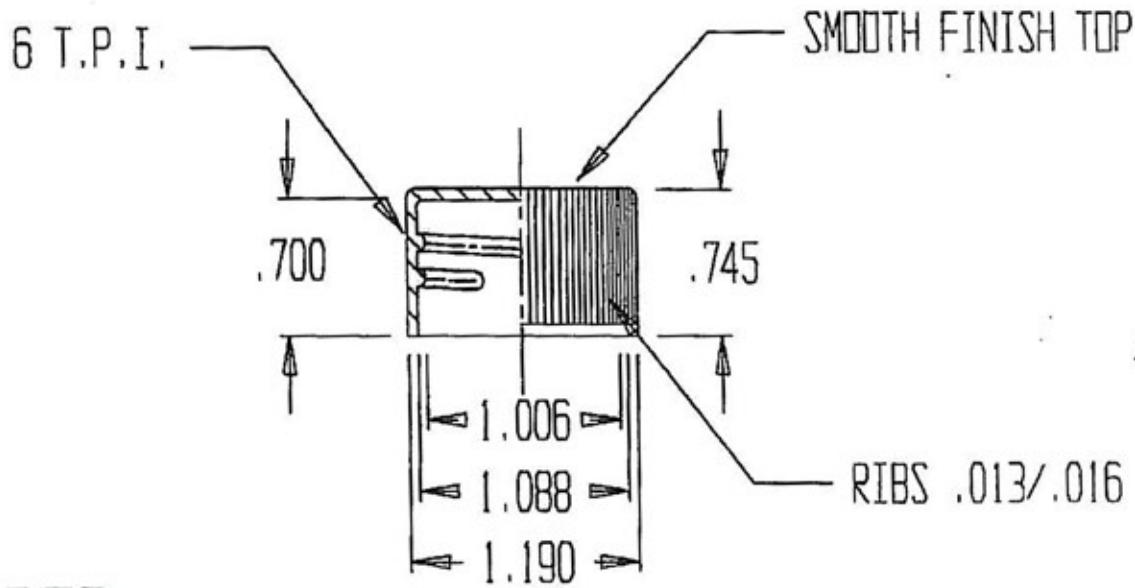

IF YOU...

MIX IT. FILL IT. PACK IT. SHIP IT.

WE HAVE A PRODUCT FOR YOU

| | |
|-------------|-----------------------|
| Part # | 67W29F |
| Neck Width | 28mm |
| Neck Finish | 24-410 |
| Cap Liner | .020" Pulp FS 3-19 |
| Color | White |
| Material | PP |
| Case Pack | 2,700 ea. |
| Pallet Pack | 94,500 ea. (35 Cases) |

UNCONTROLLED

| "T" | "E" | "H" | "A" | "B" |
|----------------------------------|-------|------|-------|------|
| 1.088 | 1.006 | .700 | 1.190 | .745 |
| MATERIAL: POLYPROPYLENE | | | | |
| WEIGHT: 2.55 GRAMS +/- 0.25 gram | | | | |

| | |
|--|------------------|
| "RL" 28MM-410 CAP | |
| The CARY COMPANY <small>Est. 1895</small> | |
| TOLERANCE: +/- .010 | DRAWN BY: P.D.T. |
| SCALE: FULL | DATE: 5-15-96 |