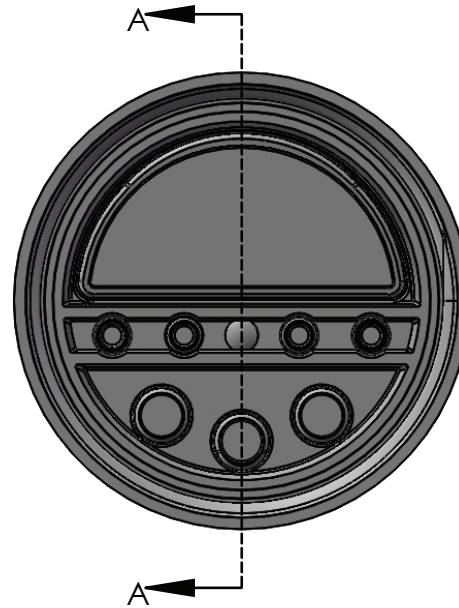

IF YOU...

MIX IT. FILL IT. PACK IT. SHIP IT.

WE HAVE A **PRODUCT** FOR YOU

Part # 67W38F

Flapper Caps

38mm 38-400 White Dual Flapper Cap,
3 Holes, Unlined

The
CARYCOMPANY
Est. 1895

1195 W. Fullerton Ave. | Addison, IL 60101 | T: 630.629.6600 | F: 630.629.3690 | TheCaryCompany.com

REVISIONS			
REV.	DESCRIPTION	DATE	APPROVED
A	APPROVED FOR PRODUCTION	3/7/2007	CEG
B	UPDATED DIMENSIONS BASED ON PROCESS VALIDATION RESULTS	6/27/2017	N. HOWAY

SECTION A-A
SCALE 1.5 : 1

DETAIL B
SCALE 3 : 1

Notes:
TPI = 6

UNLESS OTHERWISE SPECIFIED: DIMENSIONS ARE IN INCHES	DRAWN	N.Howay	The CARY COMPANY <small>Est. 1895</small>		
	CHECKED				
MATERIAL POLYPROPYLENE	ENG APPR.		TITLE: 38MM 3-Hole 2pc Closure		
COMMENTS:	MFG APPR.				
	Q.A.		SIZE	CAD FILE NO.	REV
DO NOT SCALE DRAWING			A	38mm-3-hole-rev1-02.x_t	B
			NOT TO SCALE	LEV 3 - PRODUCTION PRINT	SHEET 1 OF 1