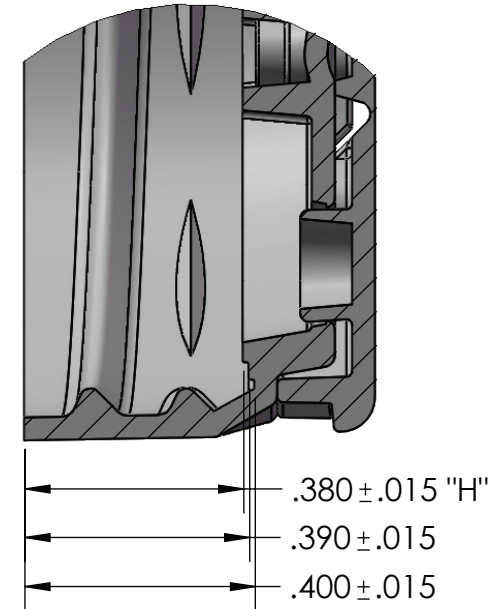

IF YOU...

MIX IT. FILL IT. PACK IT. SHIP IT.

WE HAVE A **PRODUCT** FOR YOU

Part # 67W38F

Flapper Caps

38mm 38-400 White Dual Flapper Cap,
3 Holes, Unlined

The
CARYCOMPANY
Est. 1895

1195 W. Fullerton Ave. | Addison, IL 60101 | T: 630.629.6600 | F: 630.629.3690 | TheCaryCompany.com

REVISIONS			
REV.	DESCRIPTION	DATE	APPROVED
A	APPROVED FOR PRODUCTION	3/7/2007	CEG
B	UPDATED DIMENSIONS BASED ON PROCESS VALIDATION RESULTS	6/27/2017	N. HOWAY

SECTION A-A
SCALE 1.5 : 1

DETAIL B
SCALE 3 : 1

Notes:
TPI = 6

UNLESS OTHERWISE SPECIFIED: DIMENSIONS ARE IN INCHES	DRAWN	N.Howay	The CARY COMPANY <small>Est. 1895</small>		
	CHECKED				
MATERIAL POLYPROPYLENE	ENG APPR.		TITLE: 38MM 3-Hole 2pc Closure		
COMMENTS:	MFG APPR.				
	Q.A.		SIZE	CAD FILE NO.	REV
DO NOT SCALE DRAWING			A	38mm-3-hole-rev1-02.x_t	B
			NOT TO SCALE	LEV 3 - PRODUCTION PRINT	SHEET 1 OF 1