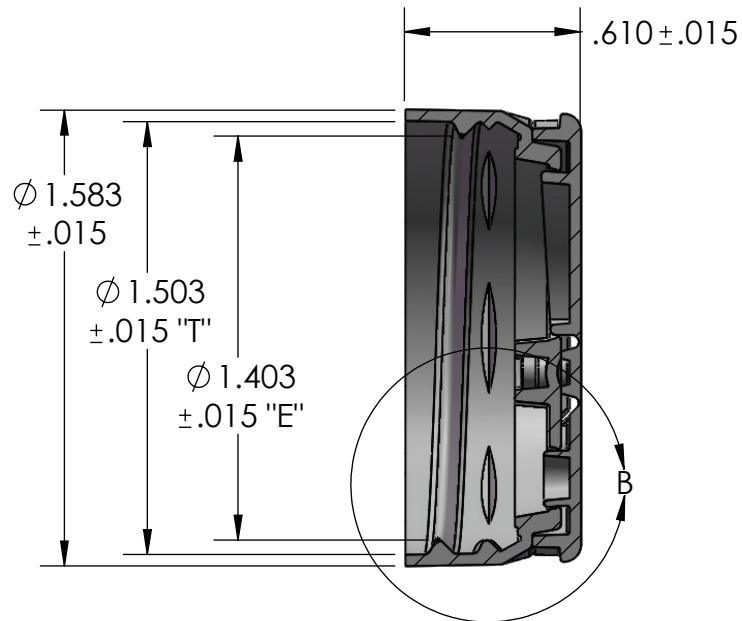

IF YOU...

MIX IT. FILL IT. PACK IT. SHIP IT.

WE HAVE A **PRODUCT** FOR YOU

Part # 67W38F

Flapper Caps

38mm 38-400 White Dual Flapper Cap,
3 Holes, Unlined

The
CARYCOMPANY
Est. 1895

1195 W. Fullerton Ave. | Addison, IL 60101 | T: 630.629.6600 | F: 630.629.3690 | TheCaryCompany.com

REVISIONS			
REV.	DESCRIPTION	DATE	APPROVED
A	APPROVED FOR PRODUCTION	3/7/2007	CEG
B	UPDATED DIMENSIONS BASED ON PROCESS VALIDATION RESULTS	6/27/2017	N. HOWAY

SECTION A-A
SCALE 1.5 : 1

DETAIL B
SCALE 3 : 1

Notes:
TPI = 6

UNLESS OTHERWISE SPECIFIED: DIMENSIONS ARE IN INCHES	DRAWN	N.Howay	The CARY COMPANY <small>Est. 1895</small>		
	CHECKED				
MATERIAL POLYPROPYLENE	ENG APPR.		TITLE: 38MM 3-Hole 2pc Closure		
COMMENTS:	MFG APPR.				
	Q.A.		SIZE	CAD FILE NO.	REV
DO NOT SCALE DRAWING			A	38mm-3-hole-rev1-02.x_t	B
			NOT TO SCALE	LEV 3 - PRODUCTION PRINT	SHEET 1 OF 1