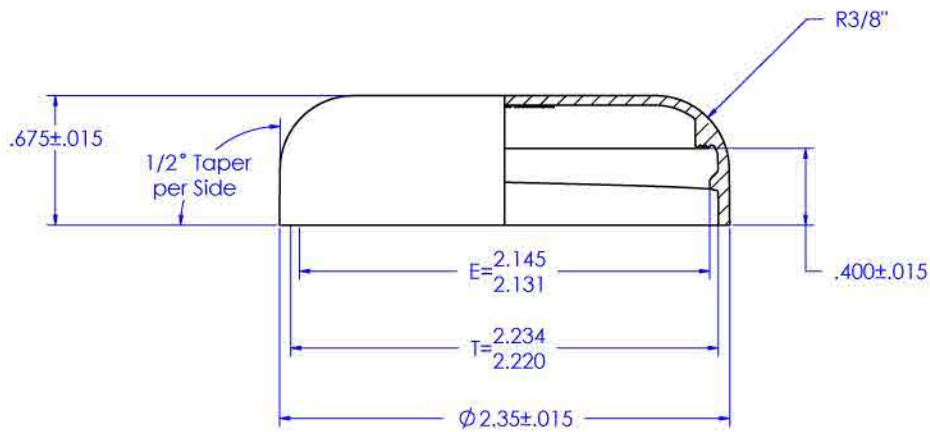

IF YOU...

MIX IT. FILL IT. PACK IT. SHIP IT.

WE HAVE A PRODUCT FOR YOU

Part #	67W5DP
Neck Width	58mm
Neck Finish	58-400
Color	White
Material	PP
Dimensions	.068"H
Case Pack	950 ea.
Pallet Pack	39,900 ea. (42 Cases)
Case Weight	19 lbs.
Case Dimensions	20"L x 14"W x 14.5"H
FDA Approved	Yes
BPA Free	Yes

TOLERANCE		REV.	DATE	DESCRIPTION
DIM.	TOL			
.00	.015			
.000	.010			

NAME	DATE
DRAWN	W. OTT 01/11/2012
MATERIAL	PP
APPROX WEIGHT:	6.8 grams
THREAD:	"M" STYLE, 6 TPI PITCH
COMMENTS:	

PART DESCRIPTION:		REV.	
<h2>58mm-400 Dome Closure</h2>		-	
		SIZE	PART CODE
 PP		A	-
SCALE: 1:1		DO NOT SCALE DRAWING	
SHEET 1 OF 1			