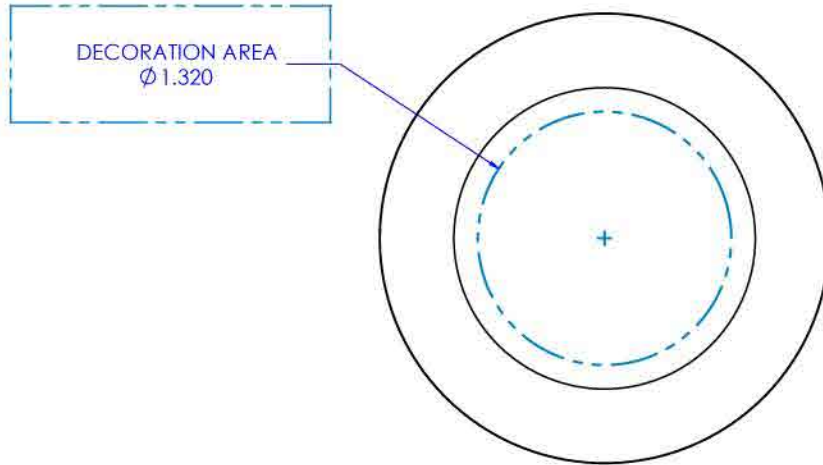

IF YOU...

MIX IT. FILL IT. PACK IT. SHIP IT.

WE HAVE A PRODUCT FOR YOU

Part #	67W5DP
Neck Width	58mm
Neck Finish	58-400
Color	White
Material	PP
Dimensions	.068"H
Case Pack	950 ea.
Pallet Pack	39,900 ea. (42 Cases)
Case Weight	19 lbs.
Case Dimensions	20"L x 14"W x 14.5"H
FDA Approved	Yes
BPA Free	Yes

TOLERANCE		REV.	DATE	DESCRIPTION
DIM.	TOL			
.00	.015			
.000	.010			

NAME	DATE
DRAWN	W. OTT 01/11/2012
MATERIAL	PP
APPROX WEIGHT:	6.8 grams
THREAD:	"M" STYLE, 6 TPI PITCH
COMMENTS:	

PART DESCRIPTION:		REV.	
<h2>58mm-400 Dome Closure</h2>		-	
		SIZE	PART CODE
 PP		A	-
SCALE: 1:1		DO NOT SCALE DRAWING	
SHEET 1 OF 1			