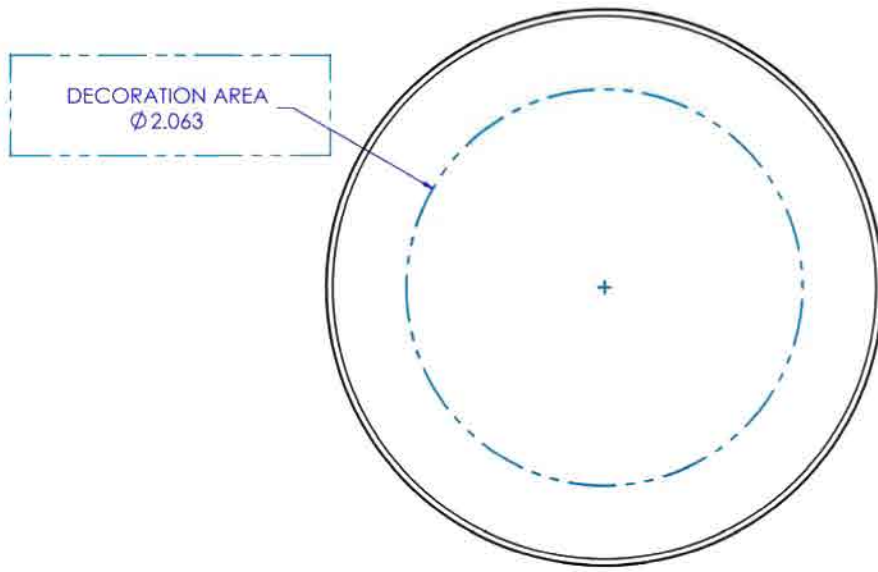

IF YOU...

MIX IT. FILL IT. PACK IT. SHIP IT.

WE HAVE A PRODUCT FOR YOU

Part #	67W7DF
Neck Width	70mm
Neck Finish	70-400
Color	White
Material	PP
Case Pack	680 ea.
Pallet Pack	28,560 ea. (42 Cases)

TOLERANCE		REV.	DATE	DESCRIPTION
DIM.	TOL.			
.00	.015			
.000	.010			

NAME	DATE
DRAWN: W. OTT	01/13/2012
MATERIAL: PP	
APPROX WEIGHT: 6.8 grams	
THREAD: "M" STYLE, 6 TPI PITCH	
COMMENTS:	

PART DESCRIPTION:
70mm-400 Smooth Top and Side Closure

SIZE: **A** PART CODE: REV. -

SCALE: 1:1 DO NOT SCALE DRAWING SHEET 1 OF 1