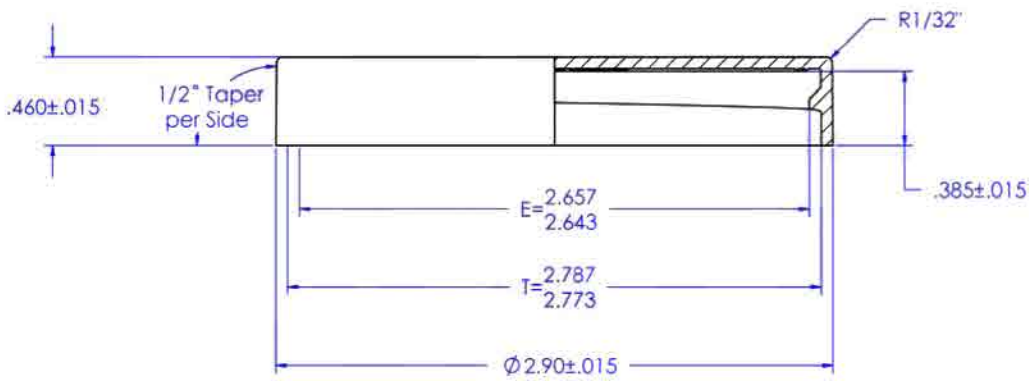

IF YOU...

MIX IT. FILL IT. PACK IT. SHIP IT.

WE HAVE A PRODUCT FOR YOU

Part #	67W7DF
Neck Width	70mm
Neck Finish	70-400
Color	White
Material	PP
Case Pack	680 ea.
Pallet Pack	28,560 ea. (42 Cases)

TOLERANCE		REV.	DATE	DESCRIPTION
DIM.	TOL.			
.00	.015			
.000	.010			

NAME	DATE
DRAWN: W. OTT	01/13/2012
MATERIAL: PP	
APPROX WEIGHT: 6.8 grams	
THREAD: "M" STYLE, 6 TPI PITCH	
COMMENTS:	

PART DESCRIPTION:
70mm-400 Smooth Top and Side Closure

SIZE: **A** PART CODE: REV. -

SCALE: 1:1 DO NOT SCALE DRAWING SHEET 1 OF 1