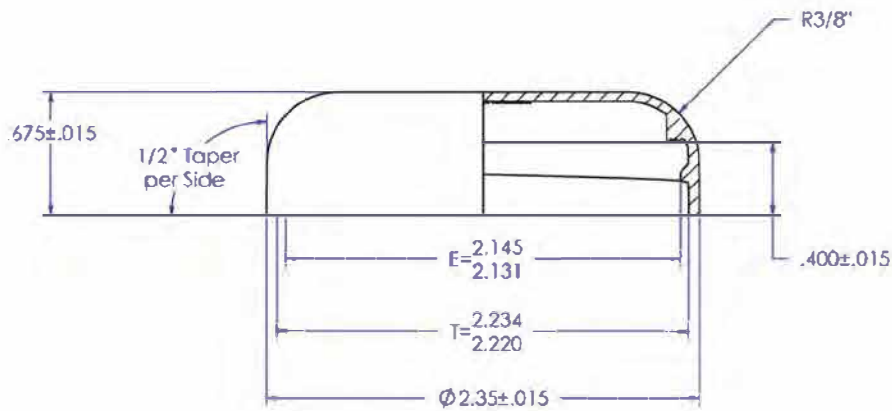

IF YOU...

MIX IT. FILL IT. PACK IT. SHIP IT.

WE HAVE A **PRODUCT** FOR YOU

Part #: 67WDB5

Plastic Dome Caps

58mm 58-400 Black Plastic Dome Cap, Unlined

The
CARYCOMPANY
Est. 1895

1195 W. Fullerton Ave. | Addison, IL 60101 | T: 630.629.6600 | F: 630.629.3690 |

TOLERANCE		REV.	DATE	DESCRIPTION
DIM.	TOL			
.00	.015			
.000	.010			

NAME	DATE
DRAWN: W. OTT	01/11/2012
MATERIAL: PP	
APPROX WEIGHT: 6.8 grams	
THREAD: "M" STYLE, 6 TPI PITCH	
COMMENTS:	

58mm-400 Dome Closure

PART CODE: 58D-PP-UC

SCALE: 1:1 DO NOT SCALE DRAWING

SHEET: A

REV. -

SHEET 1 OF 1