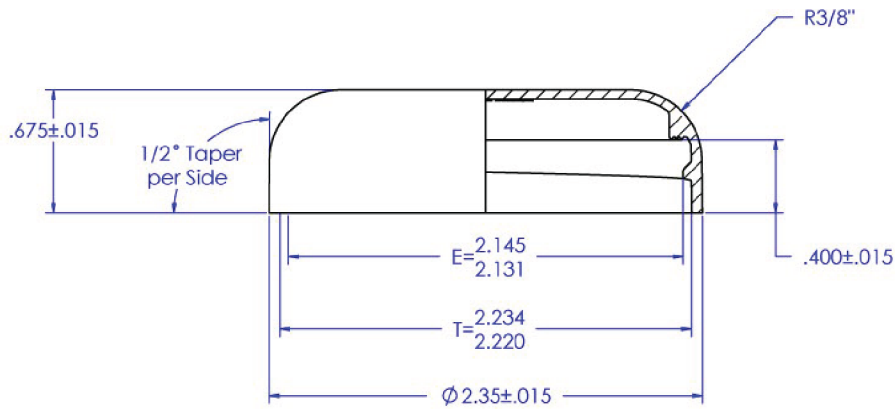

IF YOU...

MIX IT. FILL IT. PACK IT. SHIP IT.

WE HAVE A **PRODUCT** FOR YOU

Part #: 67WDN5

Plastic Dome Caps

58mm 58-400 Natural Plastic
Dome Cap, Unlined

The
CARYCOMPANY
Est. 1895

1195 W. Fullerton Ave. | Addison, IL 60101 | T: 630.629.6600 | F: 630.629.3690 |

TOLERANCE	
DIM.	TOL.
.00	.015
.000	.010

REVISIONS			
REV.	DATE	DESCRIPTION	

	NAME	DATE
DRAWN	W. OTT	01/11/2012
MATERIAL	PP	
APPROX WEIGHT:	6.8 grams	
THREAD:	"M" STYLE, 6 TPI PITCH	
COMMENTS:		

PART DESCRIPTION:		
58mm-400 Dome Closure		
SIZE	PART CODE	REV.
A	58D-PP-UC	-
SCALE: 1:1 DO NOT SCALE DRAWING SHEET 1 OF 1		