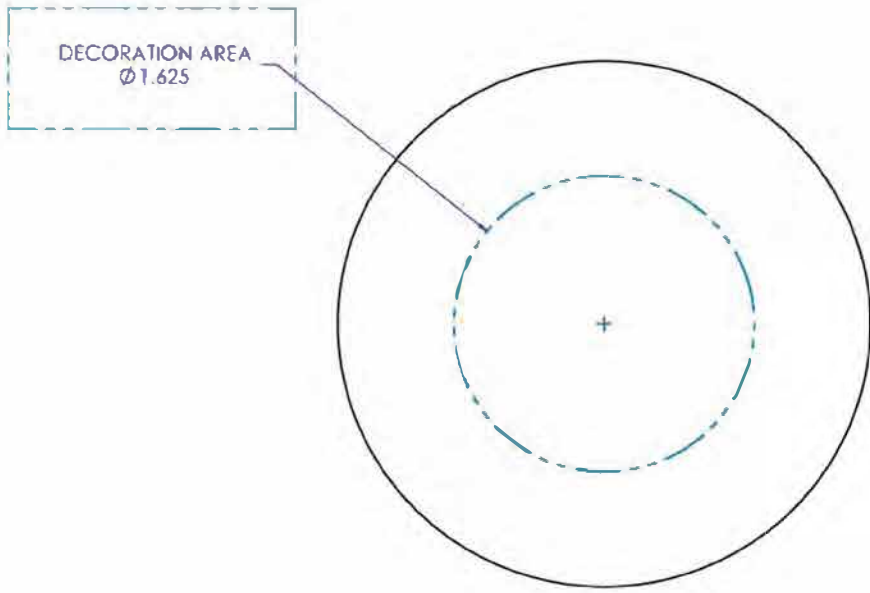

IF YOU...

MIX IT. FILL IT. PACK IT. SHIP IT.

WE HAVE A **PRODUCT** FOR YOU

Part #: 67WDN7

Plastic Dome Caps

70mm 70-400 Natural Plastic
Dome Cap, Unlined

The
CARYCOMPANY
Est. 1895

1195 W. Fullerton Ave. | Addison, IL 60101 | T: 630.629.6600 | F: 630.629.3690 |

TOLERANCE		REV.	DATE	DESCRIPTION
DIM.	TOL			
.00	.015			
.000	.010			

	NAME	DATE
DRAWN	W. OTT	01/11/2012
MATERIAL	PP	
APPROX WEIGHT:	10.1 grams	
THREAD:	"M" STYLE, 6 TPI PITCH	
COMMENTS:		

70mm-400 Dome Closure

SIZE **A** PART CODE **70D-UC** REV. **-**

SCALE: 1:1 DO NOT SCALE DRAWING SHEET 1 OF 1