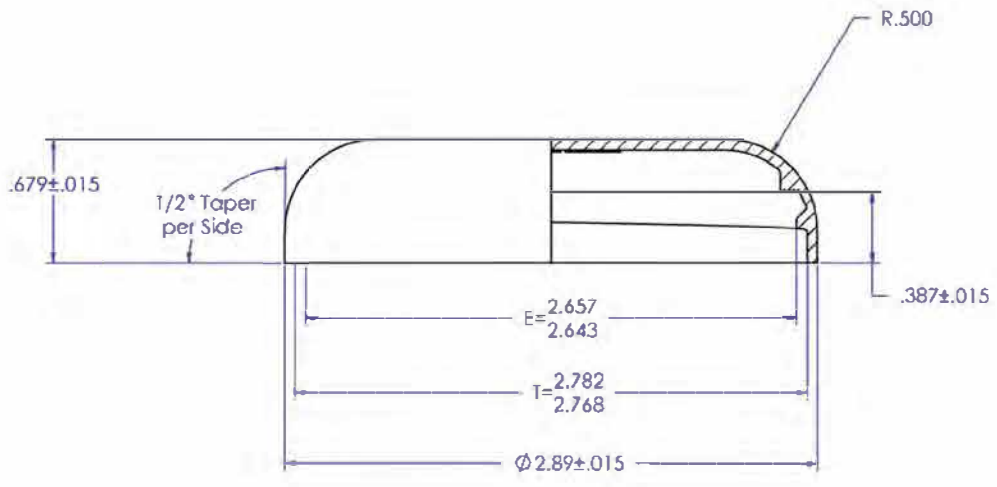

IF YOU...

MIX IT. FILL IT. PACK IT. SHIP IT.

WE HAVE A **PRODUCT** FOR YOU

Part #: 67WDN7

Plastic Dome Caps

70mm 70-400 Natural Plastic
Dome Cap, Unlined

The
CARYCOMPANY
Est. 1895

1195 W. Fullerton Ave. | Addison, IL 60101 | T: 630.629.6600 | F: 630.629.3690 |

TOLERANCE		REV.	DATE	DESCRIPTION
DIM.	TOL			
.00	.015			
.000	.010			

	NAME	DATE
DRAWN	W. OTT	01/11/2012
MATERIAL	PP	
APPROX WEIGHT:	10.1 grams	
THREAD:	"M" STYLE, 6 TPI PITCH	
COMMENTS:		

70mm-400 Dome Closure

SIZE **A** PART CODE **70D-UC** REV. **-**

SCALE: 1:1 DO NOT SCALE DRAWING SHEET 1 OF 1