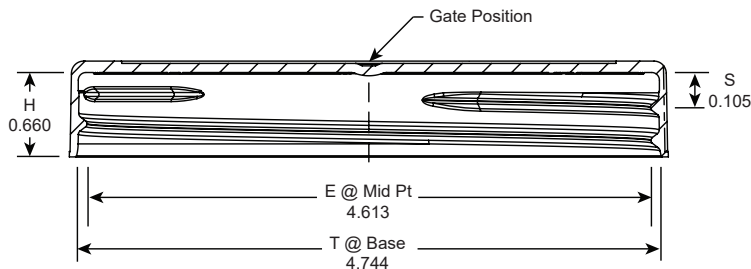

IF YOU...

MIX IT. FILL IT. PACK IT. SHIP IT.

WE HAVE A **PRODUCT** FOR YOU

Part #: 67WE1C

Continuous Thread Caps

120mm 120-400 White Ribbed Side/Matte Top
Plastic Cap w/Foam Liner (3-ply)

The
CARYCOMPANY
Est. 1895

1195 W. Fullerton Ave. | Addison, IL 60101 | T: 630.629.6600 | F: 630.629.3690 |

120-400 RB

Inch tolerances (unless specified) General: +/- .010 "/>"		
Number of turns: 1.25		
Pitch (TPI): 5	120-400 RB	
Material: PP		
	Date: November 21, 2016	Sheet: 01 of 01