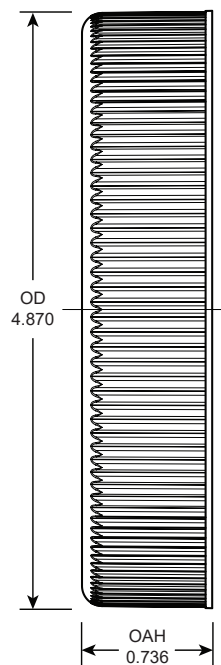

IF YOU...

MIX IT. FILL IT. PACK IT. SHIP IT.

WE HAVE A **PRODUCT** FOR YOU

Part #: 67WE1C

Continuous Thread Caps

120mm 120-400 White Ribbed Side/Matte Top
Plastic Cap w/Foam Liner (3-ply)

The
CARYCOMPANY
Est. 1895

1195 W. Fullerton Ave. | Addison, IL 60101 | T: 630.629.6600 | F: 630.629.3690 |

120-400 RB

Inch tolerances (unless specified) General: +/- .010 "/>"		
Number of turns: 1.25		
Pitch (TPI): 5	120-400 RB	
Material: PP		
	Date: November 21, 2016	Sheet: 01 of 01