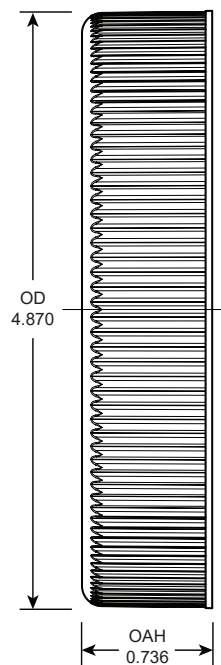

# WE HAVE A PRODUCT FOR YOU

Part #: 67WE1D

Continuous Thread Caps

120mm 120-400 White Ribbed (Matte Top)  
Plastic Cap, Unlined, 25 Grams

The  
**CARY**COMPANY  
Est. 1895

1195 W. Fullerton Ave. | Addison, IL 60101 | T: 630.629.6600 | F: 630.629.3690 |

# 120-400 RB

Inch tolerances (unless specified) General: +/- .010 "/>"		
Number of turns: 1.25		
Pitch (TPI): 5	120-400 RB	
Material: PP		
	Date: November 21, 2016	Sheet: 01 of 01