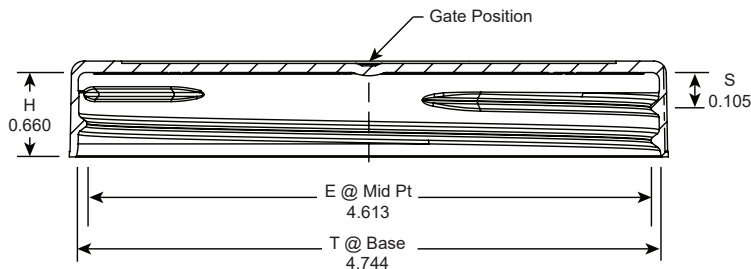

# WE HAVE A PRODUCT FOR YOU

Part #: 67WE1D

Continuous Thread Caps

120mm 120-400 White Ribbed (Matte Top)  
Plastic Cap, Unlined, 25 Grams

The  
**CARY**COMPANY  
Est. 1895

1195 W. Fullerton Ave. | Addison, IL 60101 | T: 630.629.6600 | F: 630.629.3690 |

# 120-400 RB

Inch tolerances (unless specified) General: +/- .010 "/>"		
Number of turns: 1.25		
Pitch (TPI): 5	120-400 RB	
Material: PP		
	Date: November 21, 2016	Sheet: 01 of 01