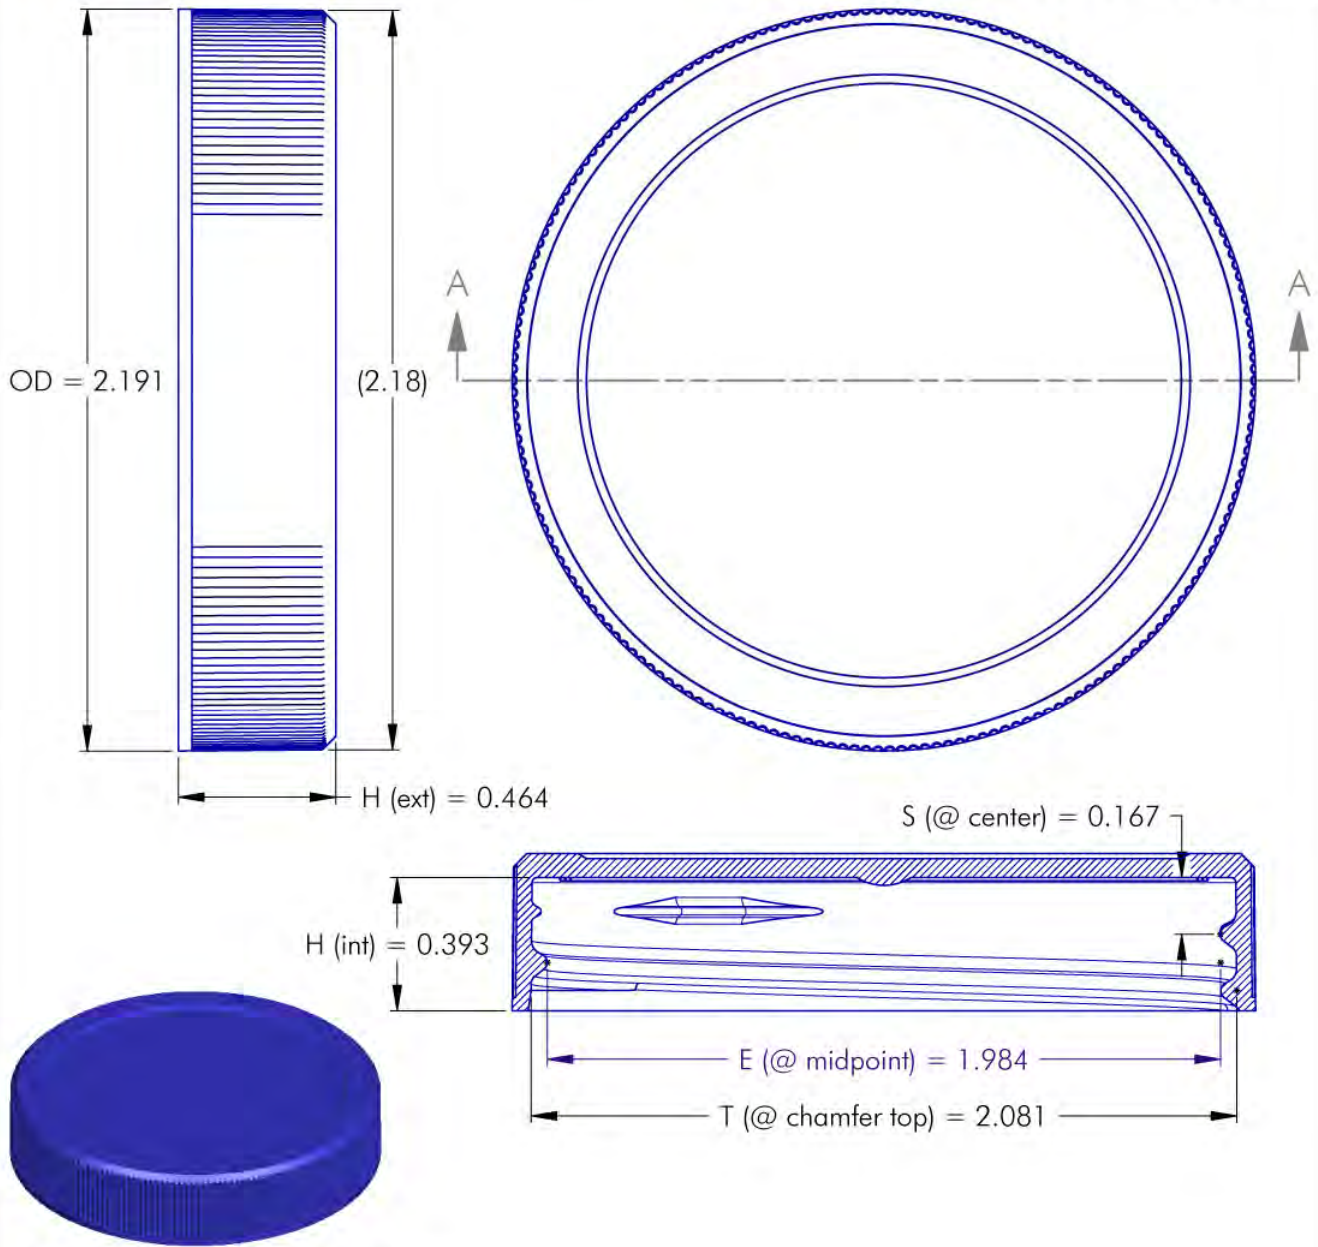

NOTES: (UNLESS OTHERWISE SPECIFIED)
1. ALL DIMENSIONS ARE IN INCHES.
2. TOLERANCE ON ALL DIMENSIONS IS ± 0.010 ".

#	00.00.00	-	--	PITCH (TPI): 6	# OF TURNS: 1	MATERIAL: POLYPROPYLENE
REV	DATE	DESCRIPTION	BY	DRAWING #: 53 - 400 - 6201S		SCALE: 2 : 1
				DESCRIPTION: FINE RIB / CHAMFERED TOP / MATTE FINISH		
				DRAWN BY: DMN	DATE: 07.30.04	APPROVED BY: LRE REV: 4