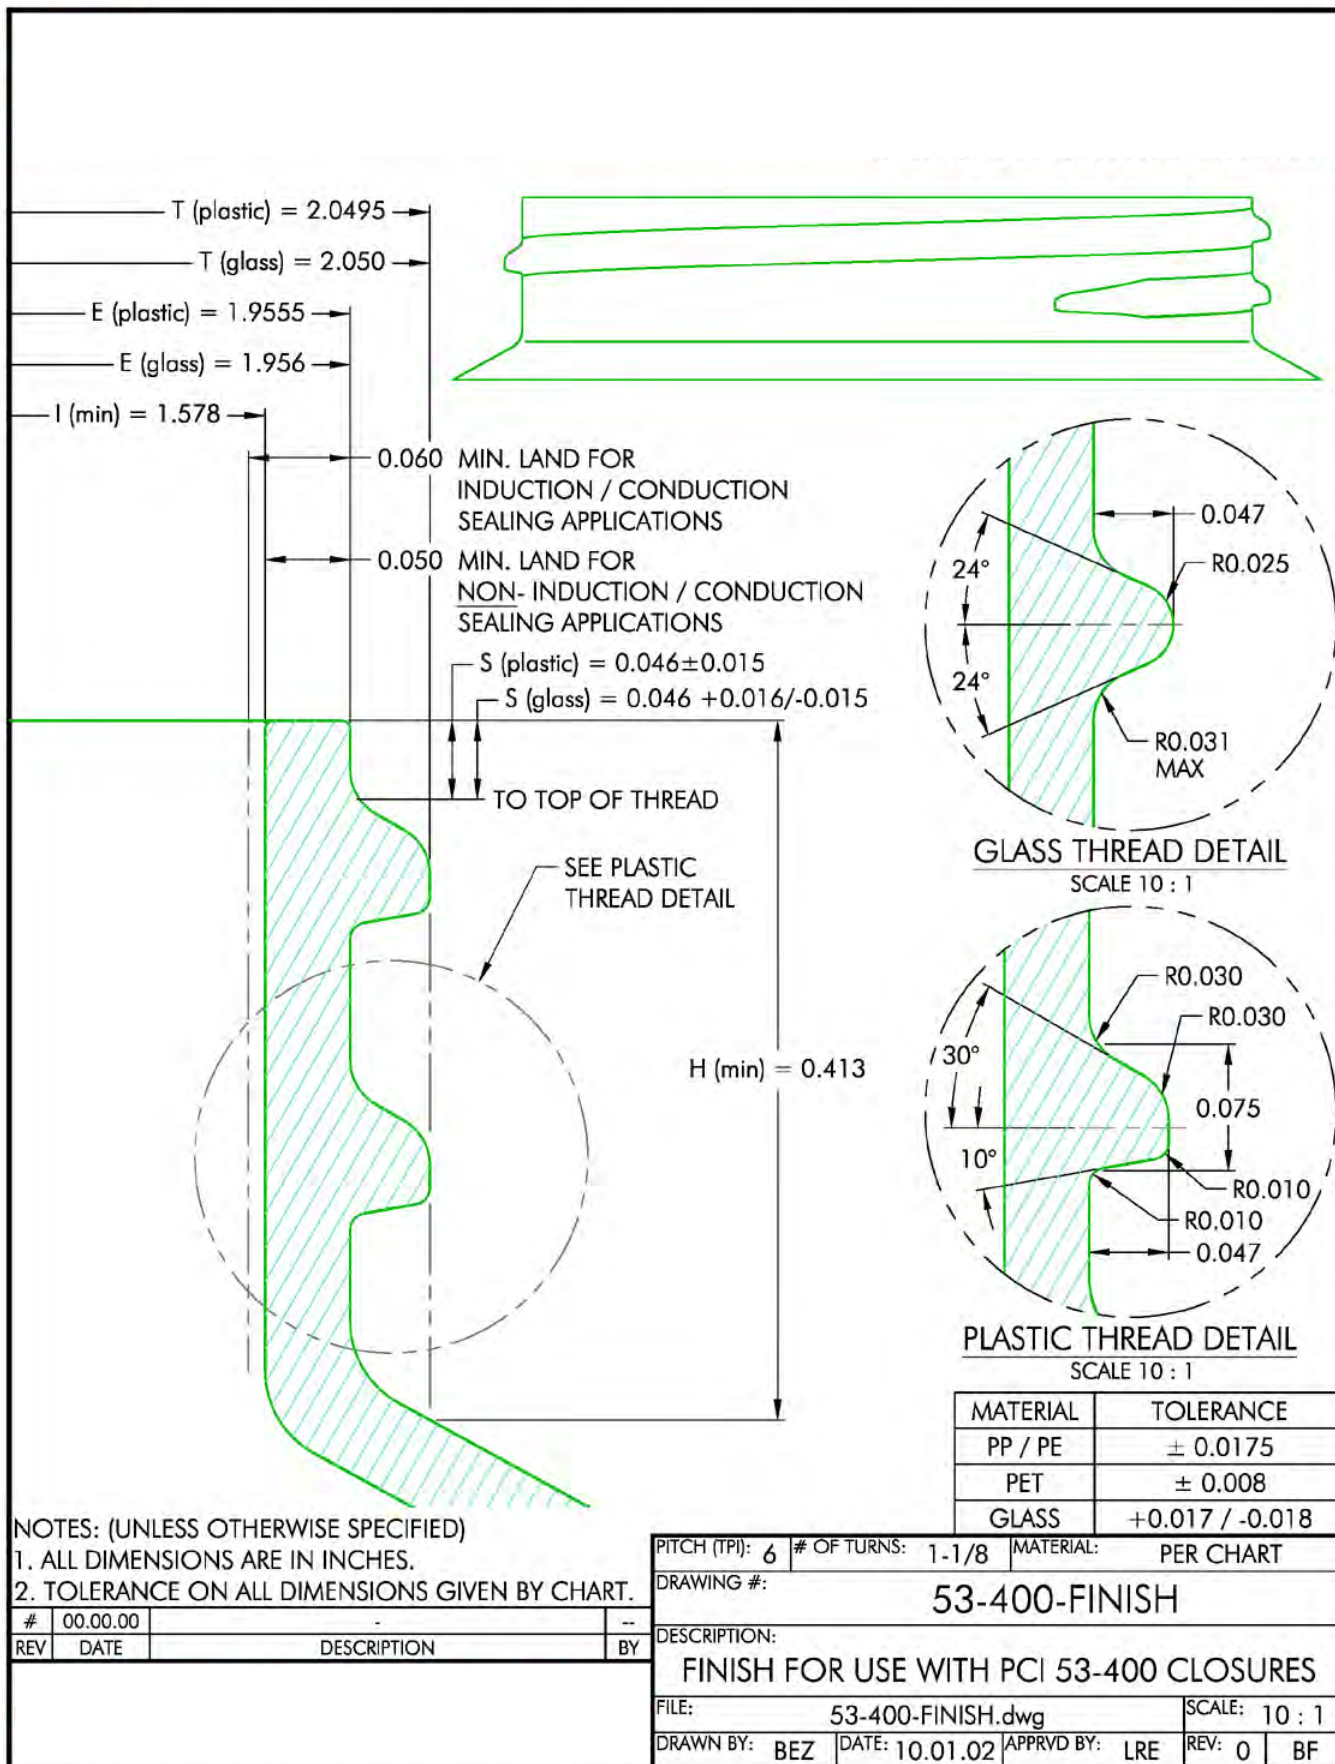

Markets

- Dressings and Sauces
- Food
- Food Service
- Industrial products
- Medical products
- Non-dairy creamer
- Nutraceuticals
- Personal care/Cosmetics
- Pharmaceuticals

Options

- Available in white, several standard colors and custom colors
- Liners can be cut with a pull-tab or tri-tab easy-open feature
- This closure can be embossed/debossed with your custom message
- Offset printing is available on this closure in up to three colors

Standard Pack

Type	Pack Qty	Pallet Qty	Tote Qty
Bulk U/L	1,800	27,000	0
Bulk Lined	2,000	30,000	0

NOTES: (UNLESS OTHERWISE SPECIFIED)
 1. ALL DIMENSIONS ARE IN INCHES.
 2. TOLERANCE ON ALL DIMENSIONS IS ± 0.010 ".

#	00.00.00	-	--	PITCH (TPI): 6	# OF TURNS: 1	MATERIAL: POLYPROPYLENE
REV	DATE	DESCRIPTION	BY	DRAWING #: 53 - 400 - 6201S		SCALE: 2 : 1
				DESCRIPTION: FINE RIB / CHAMFERED TOP / MATTE FINISH		
				DRAWN BY: DMN	DATE: 07.30.04	APPROVED BY: LRE REV: 4