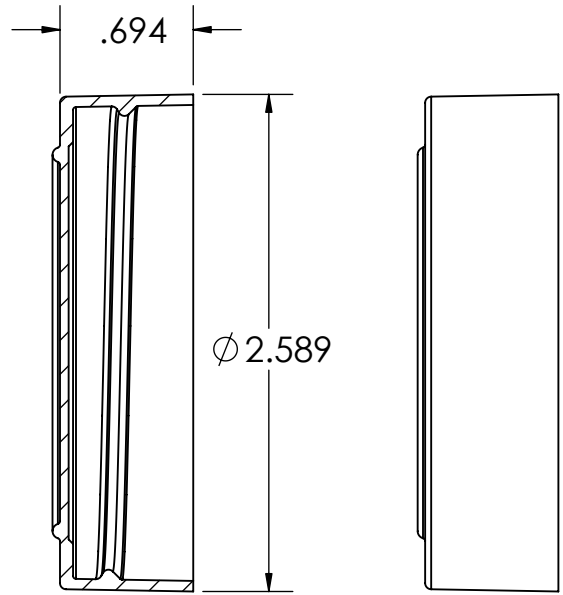

IF YOU...

MIX IT. FILL IT. PACK IT. SHIP IT.

WE HAVE A PRODUCT FOR YOU

Part #	67WG64
Neck Width	63mm
Neck Finish	63-485
Cap Liner	Unlined - No Liner
Color	Green
Material	PP
Case Pack	600 ea.
Pallet Pack	21,000 ea. (35 Cases)
Case Weight	14 lbs.
Pallet Weight	535 lbs.
Case Dimensions	23.5" L x 15.75"D x 10.25"H
Industries	Food & Beverage

SECTION B-B

SECTION A-A

6 THREADS PER INCH
.167 LEAD 1 TURN

PH 630-629-6600 - FX 630-629-3690
1195 W. FULLERTON AVE. - ADDISON, IL 60101
WWW.THECARYCOMPANY.COM

PROPRIETARY AND CONFIDENTIAL

THE INFORMATION CONTAINED IN THIS DRAWING IS THE SOLE PROPERTY OF RELIABLE CAPS LLC. ANY REPRODUCTION IN PART OR AS A WHOLE WITHOUT THE WRITTEN PERMISSION OF RELIABLE CAPS LLC IS PROHIBITED.

		DIMENSIONS ARE IN INCHES TOLERANCES: FRACTIONAL \pm ANGULAR: MACH \pm BEND \pm TWO PLACE DECIMAL $\pm .015$ THREE PLACE DECIMAL $\pm .008$	
		MATERIAL polypropylene	
NEXT ASSY	USED ON	FINISH	
APPLICATION		DO NOT SCALE DRAWING	

NAME	DATE
DRAWN PRS	6/25/10
CHECKED	
ENG APPR.	
MFG APPR.	
Q.A.	
COMMENTS:	

Supplied By: The Cary Company Ph: 630-629-6600 www.thecarycompany.com	
63-485 Spice Cap	
SIZE A	DWG. NO. 63-485 Spice Cap L
SCALE: 1:1	WEIGHT: SHEET 2 OF 2