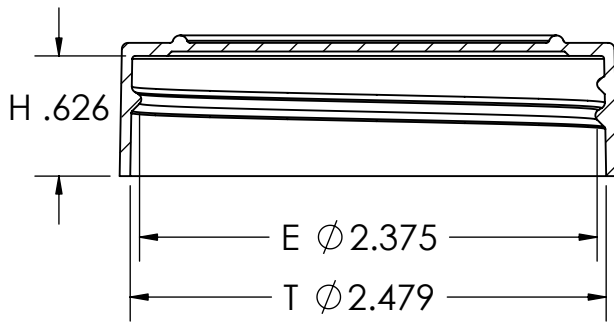

IF YOU...

MIX IT. FILL IT. PACK IT. SHIP IT.

WE HAVE A PRODUCT FOR YOU

Part #	67WG64
Neck Width	63mm
Neck Finish	63-485
Cap Liner	Unlined - No Liner
Color	Green
Material	PP
Case Pack	600 ea.
Pallet Pack	21,000 ea. (35 Cases)
Case Weight	14 lbs.
Pallet Weight	535 lbs.
Case Dimensions	23.5" L x 15.75"D x 10.25"H
Industries	Food & Beverage

SECTION B-B

SECTION A-A

6 THREADS PER INCH
.167 LEAD 1 TURN

PH 630-629-6600 - FX 630-629-3690
1195 W. FULLERTON AVE. - ADDISON, IL 60101
WWW.THECARYCOMPANY.COM

PROPRIETARY AND CONFIDENTIAL

THE INFORMATION CONTAINED IN THIS DRAWING IS THE SOLE PROPERTY OF RELIABLE CAPS LLC. ANY REPRODUCTION IN PART OR AS A WHOLE WITHOUT THE WRITTEN PERMISSION OF RELIABLE CAPS LLC IS PROHIBITED.

		DIMENSIONS ARE IN INCHES TOLERANCES: FRACTIONAL \pm ANGULAR: MACH \pm BEND \pm TWO PLACE DECIMAL $\pm .015$ THREE PLACE DECIMAL $\pm .008$	
		MATERIAL polypropylene	
NEXT ASSY	USED ON	FINISH	
APPLICATION		DO NOT SCALE DRAWING	