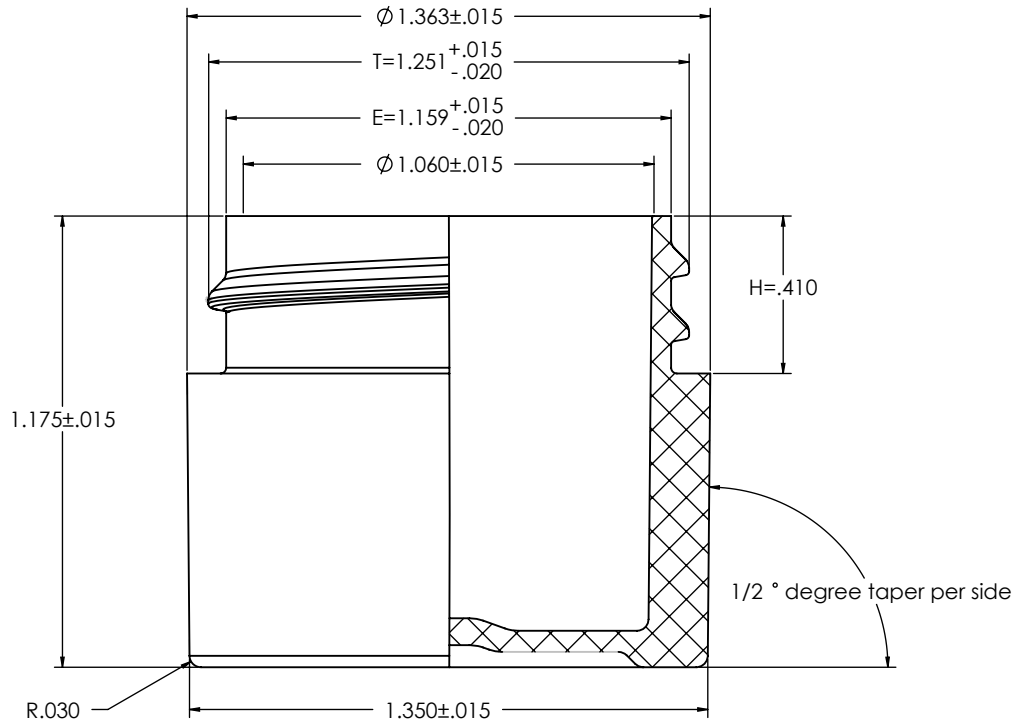

IF YOU...

MIX IT. FILL IT. PACK IT. SHIP IT.

WE HAVE A **PRODUCT** FOR YOU

Part #: 67WT14

Plastic Straight Sided Jars

1/4 oz. Natural PP Plastic Jar, Thick Wall,
Straight Sided, 33mm 33-400

The
CARYCOMPANY
Est. 1895

1195 W. Fullerton Ave. | Addison, IL 60101 | T: 630.629.6600 | F: 630.629.3690 |

DECORATION AREA

WRAP: 4.0 inches
HEIGHT: 0.575 inches
DRAFT: $1/2^\circ$ per side

REVISIONS				UNLESS OTHERWISE NOTED DIMENSIONS ARE IN INCHES TOLERANCES ARE:		MATERIAL:	POLYPROPYLENE	PART DESCRIPTION:				
REV.	DATE	DESCRIPTION	BY	DIM.	TOL.	APPROX WEIGHT:	8.7 grams	<p>1/4oz 33mm Thick Wall Polypropylene Jar</p>				
		NEW		.00	.030	APPROX OVERFLOW:	15 ml					
				.000	.020	THREAD:	"M" STYLE, 6 TPI PITCH					
COMMENTS: MADE IN U.S.A.				DRAWN BY: J.T.		APPROVED BY: C.M.		DATE: 08/31/2021	SCALE: 2:1	DO NOT SCALE DRAWING	REV. A	SIZE A