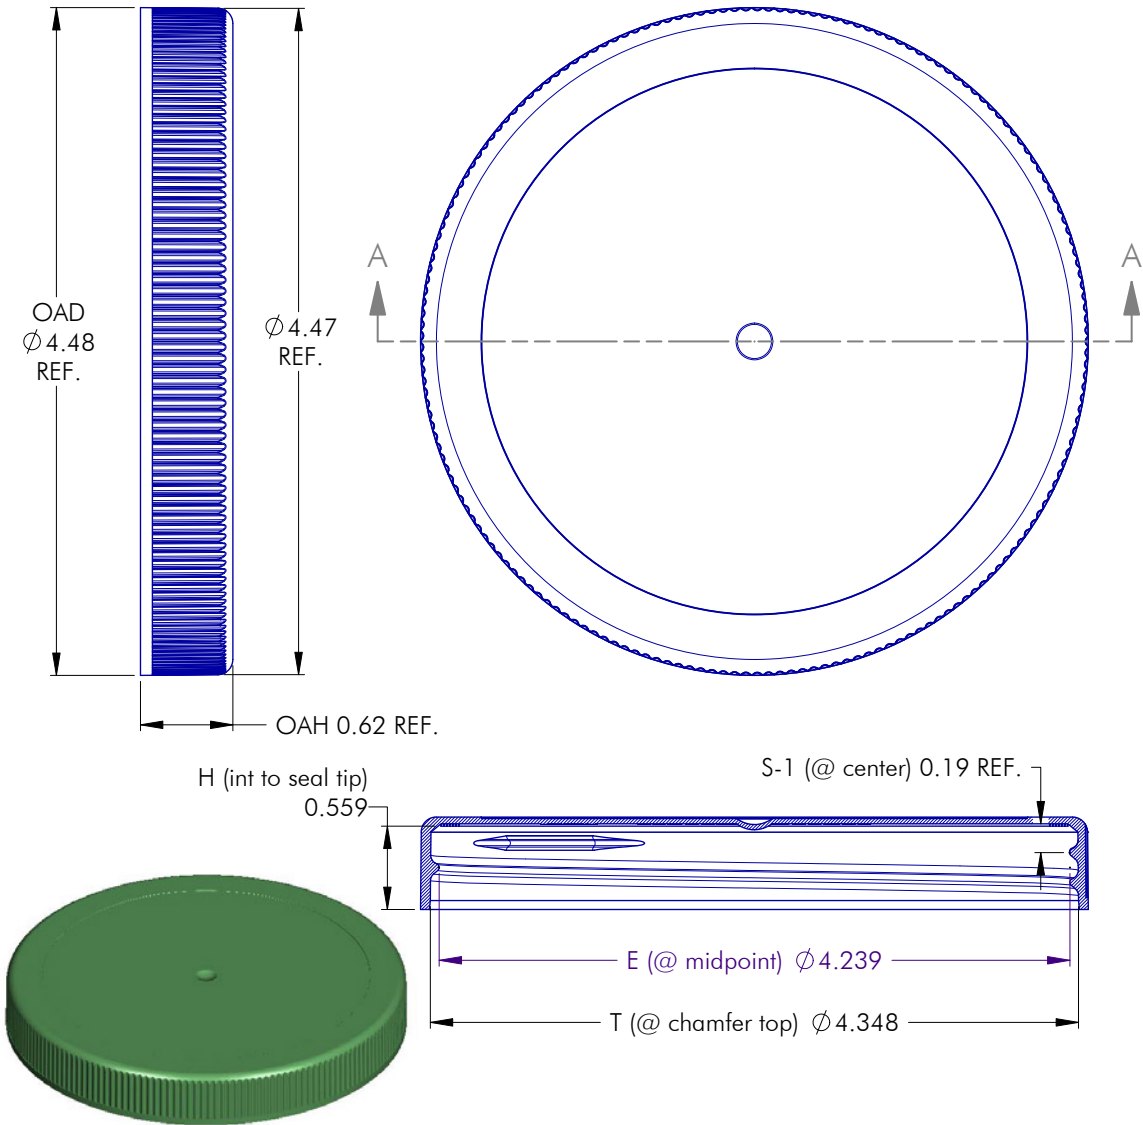

IF YOU...

MIX IT. FILL IT. PACK IT. SHIP IT.

WE HAVE A **PRODUCT** FOR YOU

Part #: 68W11B

Continuous Thread Caps

110mm 110-400 Black Ribbed (Matte Top)
Plastic Cap w/HIS for PET/PVC

The
CARYCOMPANY
Est. 1895

1195 W. Fullerton Ave. | Addison, IL 60101 | T: 630.629.6600 | F: 630.629.3690 |

SHALLOW SKIRTED CLOSURES

68W11B

NOTES: (UNLESS OTHERWISE SPECIFIED) 1. ALL DIMENSIONS ARE IN INCHES. 2. SEE CHART FOR DIMENSIONAL TOLERANCE.		3	03.03.10	Update "E" Dimension	DN
REV	DATE	DESCRIPTION			BY
TOLERANCE	PITCH/TPI	.200 / 5	TURNS	1-1/4	MAT'L PP
.X	± 0.1	DRAWN	DMN	DATE	06.29.09
.XX	± 0.02	SCALE	1 : 1		REV
.XXX	± 0.010	68W11B			3