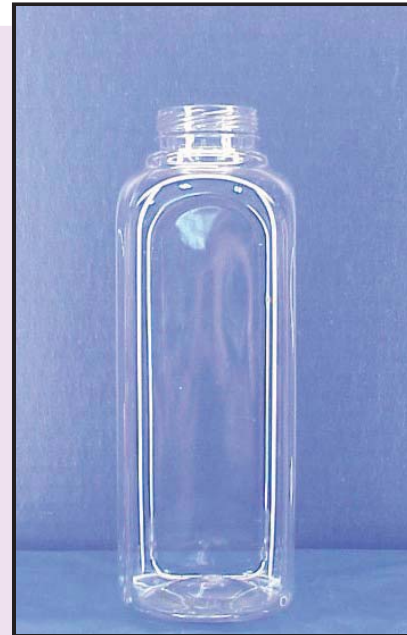

**Neck Finish
Cap Size**

Square bottle
IPEC 38mm
Snap Screw

**Bottle
Dimensions**

6 3/4" High
2.4" Wide

Label Panel Max

5" High
1 1/4" Wide

Plastic Type

PET (clear)

Available Gram Weight

32 grams

Volume of Water

16 Fluid Oz.

Approximate
Volumes of

Honey	22 Oz.
Juice	16 Oz.
Maximum fill temperature	140 degrees

Packed

150 per box 9 lbs.

150 Pack Bag 9 Lbs.
2400 Per Pallet

*Bags are for truckload only

Ipec 38mm Snap Screw 38ISS
Drop Lock Tamper Evident Band