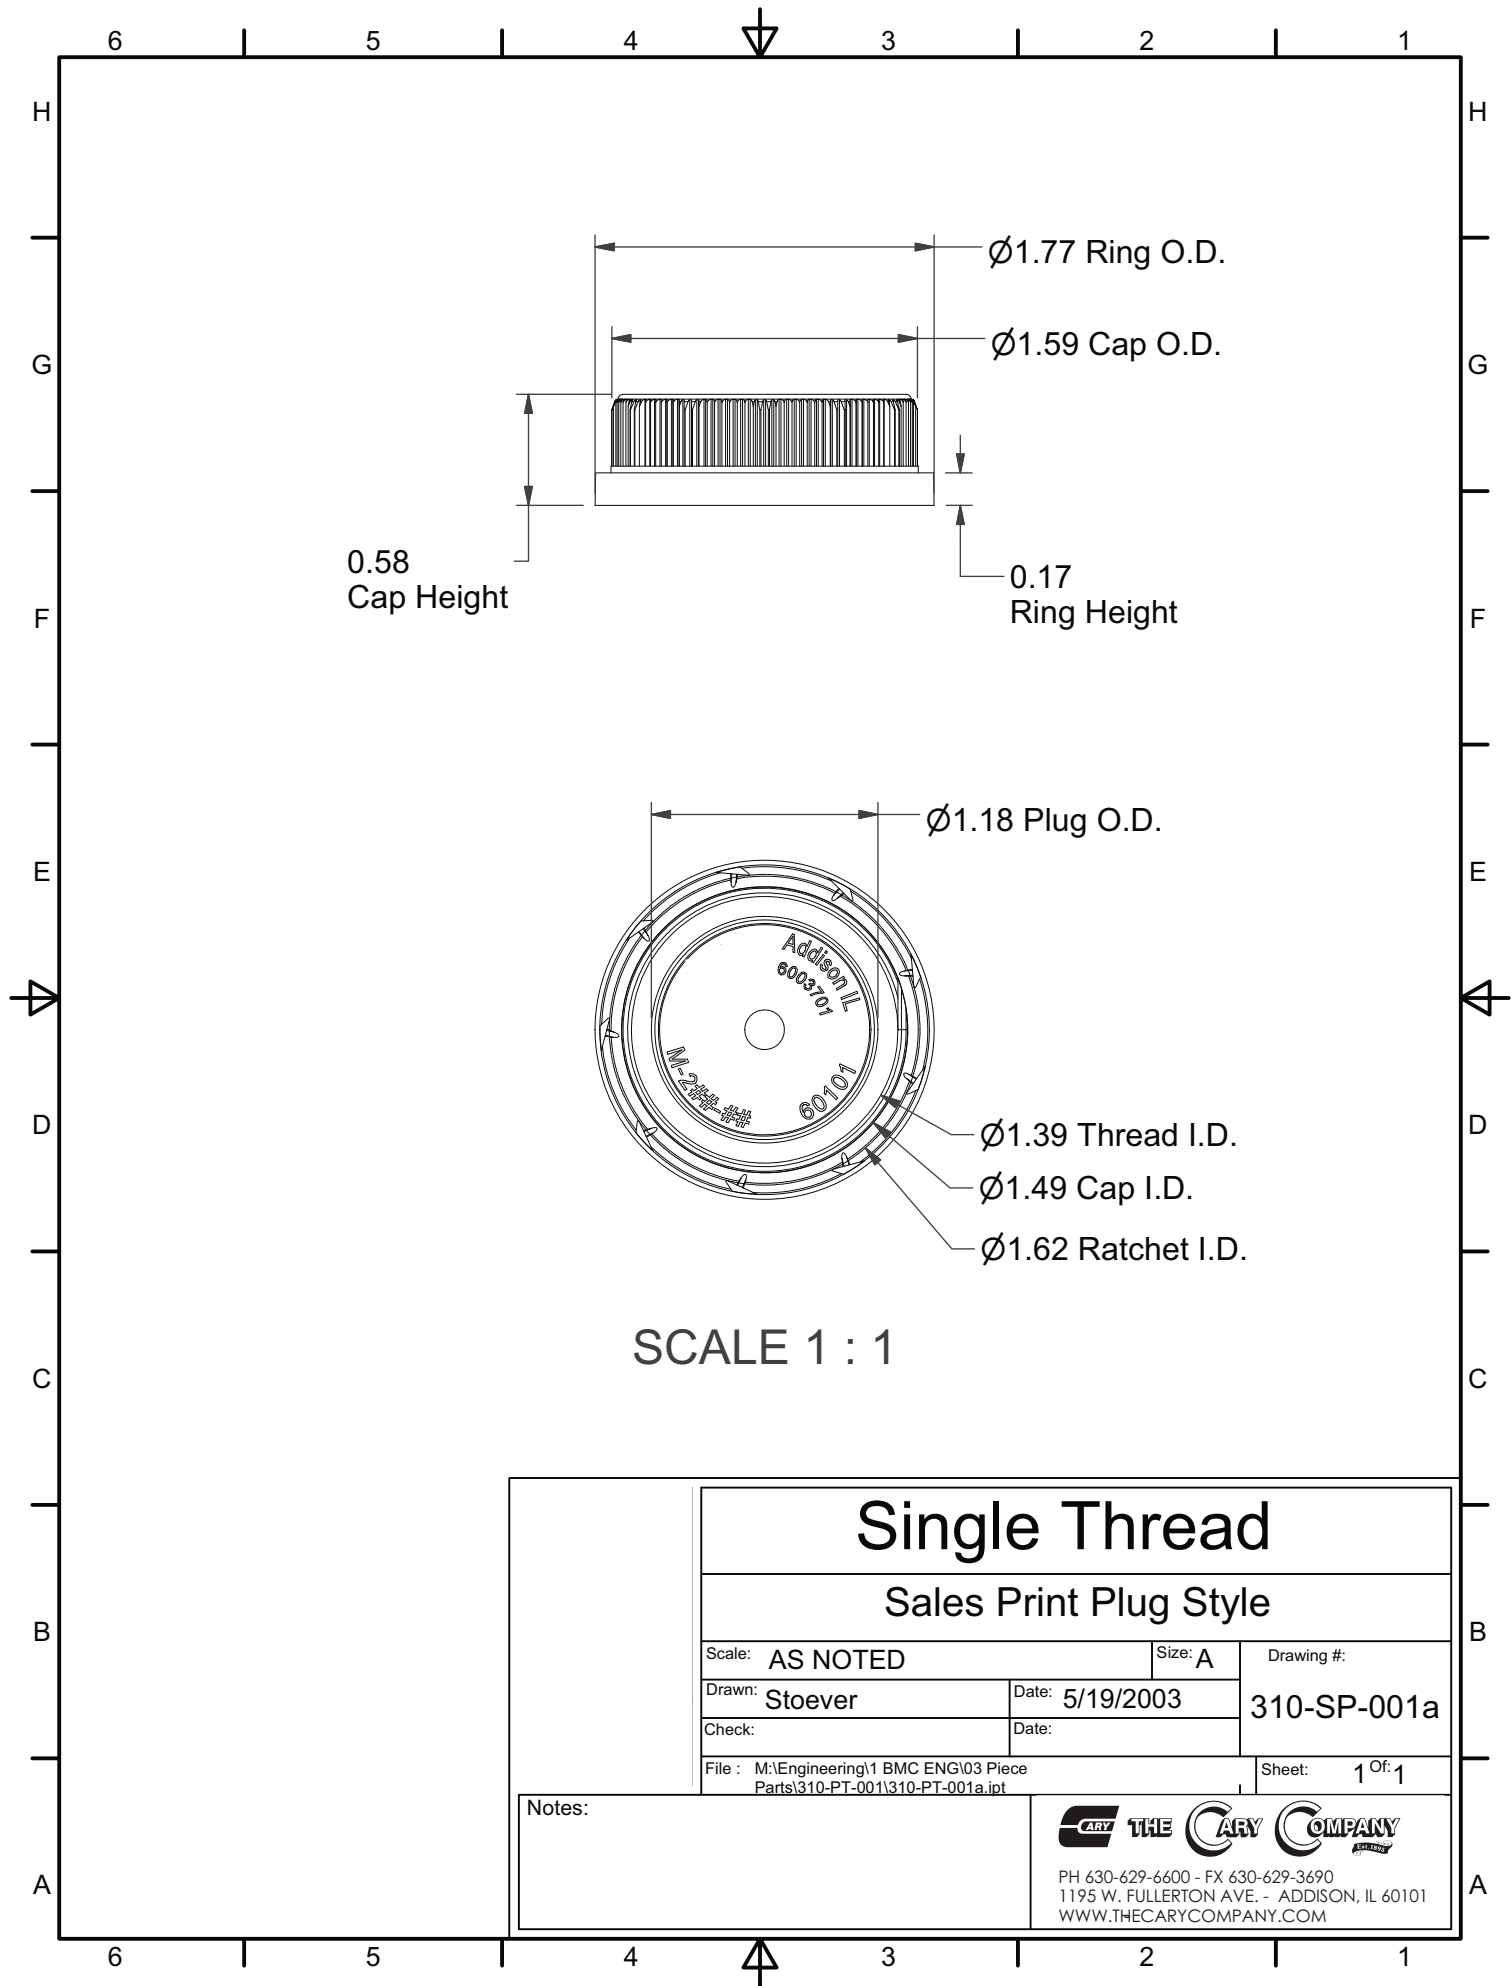

IF YOU...

MIX IT. FILL IT. PACK IT. SHIP IT.

WE HAVE A **PRODUCT** FOR YOU

Part #	68W39A
Neck Width	38mm
Neck Finish	38-400
Color	Aqua
Material	HDPE
Case Pack	2,400 ea.

0.58
Cap Height

Ø1.77 Ring O.D.

Ø1.59 Cap O.D.

0.17
Ring Height

Ø1.18 Plug O.D.

Ø1.39 Thread I.D.

Ø1.49 Cap I.D.

Ø1.62 Ratchet I.D.

SCALE 1 : 1

Single Thread

Sales Print Plug Style

Scale: AS NOTED		Size: A	Drawing #:
Drawn: Stoever	Date: 5/19/2003		310-SP-001a
Check:	Date:		
File : M:\Engineering\1 BMC ENG\03 Piece Parts\310-PT-001\310-PT-001a.ipt			Sheet: 1 Of 1

Notes:

THE CARY COMPANY
 PH 630-629-6600 - FX 630-629-3690
 1195 W. FULLERTON AVE. - ADDISON, IL 60101
 WWW.THECARYCOMPANY.COM