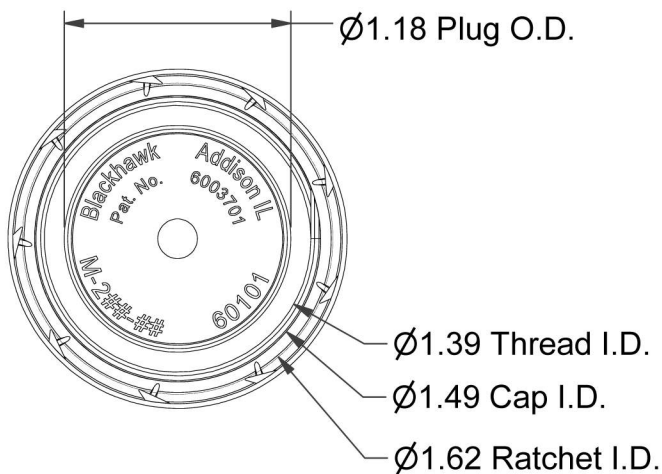

IF YOU...

MIX IT. FILL IT. PACK IT. SHIP IT.

WE HAVE A PRODUCT FOR YOU

Part #	68W39R
Neck Width	38mm
Neck Finish	38-400
Color	Red
Material	PP
Case Pack	2,400 ea.
Pallet Pack	48,000 ea. (20 Cases)
Industries	Food & Beverage

SCALE 1 : 1

Single Thread

Sales Print Plug Style

Scale: AS NOTED		Size: A	Drawing #:
Drawn: Stoever	Date: 5/19/2003		310-SP-001a
Check:	Date:		
File : M:\Engineering\1 BMC ENG\03 Piece Parts\310-PT-001\310-PT-001a.ipt			Sheet: 1 Of 1