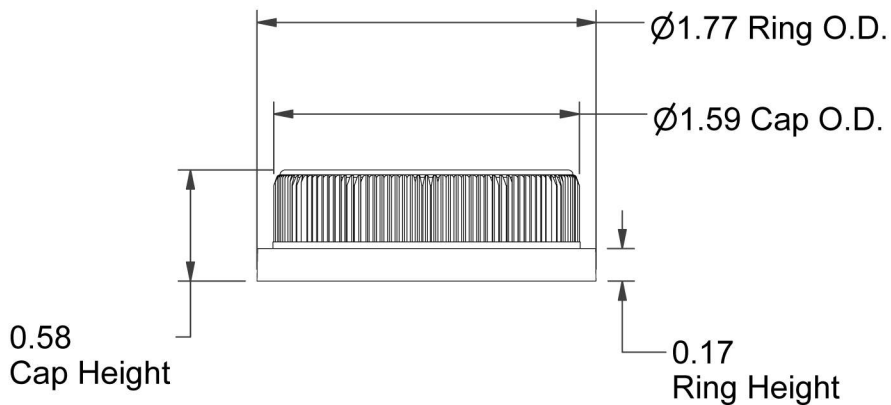

IF YOU...

MIX IT. FILL IT. PACK IT. SHIP IT.

WE HAVE A PRODUCT FOR YOU

Part #	68W39R
Neck Width	38mm
Neck Finish	38-400
Color	Red
Material	PP
Case Pack	2,400 ea.
Pallet Pack	48,000 ea. (20 Cases)
Industries	Food & Beverage

SCALE 1 : 1

Single Thread

Sales Print Plug Style

Scale: AS NOTED		Size: A	Drawing #:
Drawn: Stoever	Date: 5/19/2003		310-SP-001a
Check:	Date:		
File : M:\Engineering\1 BMC ENG\03 Piece Parts\310-PT-001\310-PT-001a.ipt			Sheet: 1 Of 1