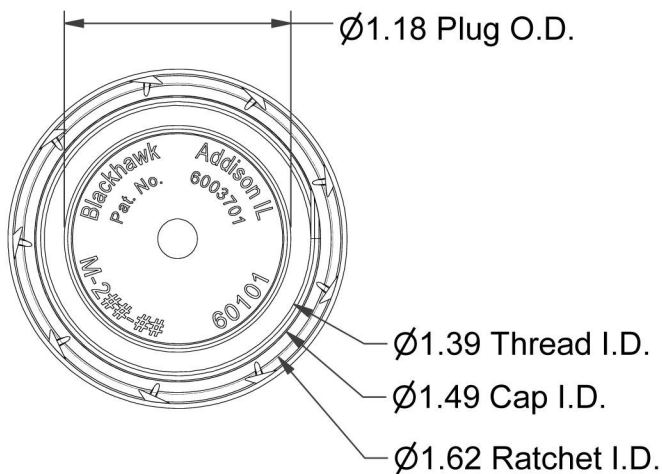

IF YOU...

MIX IT. FILL IT. PACK IT. SHIP IT.

WE HAVE A PRODUCT FOR YOU

Part #	68W39U
Neck Width	38mm
Neck Finish	38-400
Color	Blue
Material	PP
Case Pack	2,400 ea.
Pallet Pack	48,000 ea. (20 Cases)
Industries	Food & Beverage

SCALE 1 : 1

Single Thread

Sales Print Plug Style

Scale: AS NOTED		Size: A	Drawing #:
Drawn: Stoever	Date: 5/19/2003		310-SP-001a
Check:	Date:		
File : M:\Engineering\1 BMC ENG\03 Piece Parts\310-PT-001\310-PT-001a.ipt			Sheet: 1 Of 1