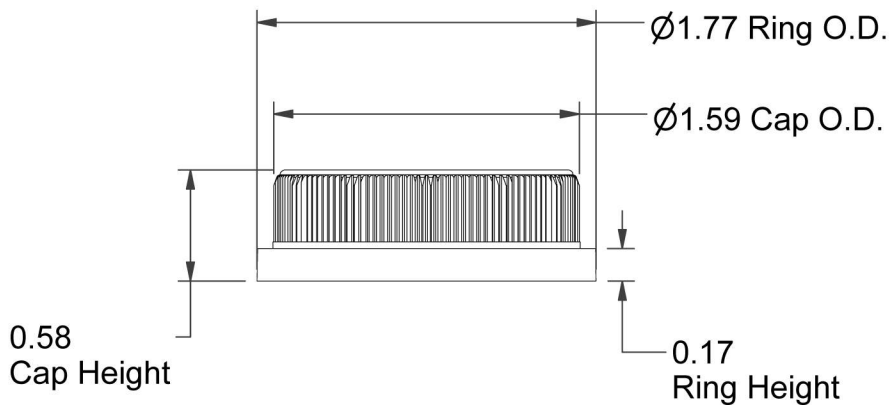

IF YOU...

MIX IT. FILL IT. PACK IT. SHIP IT.

WE HAVE A PRODUCT FOR YOU

Part #	68W39U
Neck Width	38mm
Neck Finish	38-400
Color	Blue
Material	PP
Case Pack	2,400 ea.
Pallet Pack	48,000 ea. (20 Cases)
Industries	Food & Beverage

SCALE 1 : 1

Single Thread

Sales Print Plug Style

Scale: AS NOTED		Size: A	Drawing #:
Drawn: Stoever	Date: 5/19/2003		310-SP-001a
Check:	Date:		
File : M:\Engineering\1 BMC ENG\03 Piece Parts\310-PT-001\310-PT-001a.ipt			Sheet: 1 Of 1