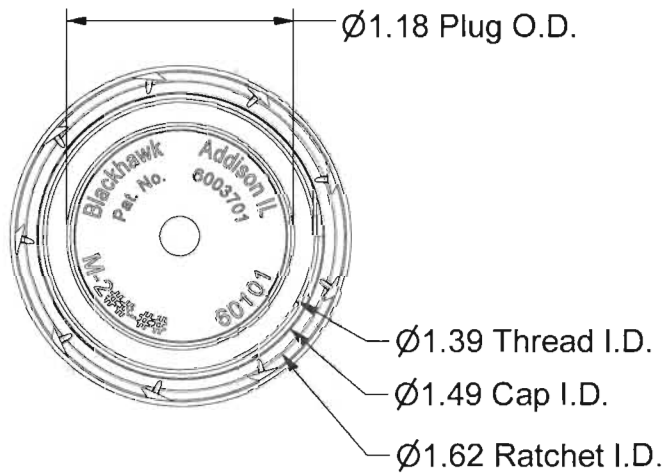

Part#: 68W39Y

Part#	Description	#/Case
68W39Y	38mm 38-400 Yellow Cap with Tamper Evident Ratchet	1/Box

Supplied By: **The Cary Company**  
Ph: 630-629-6600  
[www.thecarycompany.com](http://www.thecarycompany.com)

SCALE 1 : 1

## Sales Print Plug Style

Scale: AS NOTED		Size: A	Drawing #:
Drawn: Stoever	Date: 5/19/2003		310-SP-001a
Check:	Date:		
File: M:\Engineering\1 BMC ENG\03 Piece Parts\310-PT-001\310-PT-001a.ipt			Sheet: 1 Of 1