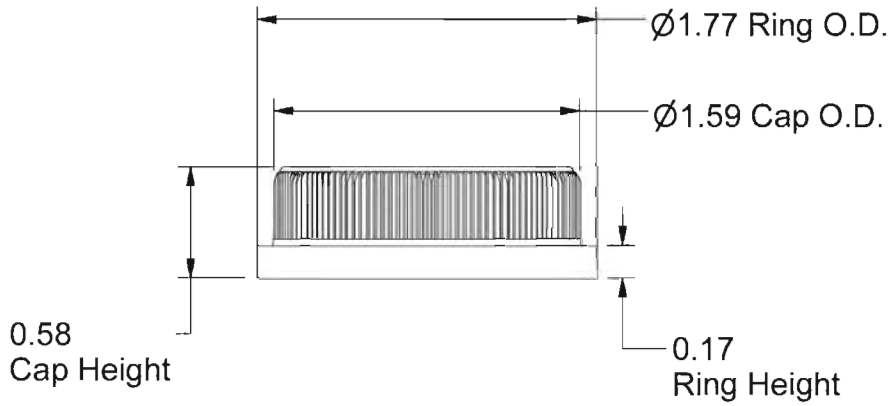

Part#: 68W39Y

Part#	Description	#/Case
68W39Y	38mm 38-400 Yellow Cap with Tamper Evident Ratchet	1/Box

Supplied By: **The Cary Company**  
Ph: 630-629-6600  
[www.thecarycompany.com](http://www.thecarycompany.com)

SCALE 1 : 1

## Sales Print Plug Style

Scale: AS NOTED		Size: A	Drawing #:
Drawn: Stoever	Date: 5/19/2003		310-SP-001a
Check:	Date:		
File: M:\Engineering\1 BMC ENG\03 Piece Parts\310-PT-001\310-PT-001a.ipt			Sheet: 1 Of 1