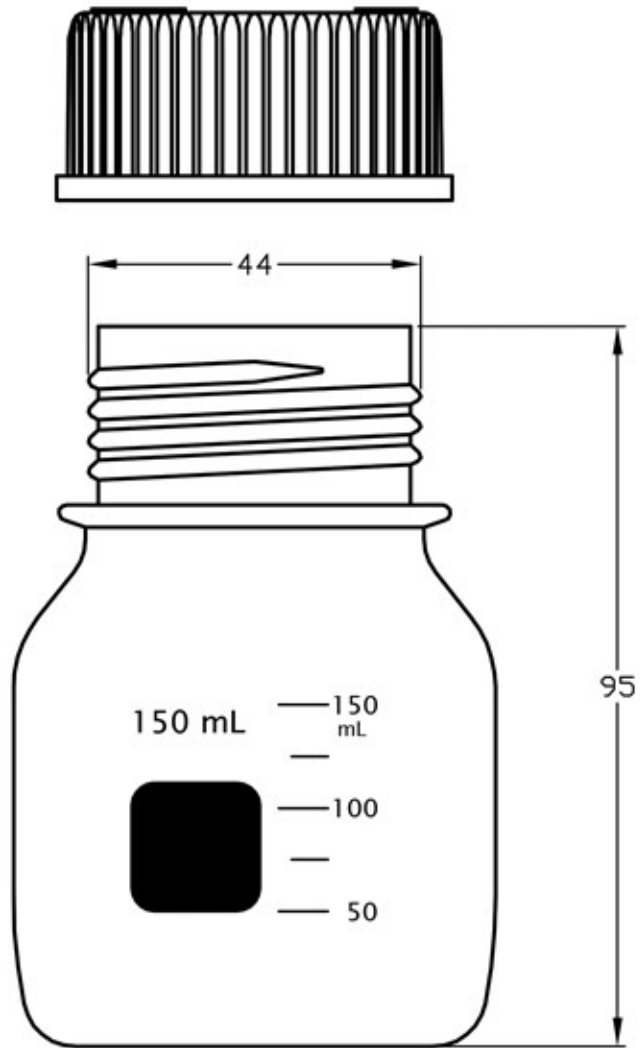

IF YOU...

MIX IT. FILL IT. PACK IT. SHIP IT.

WE HAVE A PRODUCT FOR YOU

| | |
|------------------|--------------------|
| Part # | 68W430 |
| Capacity | 150ml |
| Color | Clear |
| Material | PC |
| Neck Width | 45mm |
| Model | 431430 |
| Case Pack | 24 ea. (12 Units) |
| Pallet Pack | 432 ea. (18 Cases) |
| Industries | Lab & Science |
| Graduated | Yes |
| Graduation Range | 50-150ml |
| Sterile | Yes |
| Feature | Disposable |

ALL DIMENSIONS ARE NOMINAL
DIMENSIONS IN MILLIMETERS UNLESS OTHERWISE NOTED

The
CARY COMPANY
Est. 1895

ITEM: 431430, STORAGE BOTTLE, 45mm THREAD, 150 mL

ENAMEL COLOR: WHITE

MATERIAL: POLYCARBONATE (PC CAP)

SCALE: 1:1

DATE: 24 FEB 2010