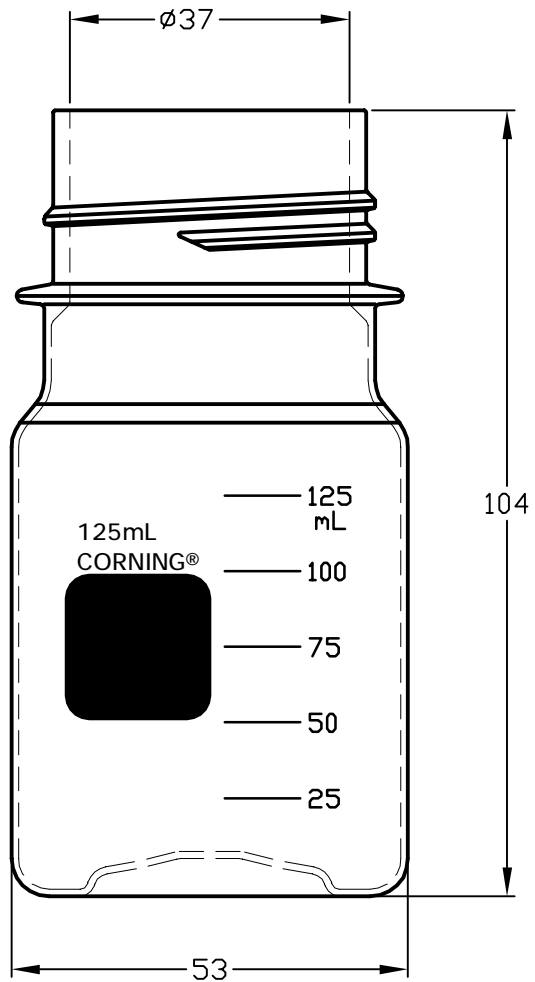

IF YOU...

MIX IT. FILL IT. PACK IT. SHIP IT.

WE HAVE A PRODUCT FOR YOU

Part #	68W530
Capacity	125ml
Color	Clear
Material	PC
Neck Width	45mm
Model	431530
Case Pack	24 ea. (2 Units)
Pallet Pack	1,632 ea. (68 Cases)
Industries	Lab & Science
Graduated	Yes
Graduation Range	50-125 ml
Sterile	Yes
Feature	Disposable

COMPLETE CONSISTS OF 1 EACH:
 PET BOTTLE, 125 ML
 HDPE CAP, 45 mm

ALL DIMENSIONS ARE NOMINAL
 DIMENSIONS IN MILLIMETERS UNLESS OTHERWISE NOTED

The
CARY COMPANY
 Est. 1895

ITEM:		431530, PET BOTTLE, SQUARE, 45 MM CAP, 125 mL	
ENAMEL COLOR:		WHITE	
MATERIAL:		POLYETHYLENE TEREPHTHALATE (PET), CLEAR	
SCALE:	1:1	DATE:	12 SEP 2012