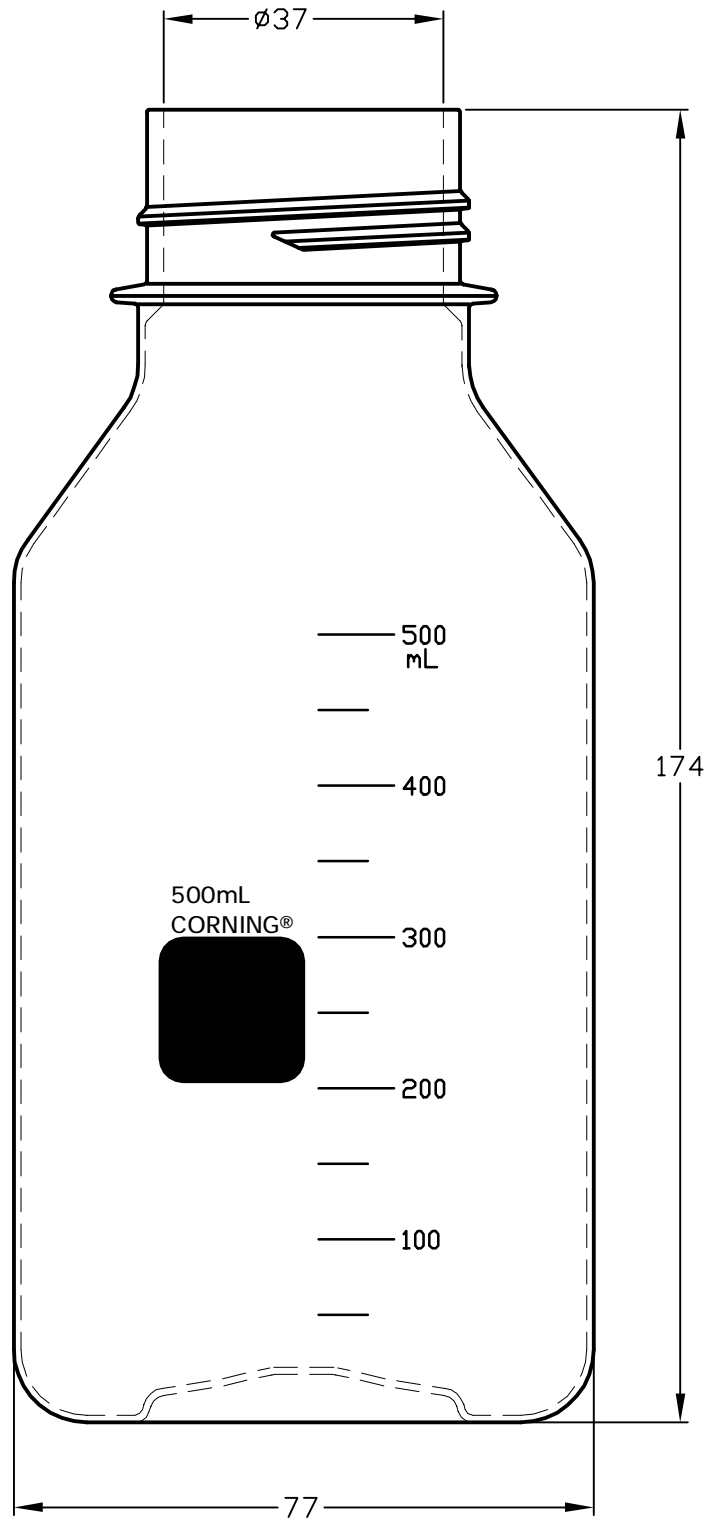

# WE HAVE A PRODUCT FOR YOU

Part #	68W532
Capacity	500ml
Color	Clear
Material	PET
Neck Width	45mm
Model	431532
Case Pack	24 ea.
Pallet Pack	840 ea. (35 Cases)
Industries	Lab & Science
Graduated	Yes
Graduation Range	100-500ml
Sterile	Yes
Feature	Disposable

COMPLETE CONSISTS OF 1 EACH:  
 PET BOTTLE, 500 ML  
 HDPE CAP, 45 mm

ALL DIMENSIONS ARE NOMINAL  
 DIMENSIONS IN MILLIMETERS UNLESS OTHERWISE NOTED

ITEM:	431532, PET BOTTLE, SQUARE, 45 MM CAP, 500 mL	
ENAMEL COLOR:	WHITE	
MATERIAL:	POLYETHYLENE TEREPHTHALATE (PET), CLEAR	
SCALE:	1:1	DATE: 20 SEP 2012