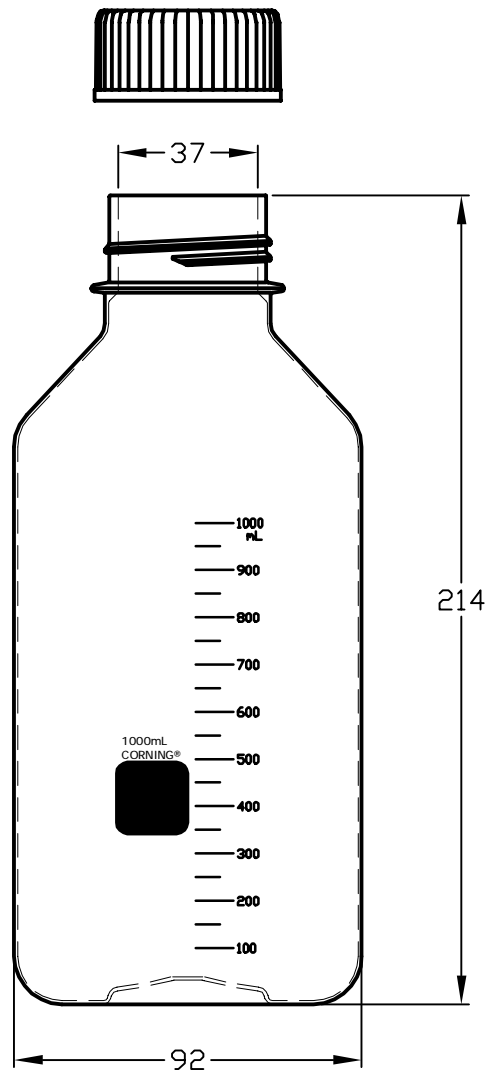

IF YOU...

MIX IT. FILL IT. PACK IT. SHIP IT.

WE HAVE A PRODUCT FOR YOU

Part #	68W533
Capacity	1 Liter
Color	Clear
Material	PET
Neck Width	45mm
Model	431533
Case Pack	24 ea.
Pallet Pack	480 ea. (20 Cases)
Industries	Lab & Science
Graduated	Yes
Graduation Range	100-100ml
Sterile	Yes
Feature	Disposable

COMPLETE CONSISTS OF 1 EACH:
 PET BOTTLE, 1000 ML
 HDPE CAP, 45 mm

ALL DIMENSIONS ARE NOMINAL
 DIMENSIONS IN MILLIMETERS UNLESS OTHERWISE NOTED

The
CARY COMPANY
 Est. 1895

ITEM:		431533, PET BOTTLE, SQUARE, 45 MM CAP, 1000 mL	
ENAMEL COLOR:		WHITE	
MATERIAL:		POLYETHYLENE TEREPHTHALATE (PET), CLEAR	
SCALE:	1/2	DATE:	20 SEP 2012