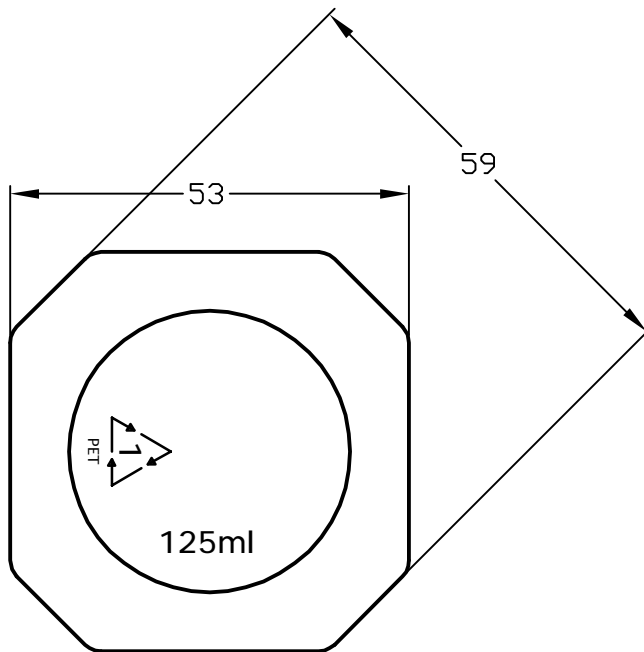

IF YOU...

MIX IT. FILL IT. PACK IT. SHIP IT.

WE HAVE A PRODUCT FOR YOU

Part #	68W731
Capacity	125ml
Color	Clear
Material	PET
Model	431731
Unit Pack	24 ea. (Shrink Wrapped)
Case Pack	48 ea. (2 Units)
Pallet Pack	2,496 ea. (52 Cases)
Industries	Lab & Science
Graduated	Yes
Graduation Range	25-125ml
Sterile	Yes
Feature	Disposable

ALL DIMENSIONS ARE NOMINAL
DIMENSIONS IN MILLIMETERS UNLESS OTHERWISE NOTED

The
CARYCOMPANY
Est. 1895

ITEM: 431731, STORAGE BOTTLE, PET, 37mm THREAD, 125mL

ENAMEL COLOR: N/A

MATERIAL: CLEAR PET (POLYETHYLENE TEREPHTHALATE)

SCALE: 1:1

DATE: 20 JUL 2011