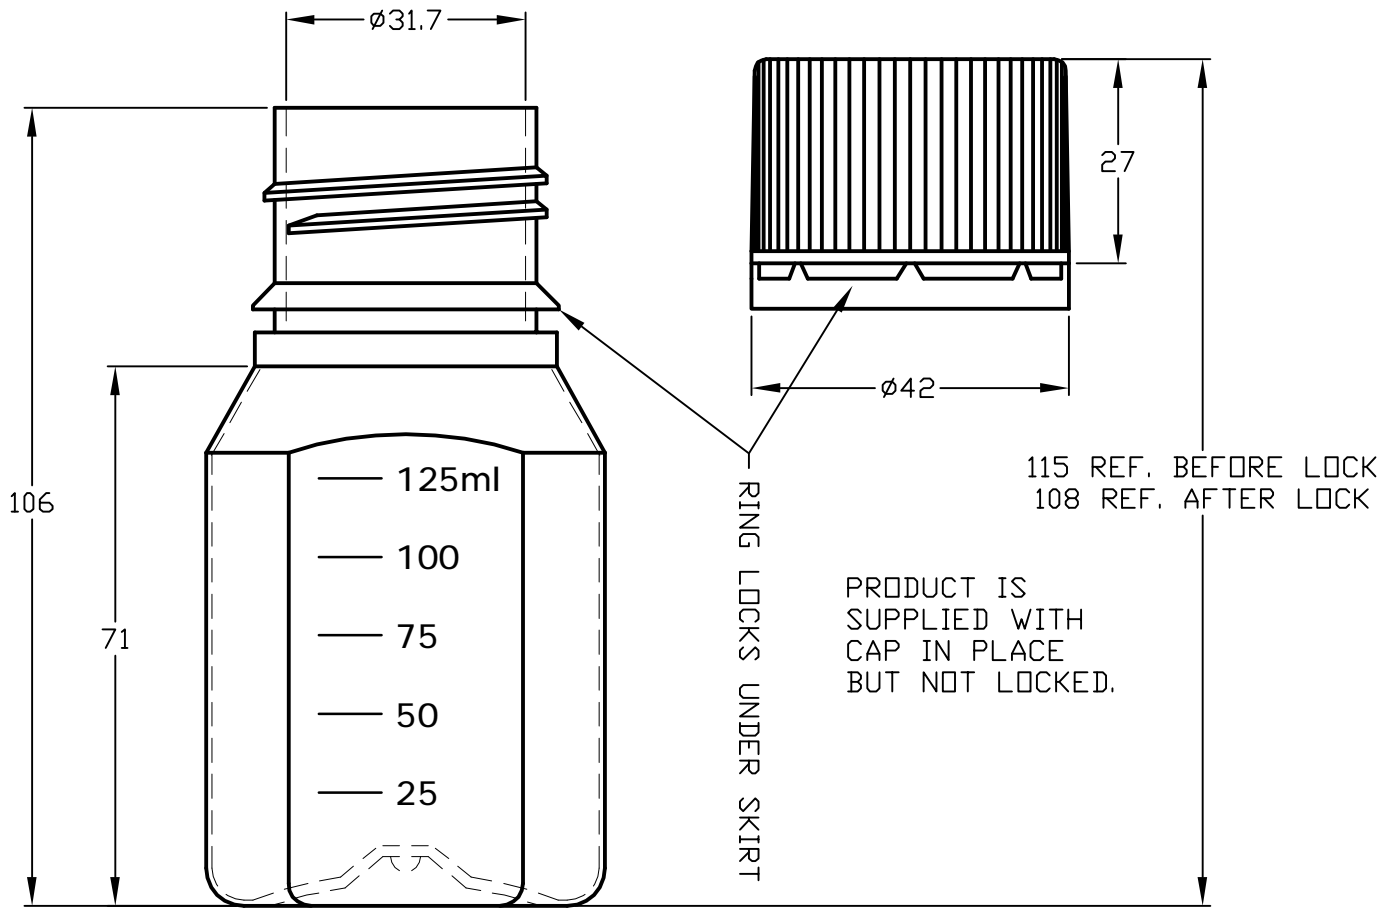

IF YOU...

MIX IT. FILL IT. PACK IT. SHIP IT.

WE HAVE A PRODUCT FOR YOU

Part #	68W731
Capacity	125ml
Color	Clear
Material	PET
Model	431731
Unit Pack	24 ea. (Shrink Wrapped)
Case Pack	48 ea. (2 Units)
Pallet Pack	2,496 ea. (52 Cases)
Industries	Lab & Science
Graduated	Yes
Graduation Range	25-125ml
Sterile	Yes
Feature	Disposable

ALL DIMENSIONS ARE NOMINAL
DIMENSIONS IN MILLIMETERS UNLESS OTHERWISE NOTED

The
CARYCOMPANY
Est. 1895

ITEM: 431731, STORAGE BOTTLE, PET, 37mm THREAD, 125mL

ENAMEL COLOR: N/A

MATERIAL: CLEAR PET (POLYETHYLENE TEREPHTHALATE)

SCALE: 1:1

DATE: 20 JUL 2011