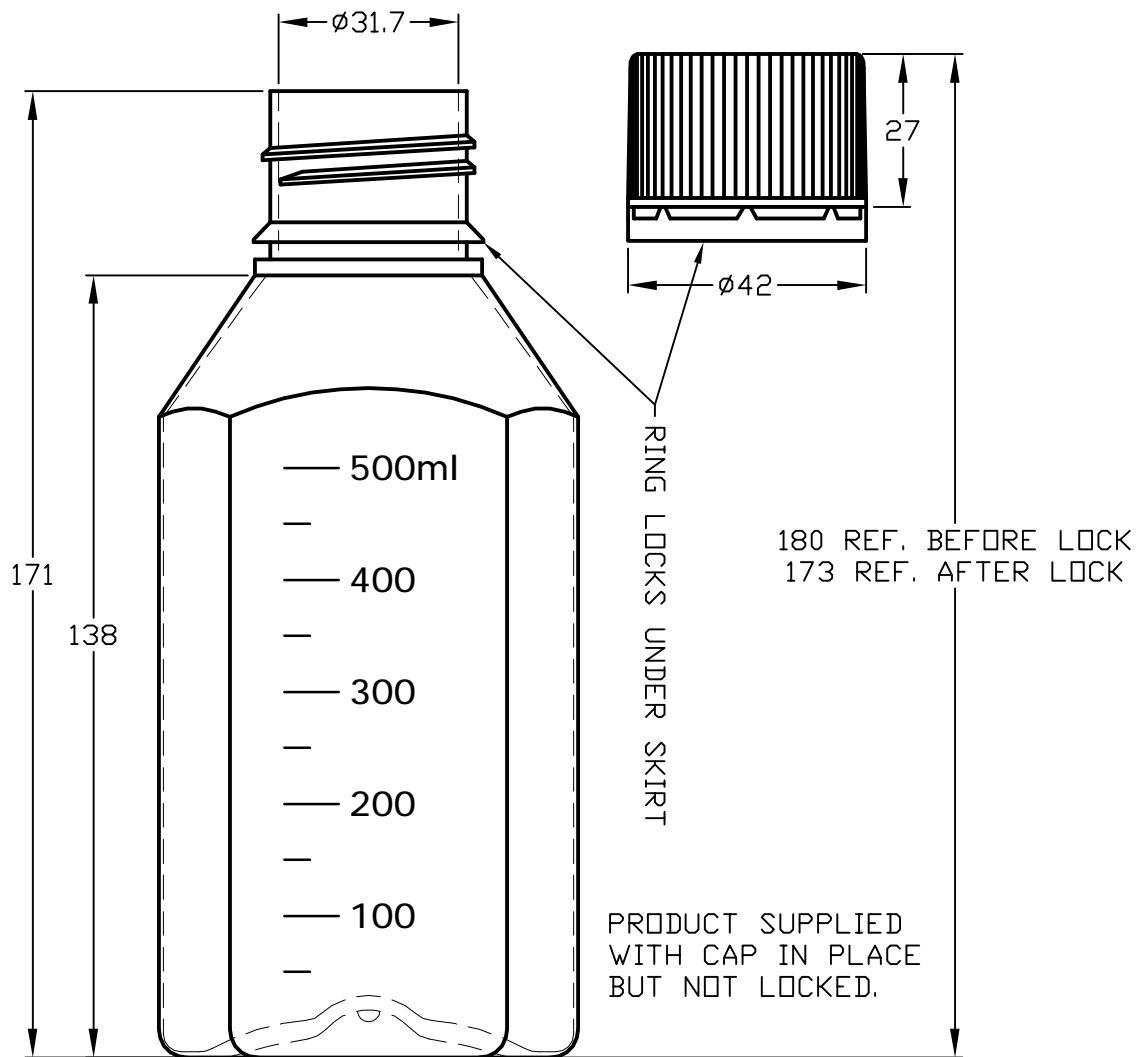

IF YOU...

MIX IT. FILL IT. PACK IT. SHIP IT.

WE HAVE A PRODUCT FOR YOU

Part #	68W733
Capacity	500ml
Color	Clear
Material	PET
Model	431733
Unit Pack	12 ea. (Shrink Wrapped)
Case Pack	24 ea. (2 Units)
Pallet Pack	1,008 ea. (42 Cases)
Industries	Lab & Science
Graduated	Yes
Graduation Range	50-500ml
Sterile	Yes
Feature	Disposable

ALL DIMENSIONS ARE NOMINAL
DIMENSIONS IN MILLIMETERS UNLESS OTHERWISE NOTED

The
CARY COMPANY
Est. 1895

ITEM: 431733, STORAGE BOTTLE, PET, 37mm THREAD, 500mL

ENAMEL COLOR: N/A

MATERIAL: CLEAR PET (POLYETHYLENE TEREPHTHALATE)

SCALE: 3:4

DATE: 20 JUL 2011