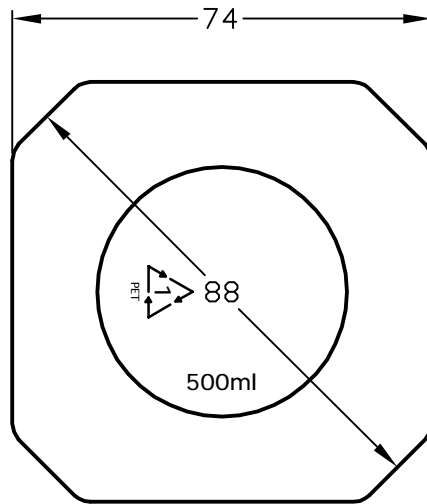

IF YOU...

MIX IT. FILL IT. PACK IT. SHIP IT.

WE HAVE A PRODUCT FOR YOU

Part #	68W733
Capacity	500ml
Color	Clear
Material	PET
Model	431733
Unit Pack	12 ea. (Shrink Wrapped)
Case Pack	24 ea. (2 Units)
Pallet Pack	1,008 ea. (42 Cases)
Industries	Lab & Science
Graduated	Yes
Graduation Range	50-500ml
Sterile	Yes
Feature	Disposable

ALL DIMENSIONS ARE NOMINAL
DIMENSIONS IN MILLIMETERS UNLESS OTHERWISE NOTED

The
CARY COMPANY
Est. 1895

ITEM: 431733, STORAGE BOTTLE, PET, 37mm THREAD, 500mL

ENAMEL COLOR: N/A

MATERIAL: CLEAR PET (POLYETHYLENE TEREPHTHALATE)

SCALE: 3:4

DATE: 20 JUL 2011