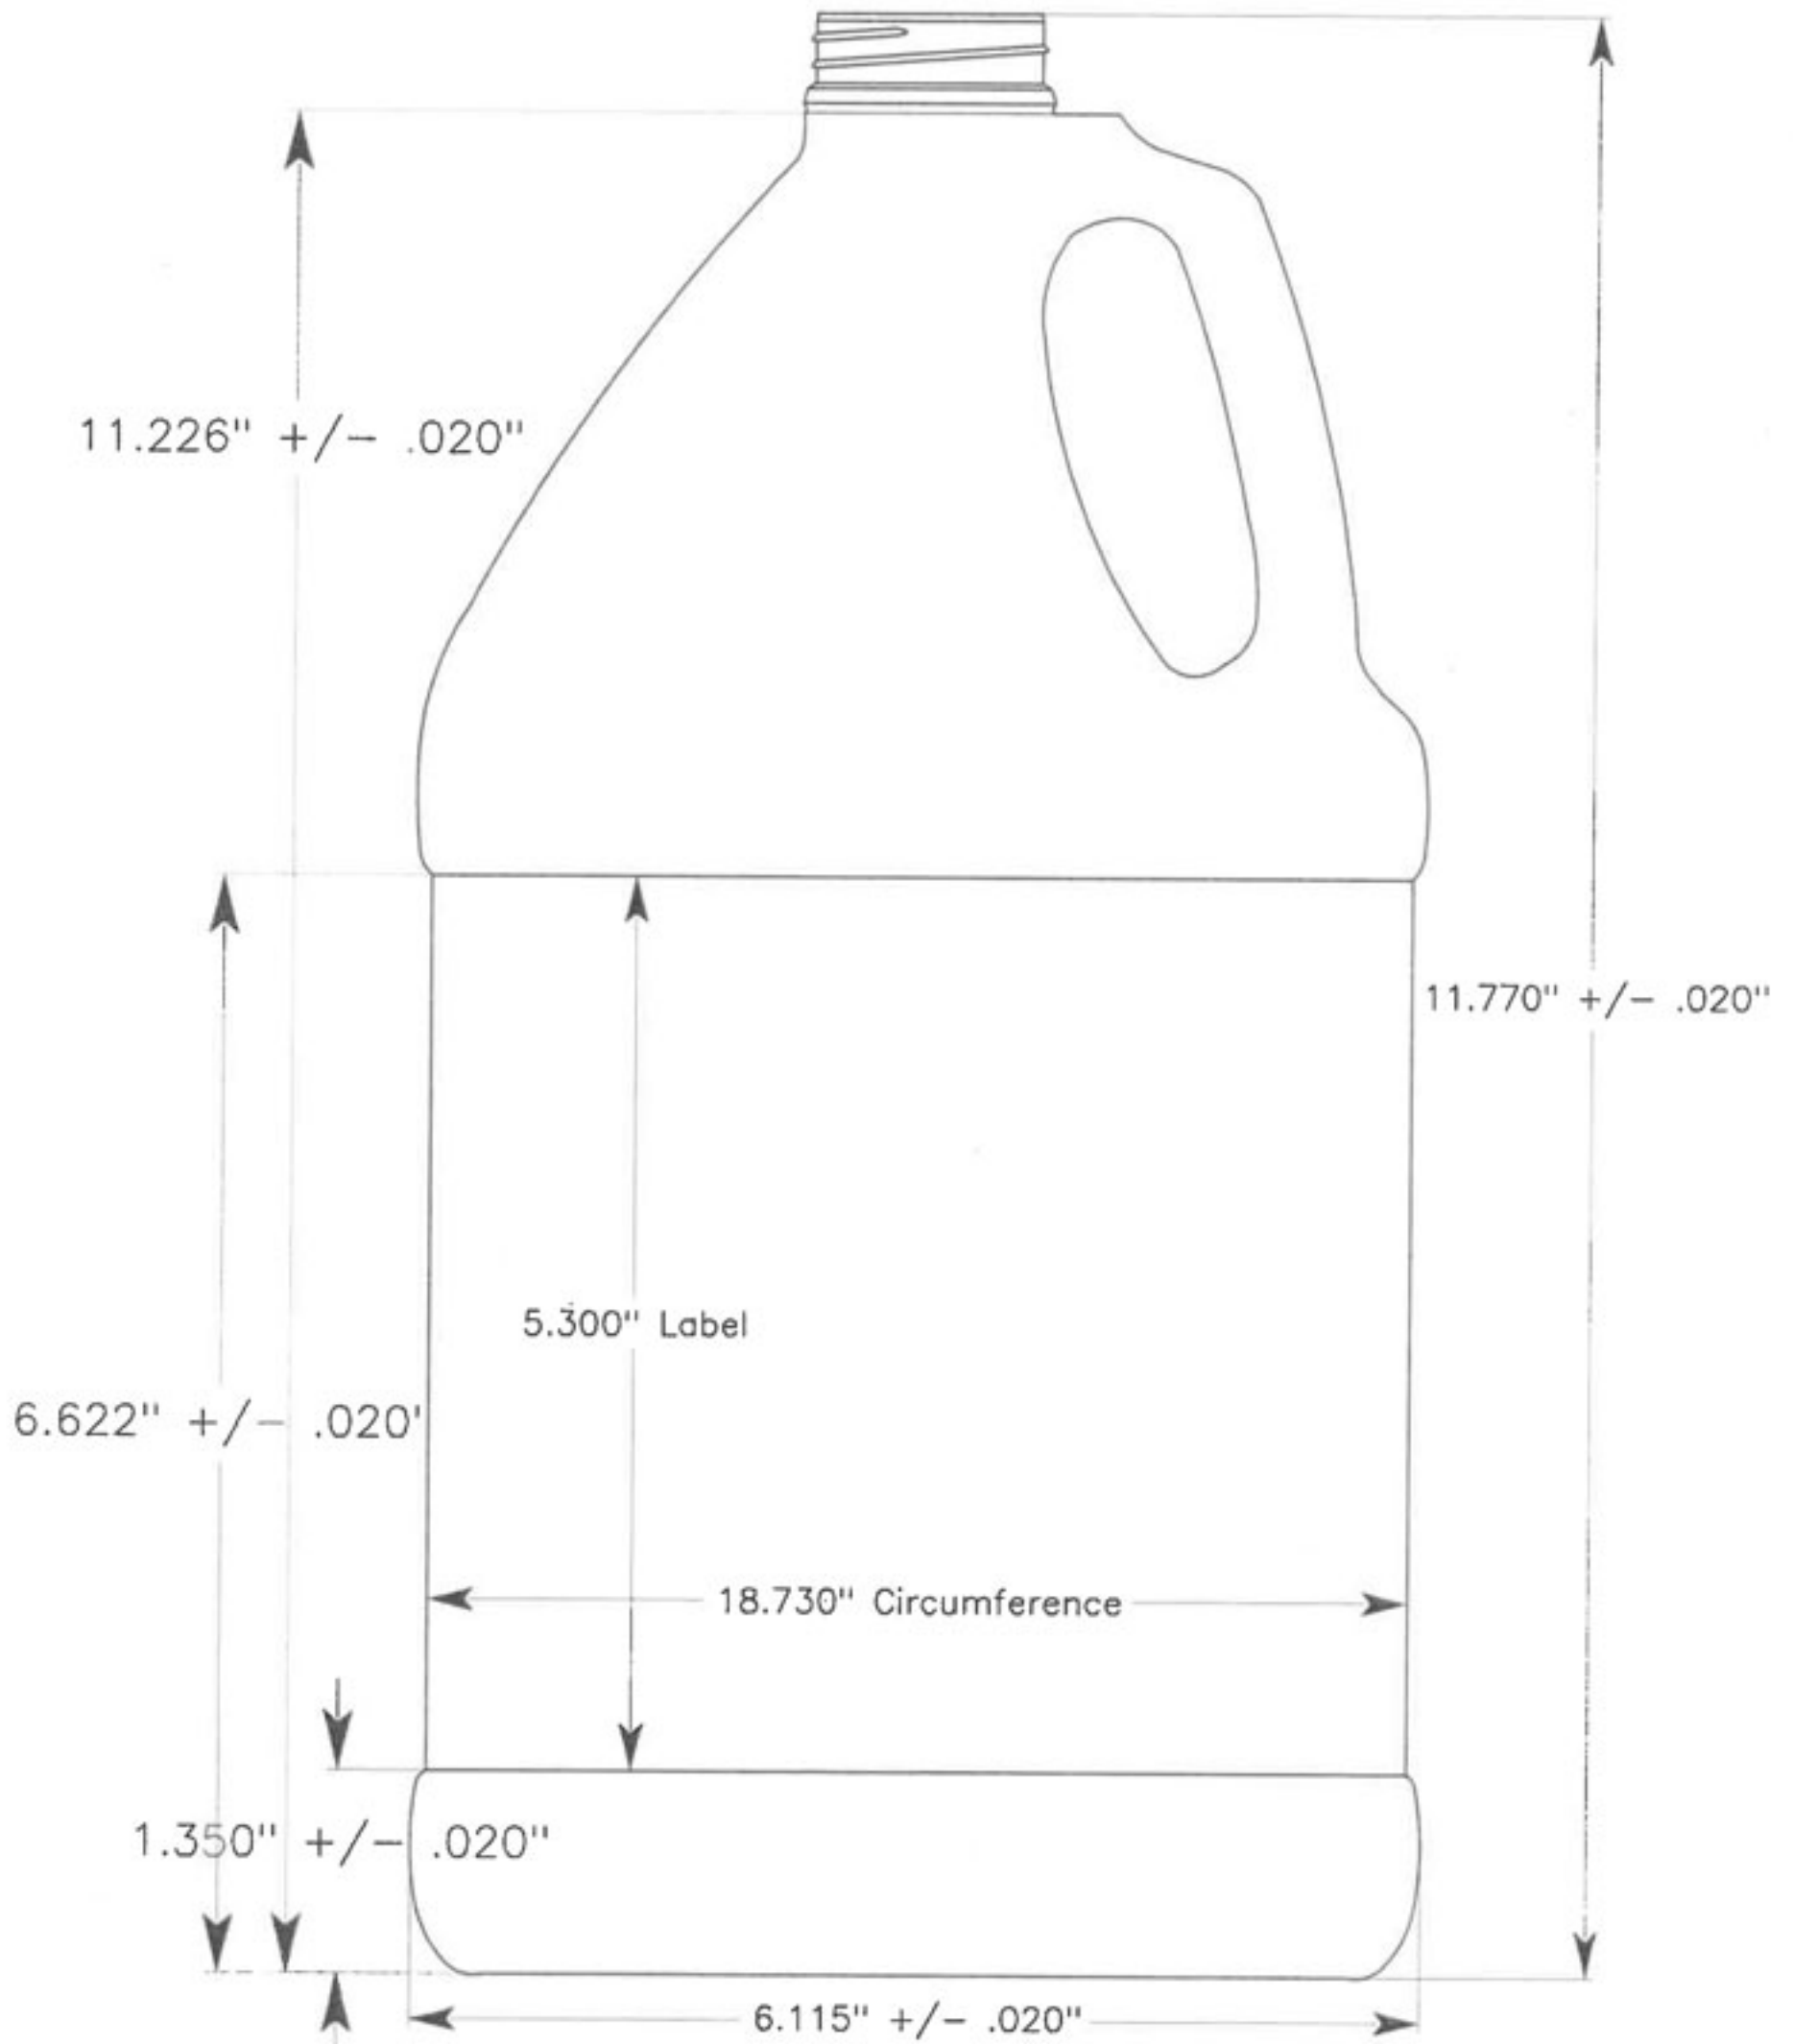

IF YOU...

MIX IT. FILL IT. PACK IT. SHIP IT.

WE HAVE A **PRODUCT** FOR YOU

Part # 68WA4U

Plastic Industrial Round & Square Jugs

1 Gallon Amber HDPE Plastic Round Jug, 38mm
38-400, UN Rated, 4x1 Reshipper Box

The
CARYCOMPANY
Est. 1895

1195 W. Fullerton Ave. | Addison, IL 60101 | T: 630.629.6600 | F: 630.629.3690 | TheCaryCompany.com

Overflow 135 oz. +/- 1 oz.

Do Not Scale Drawing