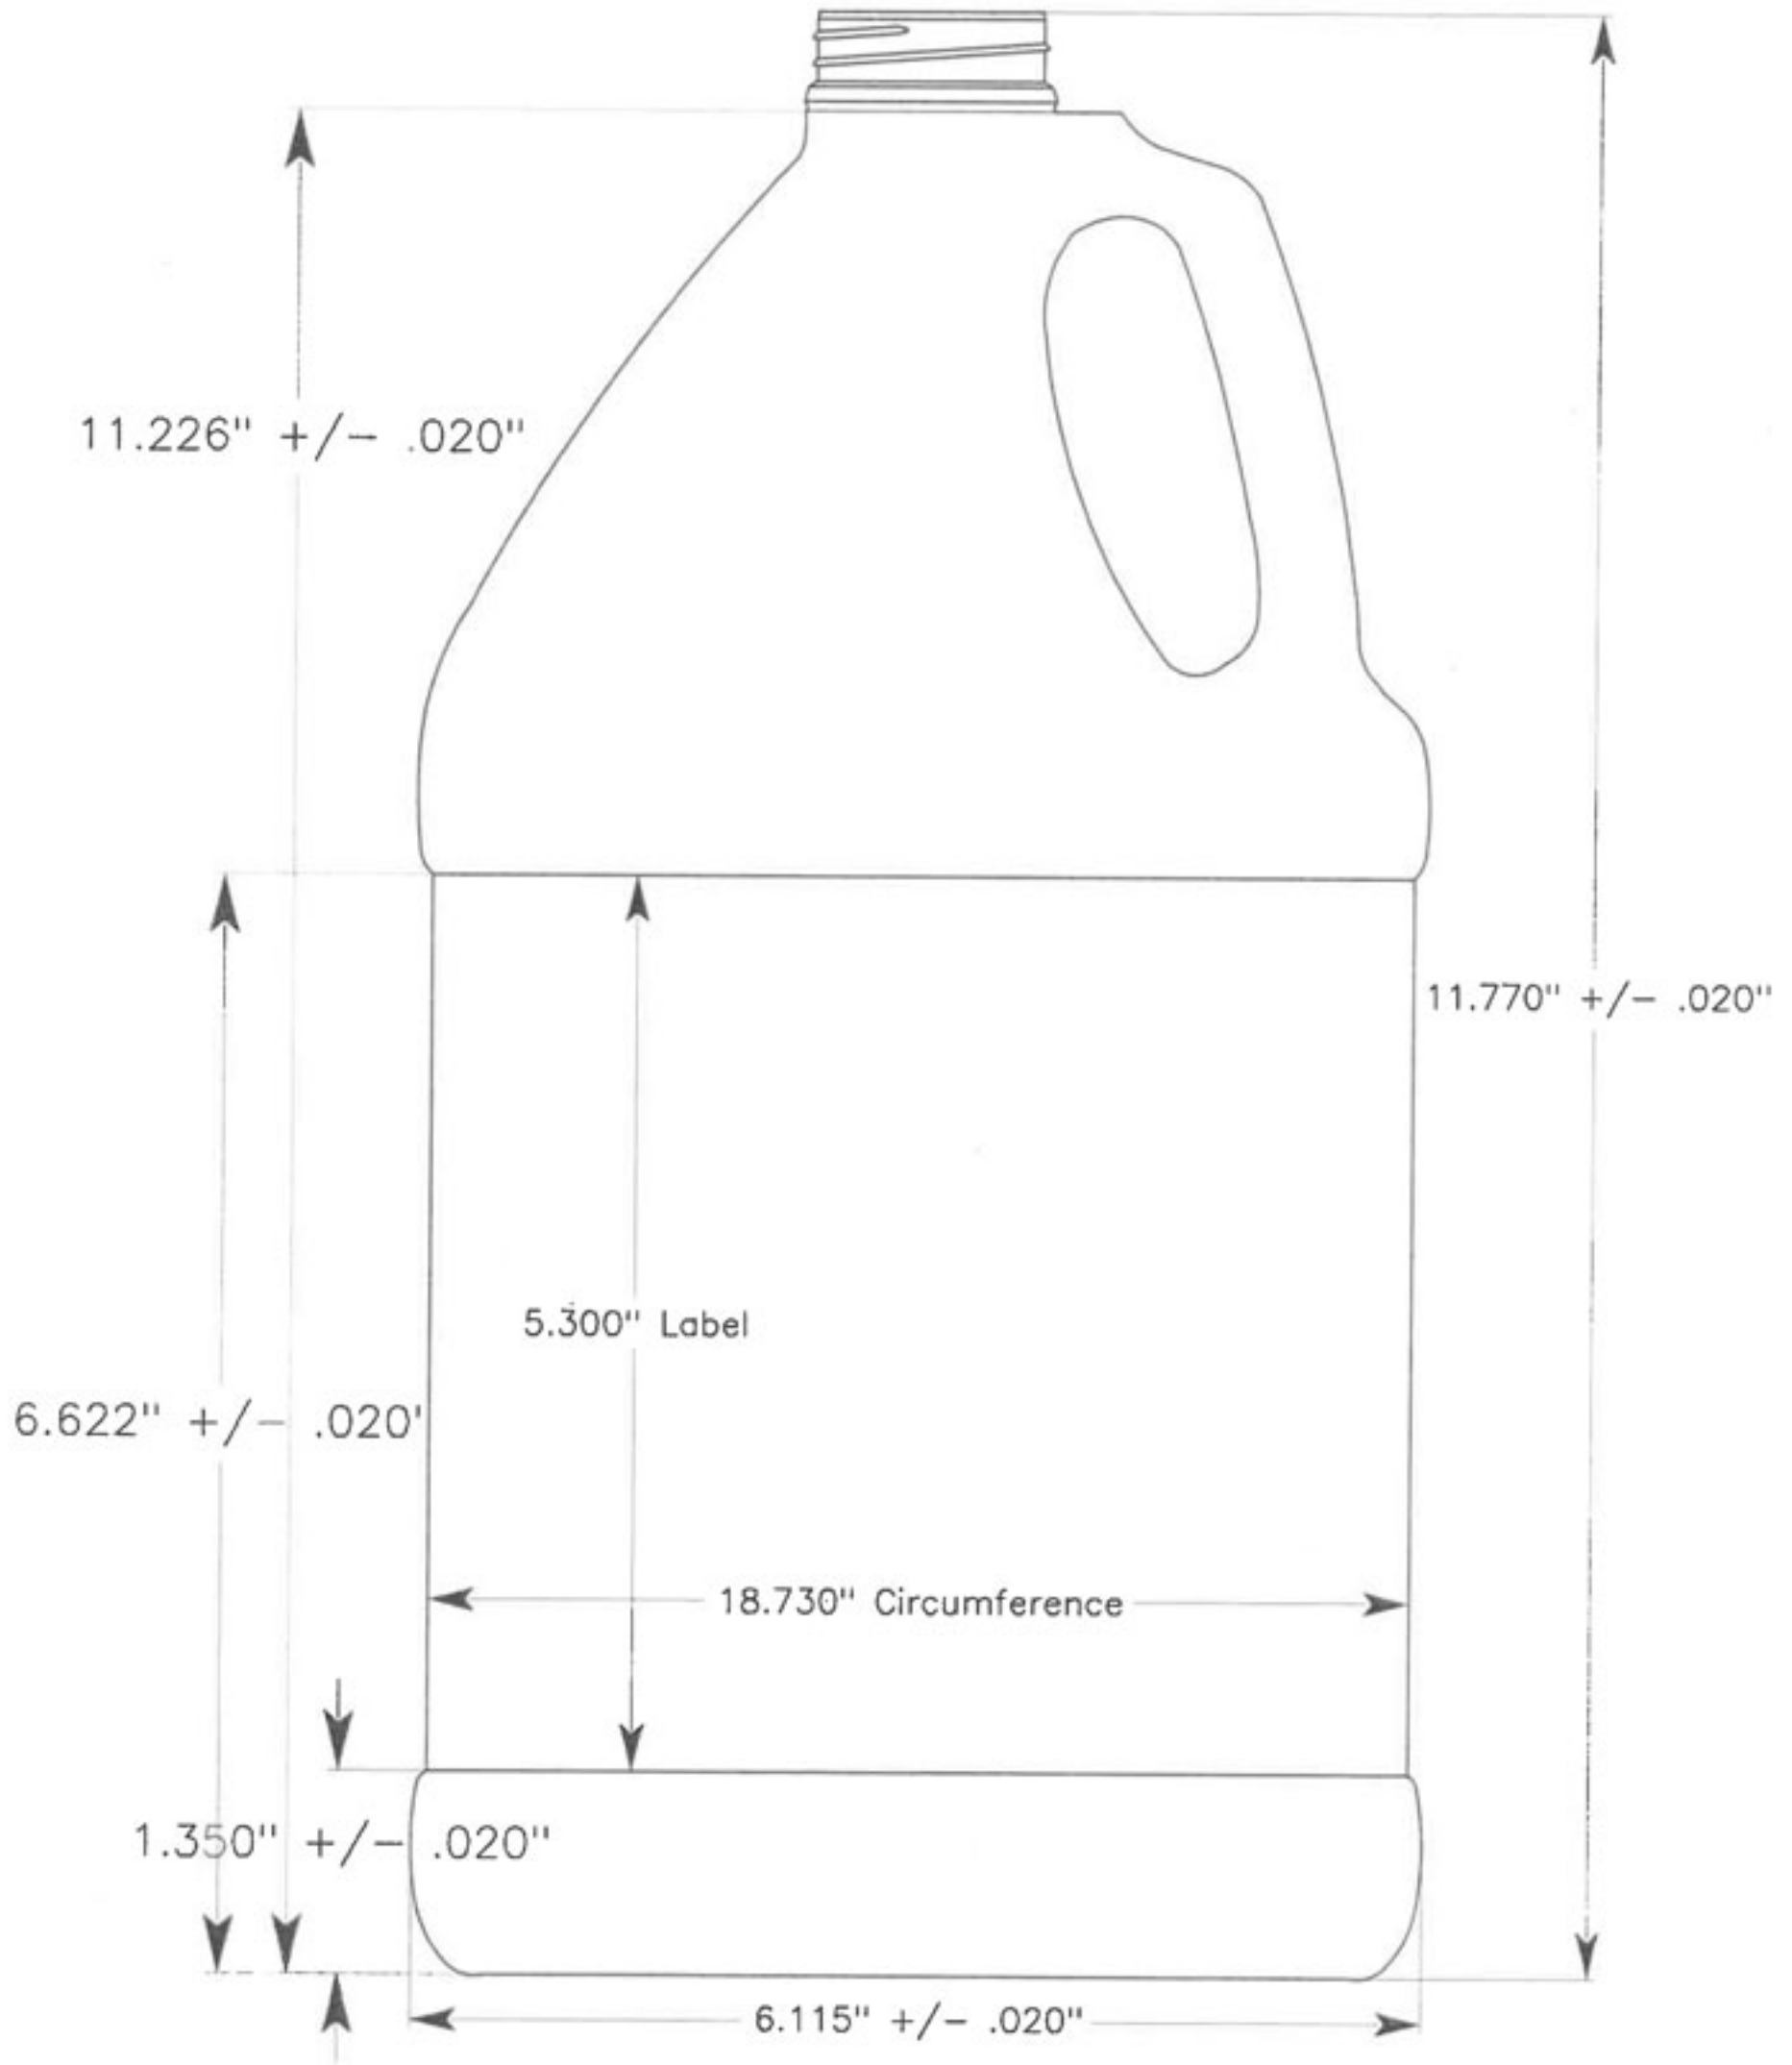

IF YOU...

MIX IT. FILL IT. PACK IT. SHIP IT.

WE HAVE A PRODUCT FOR YOU

Part # 68WAS4

Plastic Industrial Round & Square Jugs

1 Gallon Amber HDPE Plastic Round Jug, 38mm
38-400, 4x1 Reshipper Box

The
CARYCOMPANY
Est. 1895

1195 W. Fullerton Ave. | Addison, IL 60101 | T: 630.629.6600 | F: 630.629.3690 | TheCaryCompany.com

Overflow 135 oz. +/- 1 oz.

Do Not Scale Drawing