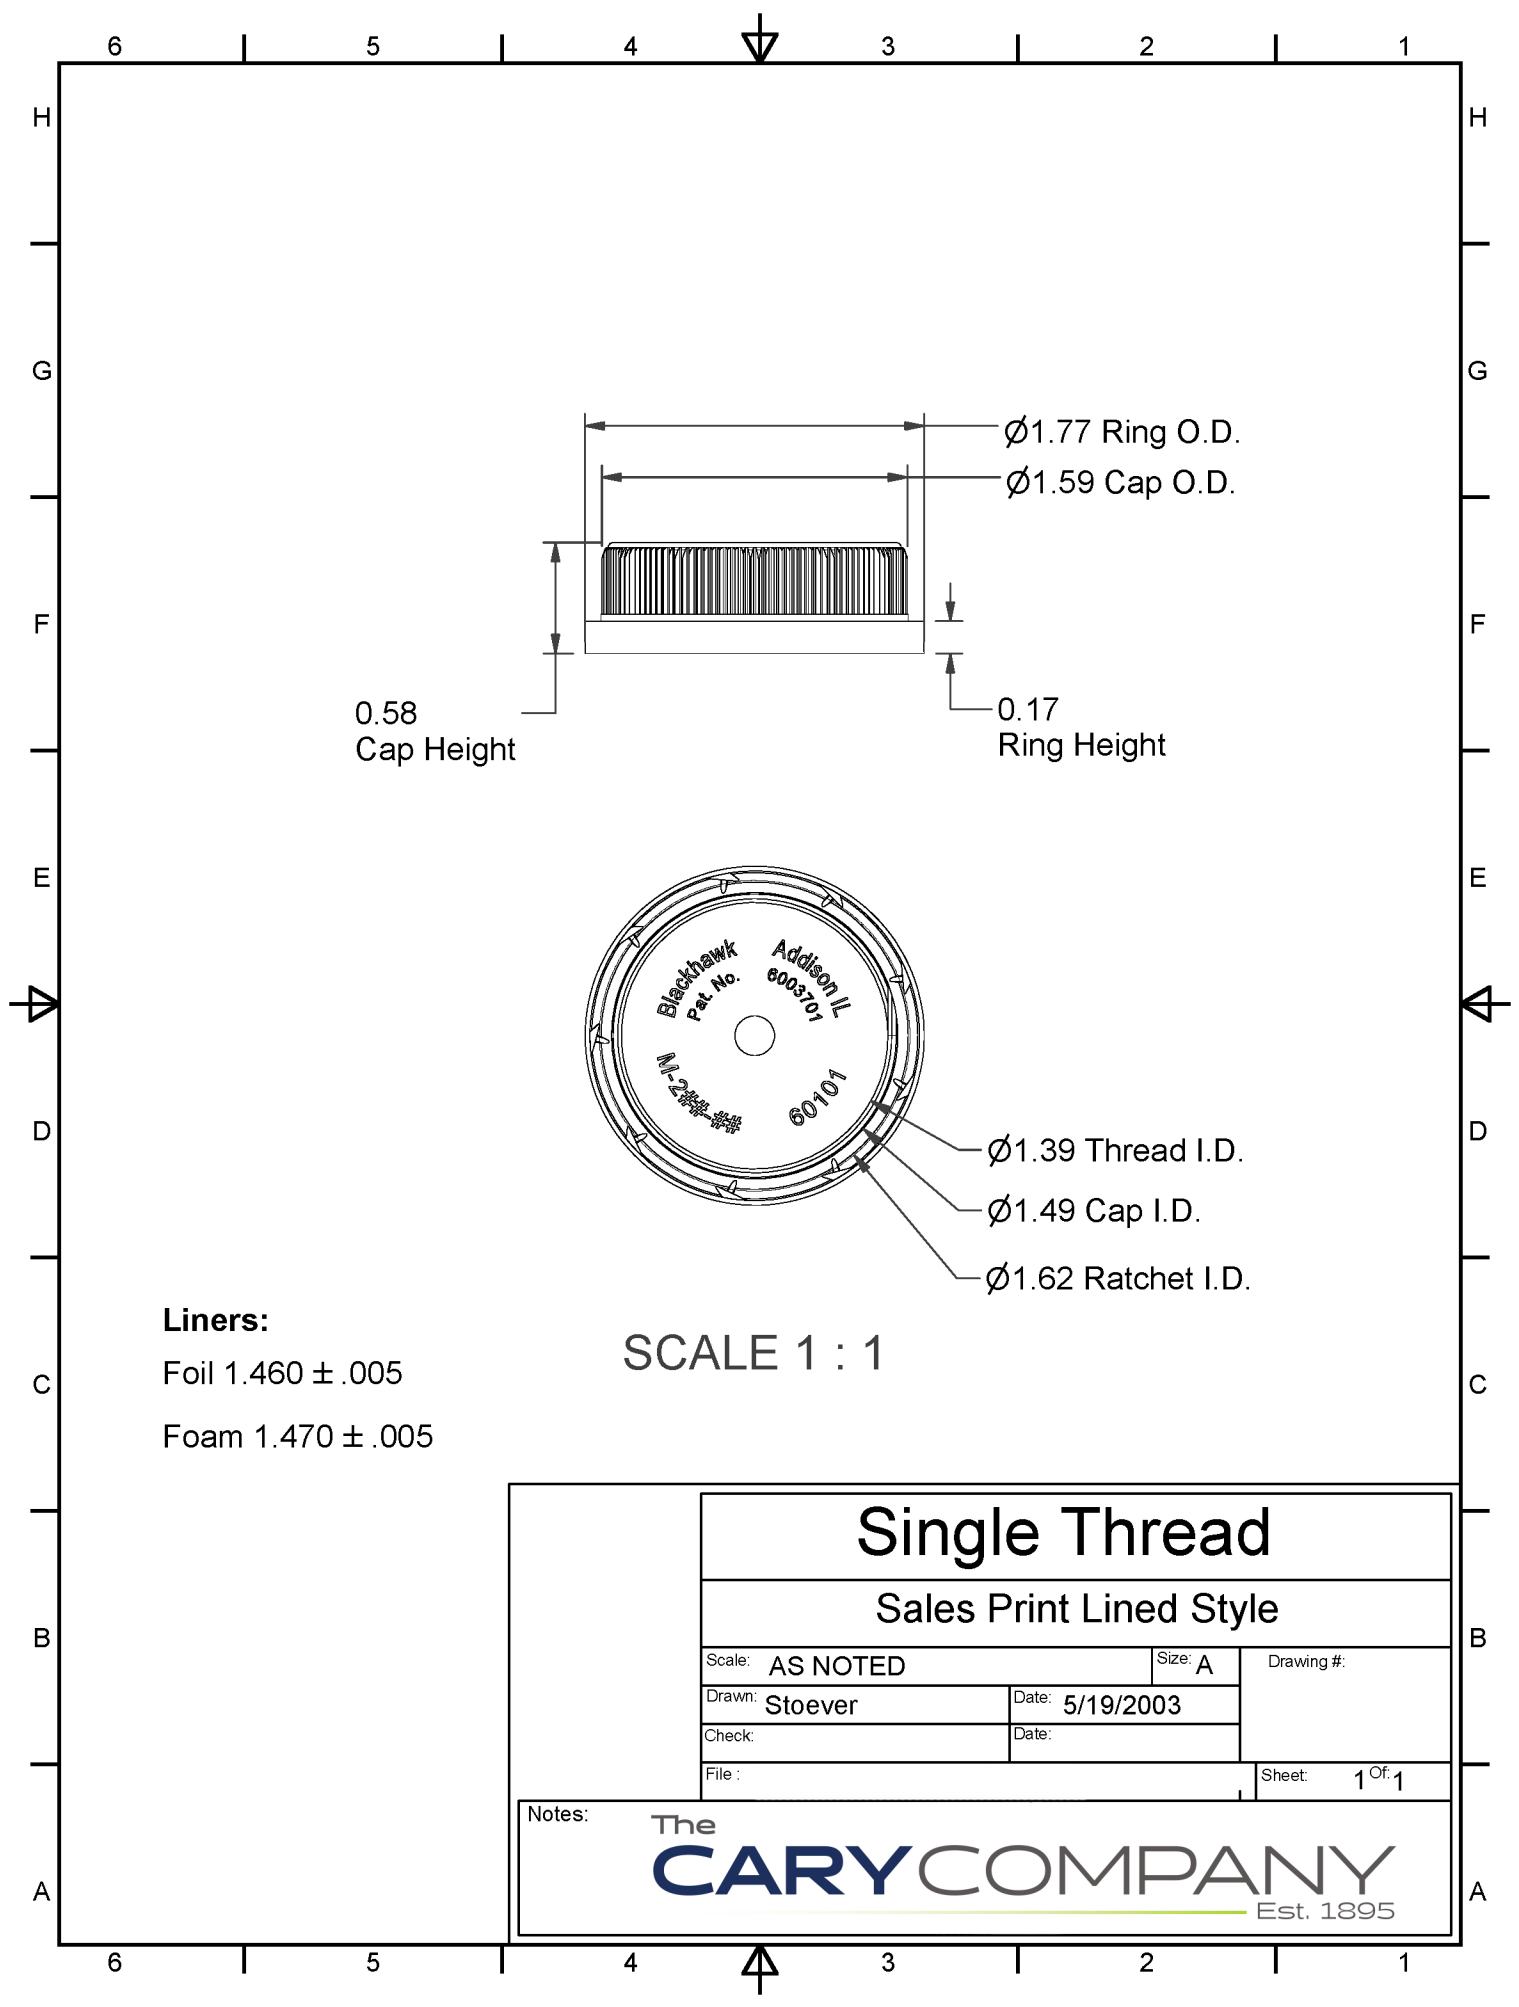

# WE HAVE A PRODUCT FOR YOU

Part #	68WB39
Neck Width	38mm
Color	Black
Material	HDPE
Case Pack	2,400 ea.
Pallet Pack	48,000 ea. (20 Cases)

0.58  
Cap Height

Ø1.77 Ring O.D.

Ø1.59 Cap O.D.

0.17  
Ring Height

Ø1.39 Thread I.D.

Ø1.49 Cap I.D.

Ø1.62 Ratchet I.D.

**Liners:**

Foil 1.460 ± .005

Foam 1.470 ± .005

SCALE 1 : 1

# Single Thread

## Sales Print Lined Style

Scale: AS NOTED	Size: A	Drawing #:
Drawn: Stoever	Date: 5/19/2003	
Check:	Date:	
File:	Sheet: 1 Of 1	

Notes:

The  
**CARY COMPANY**  
Est. 1895