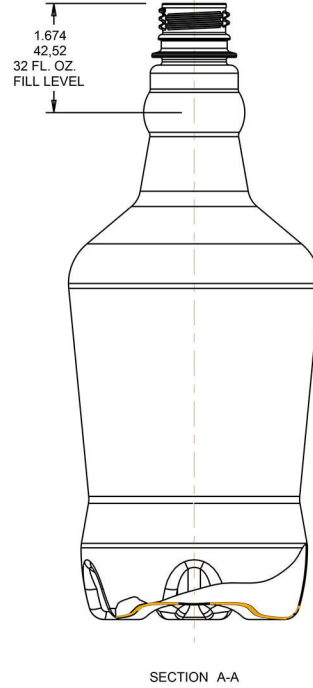

IF YOU...

MIX IT. FILL IT. PACK IT. SHIP IT.

WE HAVE A PRODUCT FOR YOU

Part #	68WC32
Capacity	32 oz.
Color	Clear
Material	PET
Dimensions	3.537" Dia x 9.451"H
Neck Finish	PCO-1810
Neck Width	28 mm
BPA Free	Yes
FDA Approved	Yes
Case Pack	60 ea.
Pallet Pack	720 ea. (12 Cases)
Industries	Food & Beverage

NPD # 1235							
All measurements are in inches, (mm)	Color	Min. Thk (in.)	Weight (g)	Overflow (mL)	Revisions		
		.008	43.0g ± 1.0g	978.5cc ± 15cc	A	3.557 WAS 3.425	
Tolerance: Where not shown	NECK FINISH	1810 PCO		Scale: 1.000		Drawn By: J.ZWEIFEL	Date: 16-Jan-14
Decimal ± 0.05 (1.27)	MATERIAL:	PET		32 oz. GROWLER		Drawn Rev: A	
Angular ± 1°	Approved By:		Drawing NO:		P0946CYFT28PCO		