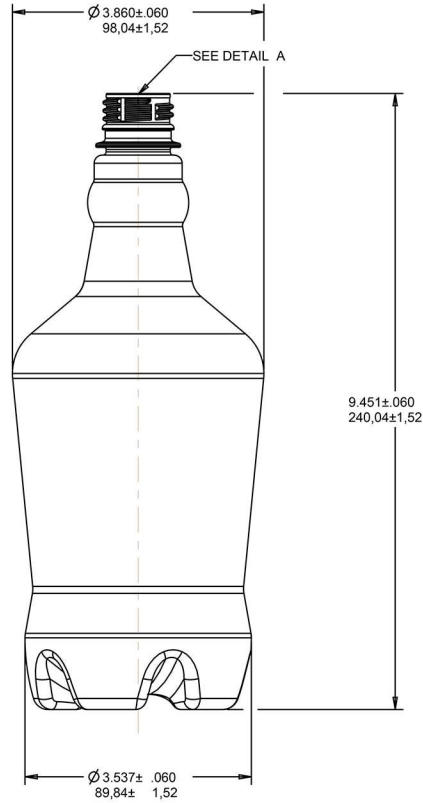

IF YOU...

MIX IT. FILL IT. PACK IT. SHIP IT.

WE HAVE A PRODUCT FOR YOU

Part #	68WC32
Capacity	32 oz.
Color	Clear
Material	PET
Dimensions	3.537" Dia x 9.451"H
Neck Finish	PCO-1810
Neck Width	28 mm
BPA Free	Yes
FDA Approved	Yes
Case Pack	60 ea.
Pallet Pack	720 ea. (12 Cases)
Industries	Food & Beverage

NPD # 1235							
All measurements are in inches, (mm)	Color	Min. Thk (in.)	Weight (g)	Overflow (mL)	Revisions		
		.008	43.0g ± 1.0g	978.5cc ± 15cc	A	3.557 WAS 3.425	
Tolerance: Where not shown	NECK FINISH	1810 PCO		Scale: 1.000		Drawn By: J.ZWEIFEL	Date: 16-Jan-14
Decimal ± 0.05 (1.27)	MATERIAL:	PET		32 oz. GROWLER		Drawn Rev: A	
Angular ± 1°	Approved By:		Drawing NO:		P0946CYFT28PCO		