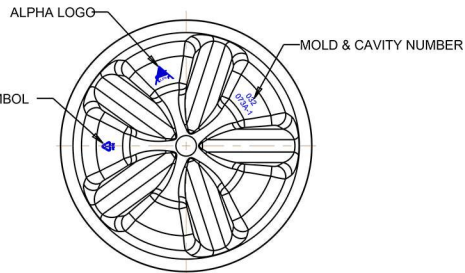

IF YOU...

MIX IT. FILL IT. PACK IT. SHIP IT.

WE HAVE A PRODUCT FOR YOU

Part #	68WC32
Capacity	32 oz.
Color	Clear
Material	PET
Dimensions	3.537" Dia x 9.451"H
Neck Finish	PCO-1810
Neck Width	28 mm
BPA Free	Yes
FDA Approved	Yes
Case Pack	60 ea.
Pallet Pack	720 ea. (12 Cases)
Industries	Food & Beverage

NPD # 1235							
All measurements are in inches, (mm)	Color	Min. Thk (in.)	Weight (g)	Overflow (mL)	Revisions		
		.008	43.0g ± 1.0g	978.5cc ± 15cc	A	3.557 WAS 3.425	
Tolerance: Where not shown	NECK FINISH	1810 PCO		Scale: 1.000		Drawn By: J.ZWEIFEL	Date: 16-Jan-14
Decimal ± 0.05 (1.27)	MATERIAL:	PET		32 oz. GROWLER		Drawn Rev: A	
Angular ± 1°	Approved By:		Drawing NO:		P0946CYFT28PCO		