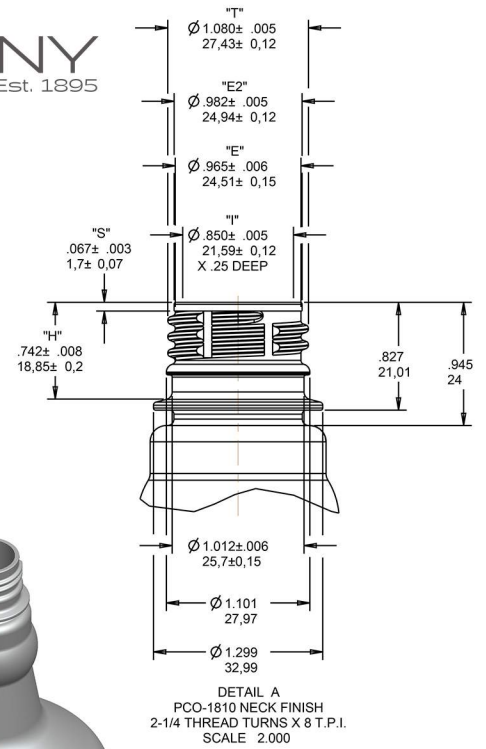

IF YOU...

MIX IT. FILL IT. PACK IT. SHIP IT.

WE HAVE A PRODUCT FOR YOU

Part #	68WC32
Capacity	32 oz.
Color	Clear
Material	PET
Dimensions	3.537" Dia x 9.451"H
Neck Finish	PCO-1810
Neck Width	28 mm
BPA Free	Yes
FDA Approved	Yes
Case Pack	60 ea.
Pallet Pack	720 ea. (12 Cases)
Industries	Food & Beverage

NPD # 1235							
All measurements are in inches, (mm)	Color	Min. Thk (in.)	Weight (g)	Overflow (mL)	Revisions		
		.008	43.0g ± 1.0g	978.5cc ± 15cc	A	3.557 WAS 3.425	
Tolerance: Where not shown	NECK FINISH	1810 PCO		Scale: 1.000		Drawn By: J.ZWEIFEL	Date: 16-Jan-14
Decimal ± 0.05 (1.27)	MATERIAL:	PET		32 oz. GROWLER		Drawn Rev: A	
Angular ± 1°	Approved By:		Drawing NO:		P0946CYFT28PCO		