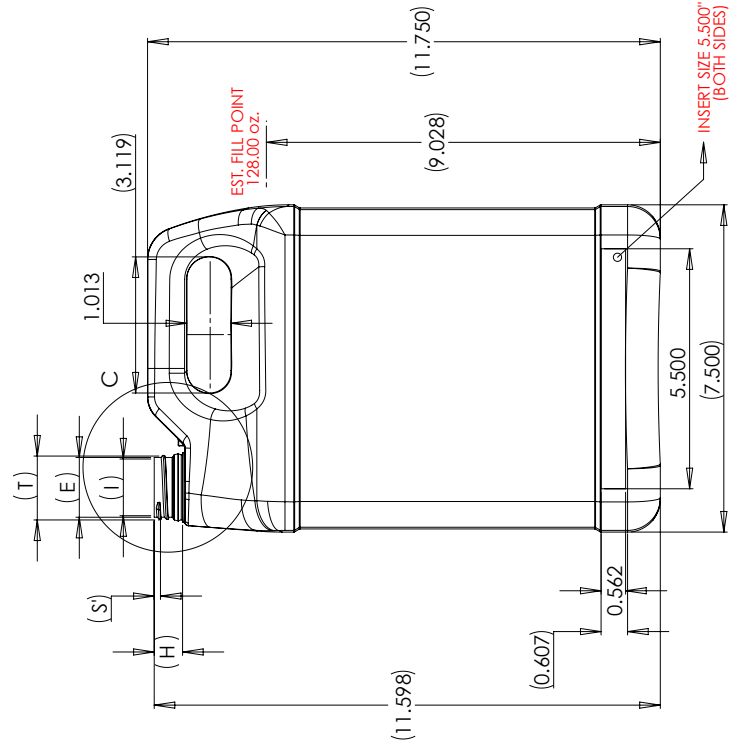

IF YOU...

MIX IT. FILL IT. PACK IT. SHIP IT.

WE HAVE A PRODUCT FOR YOU

Part #: 68WFSB

Plastic F-Style Bottles

1 Gallon Black HDPE Plastic F-Style Bottle,
38mm 38-400, Window Stripe

The
CARYCOMPANY
Est. 1895

1195 W. Fullerton Ave. | Addison, IL 60101 | T: 630.629.6600 | F: 630.629.3690 |

EST. FILL POINT
128.00 oz.

INSERT SIZE 5.500" X 0.562"
(BOTH SIDES)

SYM.	DATE	REVISIONS

38 mm NBO NECK FINISH		
SYM.	MAX.	MIN.
T	1.476	1.452
E	1.382	1.358
H	0.665	0.635
S'	0.158	0.128
I	0.000	0.987
BH	0.563	0.533
BD	1.552	1.528

TOLERANCES		REVISIONS	
DECIMAL	NO.	DATE	BY
±.000			
HEIGHT ±.080			
WIDTH&DEPTH ±.120			

DRAWN BY MW DATE 6.15.20 MATERIAL HDPE			
REDRAWN BY DATE 000000 DRAWING NO.		SCALE 1-2	
CHK'D BY 6014-050			

Weight 142 ± 3 GRAMS
EST. OVERFLOW 144.08 oz.