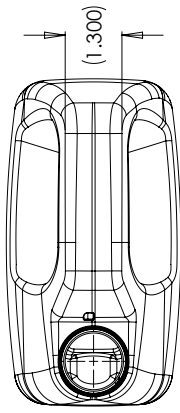

IF YOU...

MIX IT. FILL IT. PACK IT. SHIP IT.

WE HAVE A PRODUCT FOR YOU

Part #: 68WFSB

Plastic F-Style Bottles

1 Gallon Black HDPE Plastic F-Style Bottle,
38mm 38-400, Window Stripe

The
CARYCOMPANY
Est. 1895

1195 W. Fullerton Ave. | Addison, IL 60101 | T: 630.629.6600 | F: 630.629.3690 |

EST. FILL POINT
128.00 oz.

INSERT SIZE 5.500" X 0.562"
(BOTH SIDES)

SYM.	DATE	REVISIONS

38 mm NBO NECK FINISH		
SYM.	MAX.	MIN.
T	1.476	1.452
E	1.382	1.358
H	0.665	0.635
S'	0.158	0.128
I	0.000	0.987
BH	0.563	0.533
BD	1.552	1.528

TOLERANCES		REVISIONS	
DECIMAL	NO.	DATE	BY
±.000			
HEIGHT ±.080			
WIDTH&DEPTH ±.120			

DRAWN BY MW DATE 6.15.20 MATERIAL HDPE			
REDRAWN BY DATE 000000 DRAWING NO.		SCALE 1-2	
CHK'D BY 6014-050			

Weight 142 ± 3 GRAMS
EST. OVERFLOW 144.08 oz.