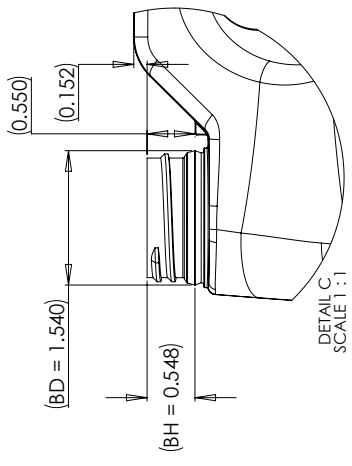

IF YOU...

MIX IT. FILL IT. PACK IT. SHIP IT.

WE HAVE A PRODUCT FOR YOU

Part #: 68WFSB

Plastic F-Style Bottles

1 Gallon Black HDPE Plastic F-Style Bottle,
38mm 38-400, Window Stripe

The
CARYCOMPANY
Est. 1895

1195 W. Fullerton Ave. | Addison, IL 60101 | T: 630.629.6600 | F: 630.629.3690 |

EST. FILL POINT
128.00 oz.

INSERT SIZE 5.500" X 0.562"
(BOTH SIDES)

SYM.	DATE	REVISIONS

38 mm NBO NECK FINISH		
SYM.	MAX.	MIN.
T	1.476	1.452
E	1.382	1.358
H	0.665	0.635
S'	0.158	0.128
I	0.000	0.987
BH	0.563	0.533
BD	1.552	1.528

TOLERANCES		REVISIONS	
DECIMAL	NO.	DATE	BY
±.000			
HEIGHT ±.080			
WIDTH&DEPTH ±.120			

DRAWN BY MW DATE 6.15.20 MATERIAL HDPE			
REDRAWN BY DATE 000000 DRAWING NO.		SCALE 1-2	
CHK'D BY 6014-050			

Weight 142 ± 3 GRAMS
EST. OVERFLOW 144.08 oz.