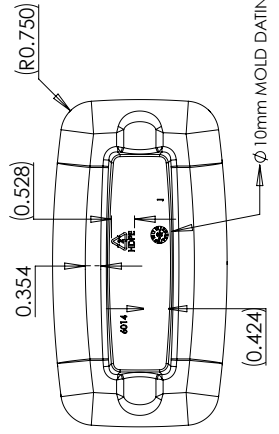

IF YOU...

MIX IT. FILL IT. PACK IT. SHIP IT.

WE HAVE A PRODUCT FOR YOU

Part #: 68WFSB

Plastic F-Style Bottles

1 Gallon Black HDPE Plastic F-Style Bottle,
38mm 38-400, Window Stripe

The
CARYCOMPANY
Est. 1895

1195 W. Fullerton Ave. | Addison, IL 60101 | T: 630.629.6600 | F: 630.629.3690 |

EST. FILL POINT
128.00 oz.

INSERT SIZE 5.500" X 0.562"
(BOTH SIDES)

SYM.	DATE	REVISIONS

38 mm NBO NECK FINISH		
SYM.	MAX.	MIN.
T	1.476	1.452
E	1.382	1.358
H	0.665	0.635
S'	0.158	0.128
I	0.000	0.987
BH	0.563	0.533
BD	1.552	1.528

TOLERANCES		REVISIONS	
DECIMAL	NO.	DATE	BY
±.000			
HEIGHT ±.080			
WIDTH&DEPTH ±.120			

DRAWN BY MW DATE 6.15.20 MATERIAL HDPE			
REDRAWN BY DATE 000000 DRAWING NO.		SCALE 1-2	
CHK'D BY 6014-050			

Weight 142 ± 3 GRAMS
EST. OVERFLOW 144.08 oz.