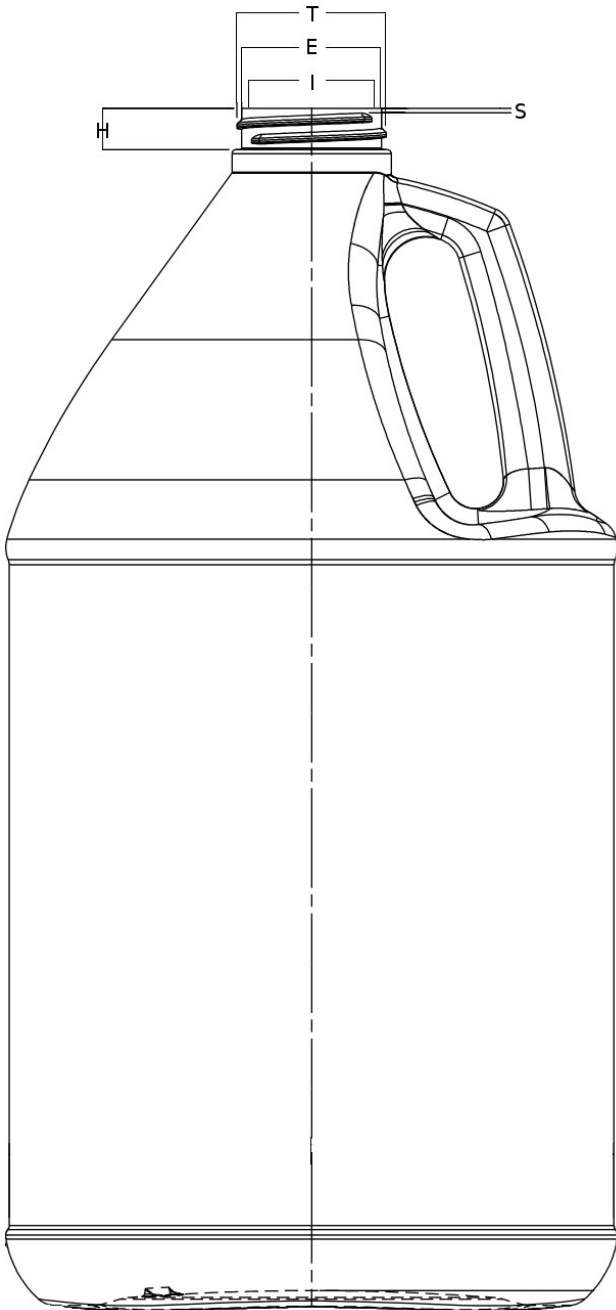

IF YOU...

MIX IT. FILL IT. PACK IT. SHIP IT.

WE HAVE A **PRODUCT** FOR YOU

Part #: 68WNRG

Plastic Industrial Round & Square Jugs

1 Gallon Natural HDPE Plastic Round Jug,
38mm 38-400, Bulk Pack

The
CARYCOMPANY
Est. 1895

1195 W. Fullerton Ave. | Addison, IL 60101 | T: 630.629.6600 | F: 630.629.3690 |

1 Gallon Round

The
CARYCOMPANY
Est. 1895

WEIGHT	120g ± 10g
HEIGHT	11.75 ± .080
DIAMETER	5.924
VOLUME	3904cc
OVERFILL	3924cc
THICKNESS	> .025
CONCENTRICITY	< .030

NECK FINISH SP-400 38mm Special

T	E	I (min)	S (min)	H (min)	TOL
1.464	1.370	1.236	0.060	0.418	0.015