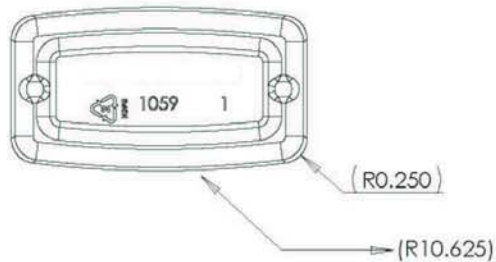

IF YOU...

MIX IT. FILL IT. PACK IT. SHIP IT.

WE HAVE A **PRODUCT** FOR YOU

Part # 68WRT8

8 oz. White HDPE Plastic RTU Spray Bottle,
28mm 28-400

Supplied By: **The Cary Company**
Ph: 630-629-6600
www.thecarycompany.com

NOTICE CONFIDENTIAL PROPERTY

28-400 SPECIAL FINISH		
SYM.	MAX.	MIN.
T	1.088	1.068
E	0.994	0.974
H	0.540	0.510
S	0.061	0.031
I	0.000	0.614
L	0.000	0.000

8 oz. R.T.U

TOLERANCES	REVISIONS			DRAWN BY	SCALE	MATERIAL
	NO.	DATE	BY			
DECIMAL ±.000	1	5.27.05	MW	68WRT8	1-1	HDPE
HEIGHT ±.050						
WIDTH&DEPTH ±.060						
				CHK'D	DATE	DRAWING NO.
				TRACED	REDRAW DATE	
					12.29.88	
					5.27.05	