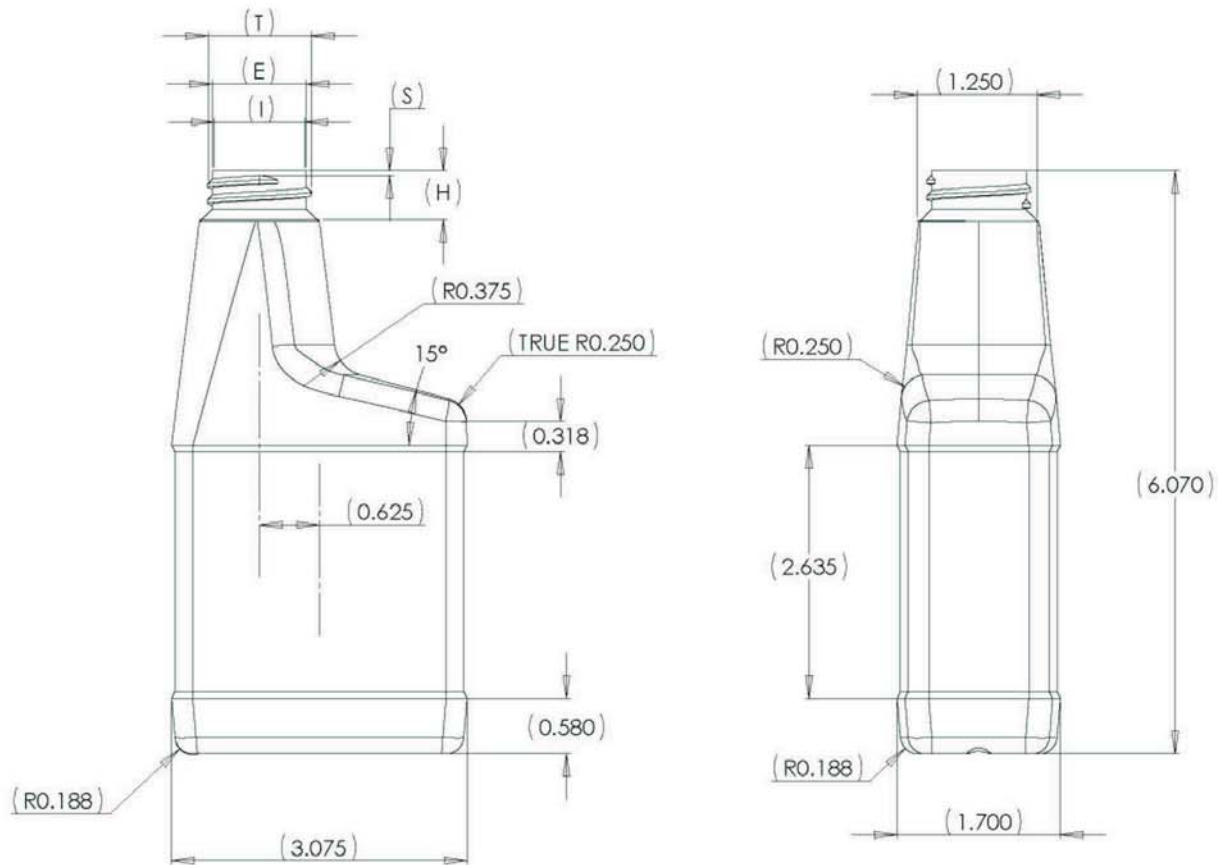

IF YOU...

MIX IT. FILL IT. PACK IT. SHIP IT.

WE HAVE A **PRODUCT** FOR YOU

Part # 68WRT8

8 oz. White HDPE Plastic RTU Spray Bottle,
28mm 28-400

Supplied By: **The Cary Company**
Ph: 630-629-6600
www.thecarycompany.com

NOTICE CONFIDENTIAL PROPERTY

28-400 SPECIAL FINISH		
SYM.	MAX.	MIN.
T	1.088	1.068
E	0.994	0.974
H	0.540	0.510
S	0.061	0.031
I	0.000	0.614
L	0.000	0.000

8 oz. R.T.U

TOLERANCES	REVISIONS			DRAWN BY	SCALE	MATERIAL
	NO.	DATE	BY			
DECIMAL ±.000	1	5.27.05	MW	68WRT8	1-1	HDPE
HEIGHT ±.050						
WIDTH&DEPTH ±.060						
				CHK'D	DATE	DRAWING NO.
				TRACED	REDRAW DATE	
					12.29.88	
					5.27.05	