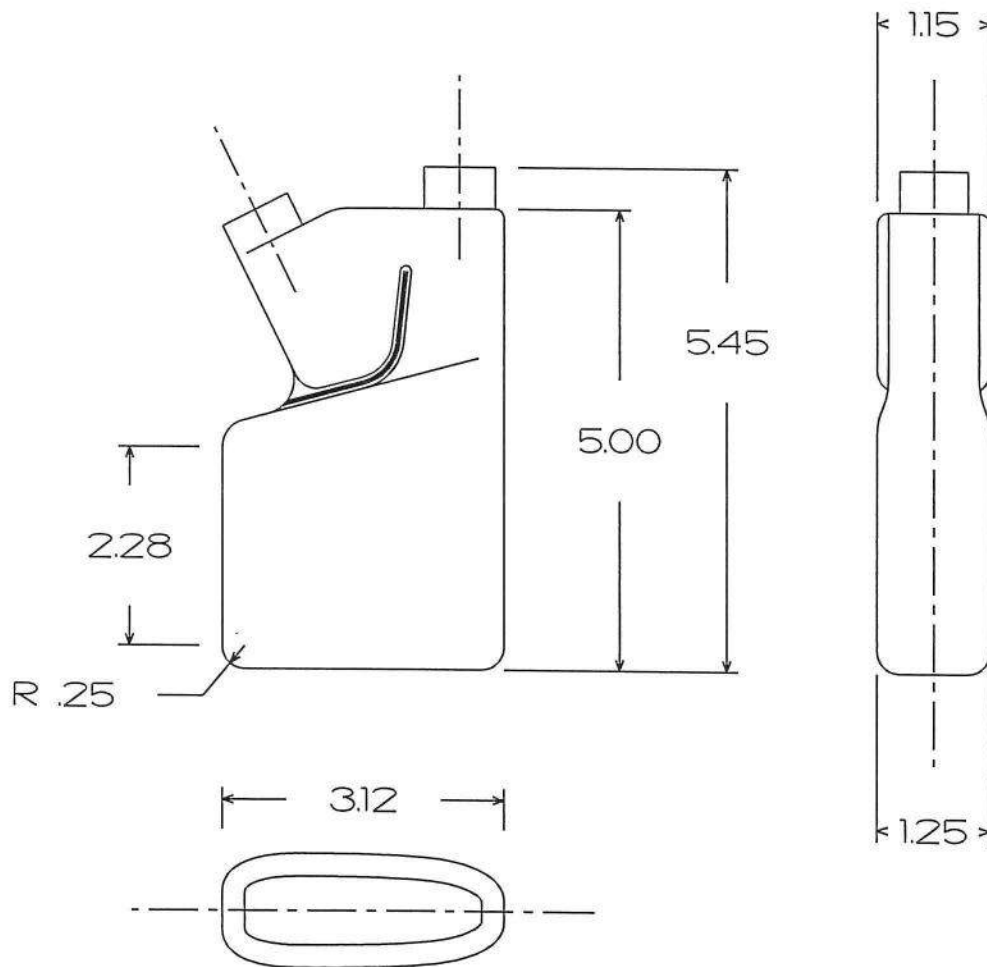

# WE HAVE A **PRODUCT** FOR YOU

Part # 68WTM4

---

4 oz. Natural Tip-N-Measure with 0.5 oz.  
Chamber, 22mm 22-400

---

# Technical Data

Bottle: 4 oz. tip "N" measure

Material: HDPE

Packing: 350 units/carton

Chamber Finish: 22-400

Other: Weight – 32 grams (+ - 5 grams)

Fill Opening Finish: 22-400

Drawing: 4 oz. Orig. TNM  
CAD FILE: MC-8-MB-TD-4 orig.