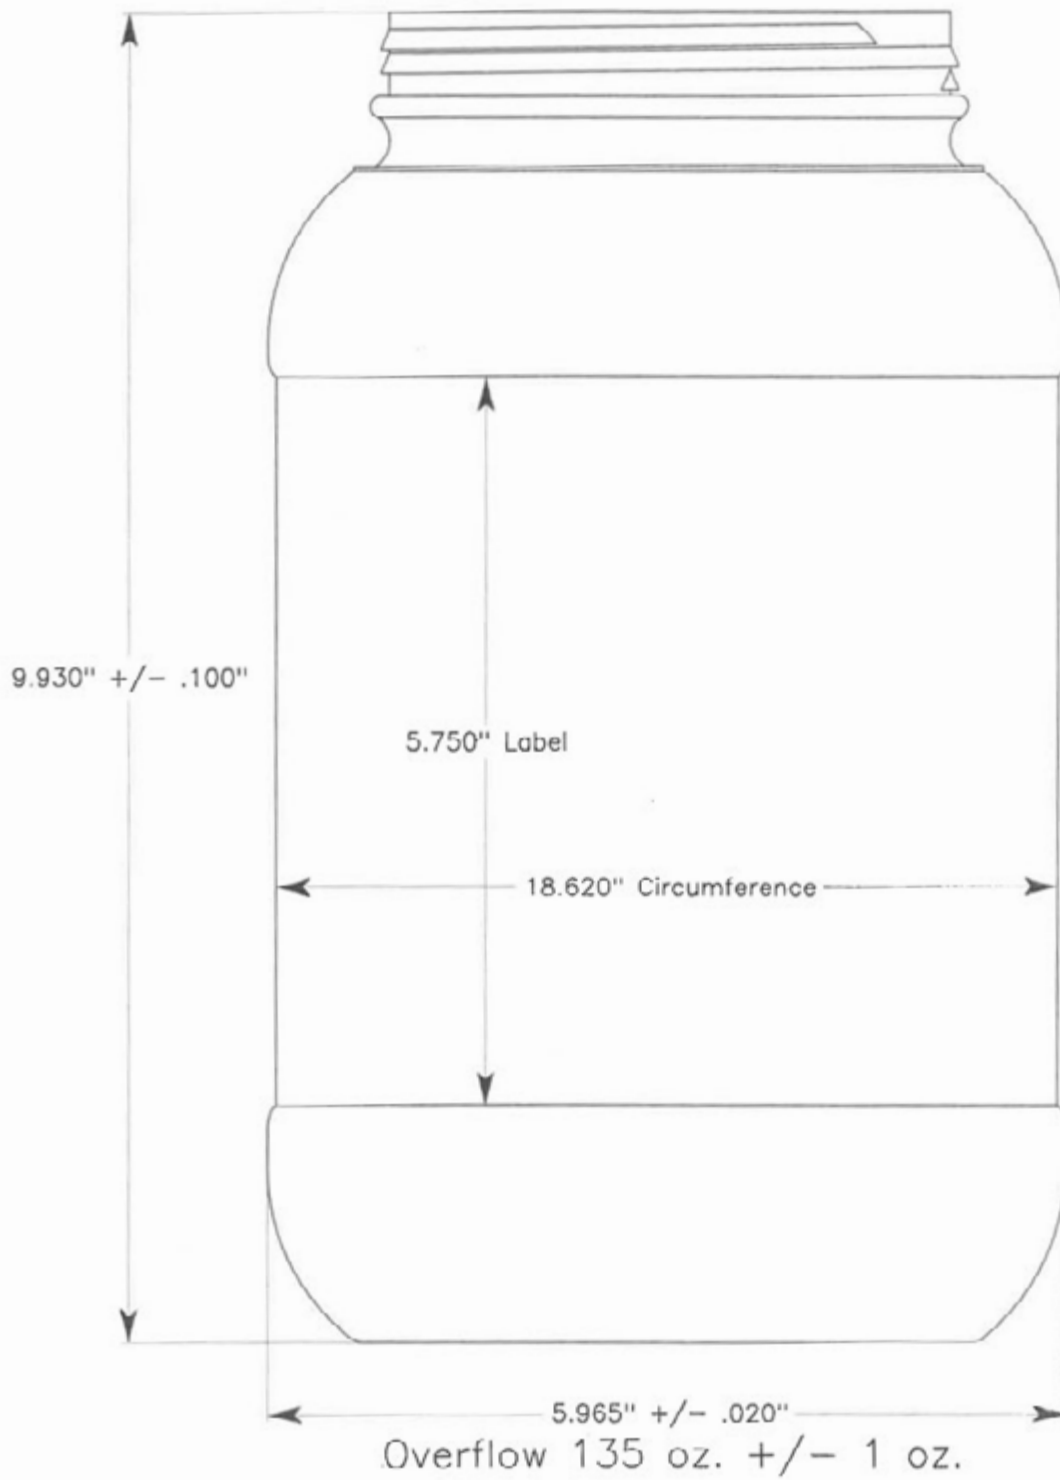

IF YOU...

MIX IT. FILL IT. PACK IT. SHIP IT.

WE HAVE A PRODUCT FOR YOU

Part #: 68WU30

The
CARYCOMPANY
Est. 1895

1195 W. Fullerton Ave. | Addison, IL 60101 | T: 630.629.6600 | F: 630.629.3690 |

1 Gallon Wide Mouth Jar
110mm - 400CT

Do Not Scale Drawing