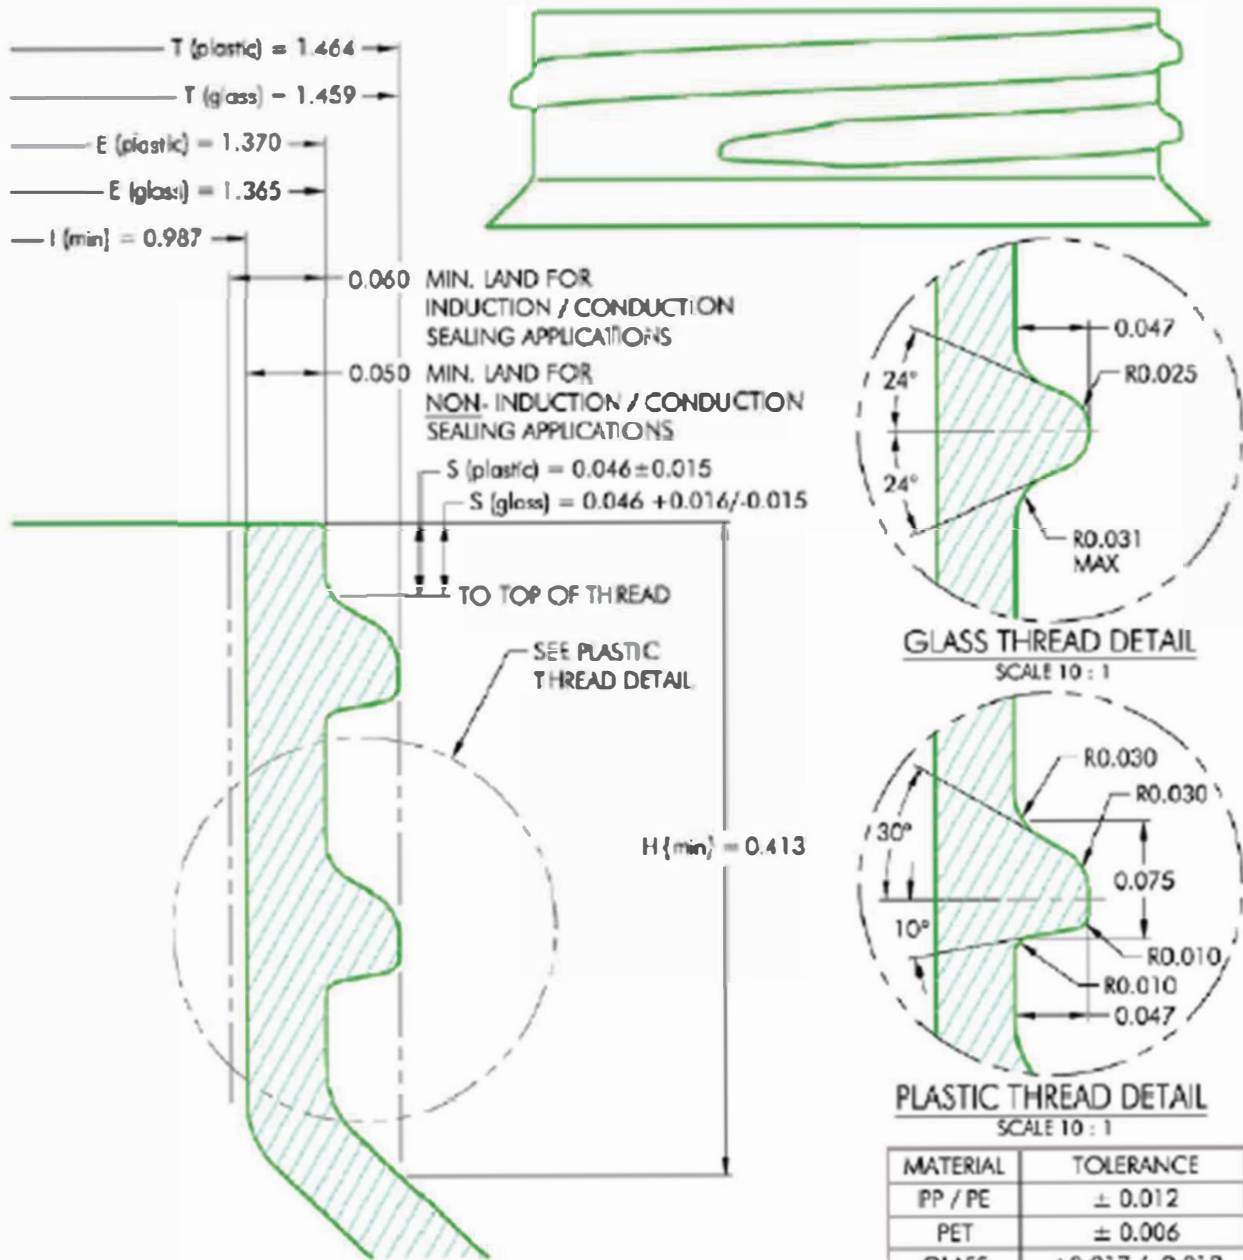

IF YOU...

MIX IT. FILL IT. PACK IT. SHIP IT.

WE HAVE A **PRODUCT** FOR YOU

Part #: 68WV3A

Vented Caps

38mm 38-400 White Child Resistant Vented Plastic
Cap w/Foam Liner (3-Ply)

The
CARYCOMPANY
Est. 1895

1195 W. Fullerton Ave. | Addison, IL 60101 | T: 630.629.6600 | F: 630.629.3690 |

CHILD-RESISTANT CLOSURES

NOTES: (UNLESS OTHERWISE SPECIFIED)
ALL DIMENSIONS ARE IN INCHES

11 03.21.18 Mod. Int. Wall Draft & Thread Feature

DN

NOTES: (UNLESS OTHERWISE SPECIFIED)
 1. ALL DIMENSIONS ARE IN INCHES.