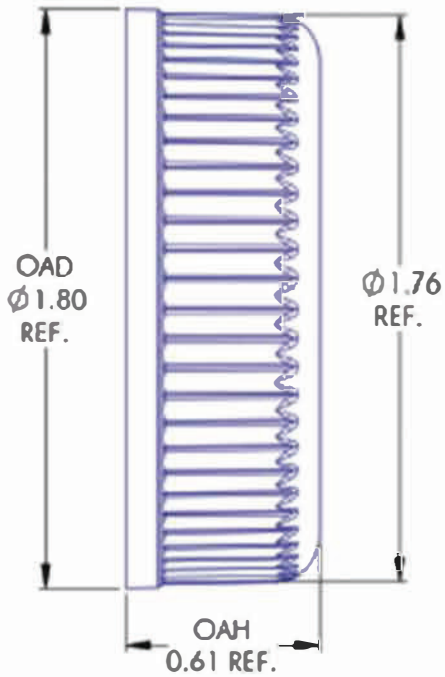

IF YOU...

MIX IT. FILL IT. PACK IT. SHIP IT.

WE HAVE A **PRODUCT** FOR YOU

Part #: 68WV3A

Vented Caps

38mm 38-400 White Child Resistant Vented Plastic
Cap w/Foam Liner (3-Ply)

The
CARYCOMPANY
Est. 1895

1195 W. Fullerton Ave. | Addison, IL 60101 | T: 630.629.6600 | F: 630.629.3690 |

CHILD-RESISTANT CLOSURES

NOTES: (UNLESS OTHERWISE SPECIFIED)
ALL DIMENSIONS ARE IN INCHES

11 03.21.18 Mod. Int. Wall Draft & Thread Feature

DN

NOTES: (UNLESS OTHERWISE SPECIFIED)
 1. ALL DIMENSIONS ARE IN INCHES.