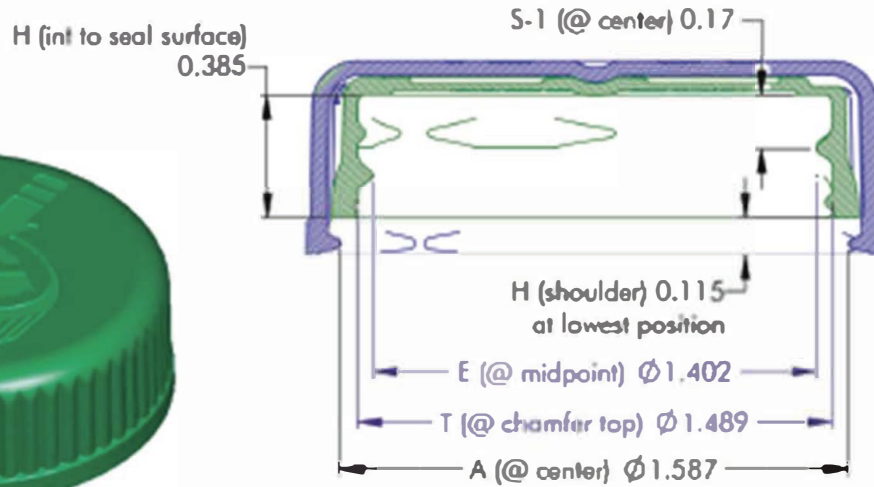

IF YOU...

MIX IT. FILL IT. PACK IT. SHIP IT.

WE HAVE A **PRODUCT** FOR YOU

Part #: 68WV3A

Vented Caps

38mm 38-400 White Child Resistant Vented Plastic
Cap w/Foam Liner (3-Ply)

The
CARYCOMPANY
Est. 1895

1195 W. Fullerton Ave. | Addison, IL 60101 | T: 630.629.6600 | F: 630.629.3690 |

CHILD-RESISTANT CLOSURES

NOTES: (UNLESS OTHERWISE SPECIFIED)
ALL DIMENSIONS ARE IN INCHES

11 03.21.18 Mod. Int. Wall Draft & Thread Feature

DN

NOTES: (UNLESS OTHERWISE SPECIFIED)
 1. ALL DIMENSIONS ARE IN INCHES.