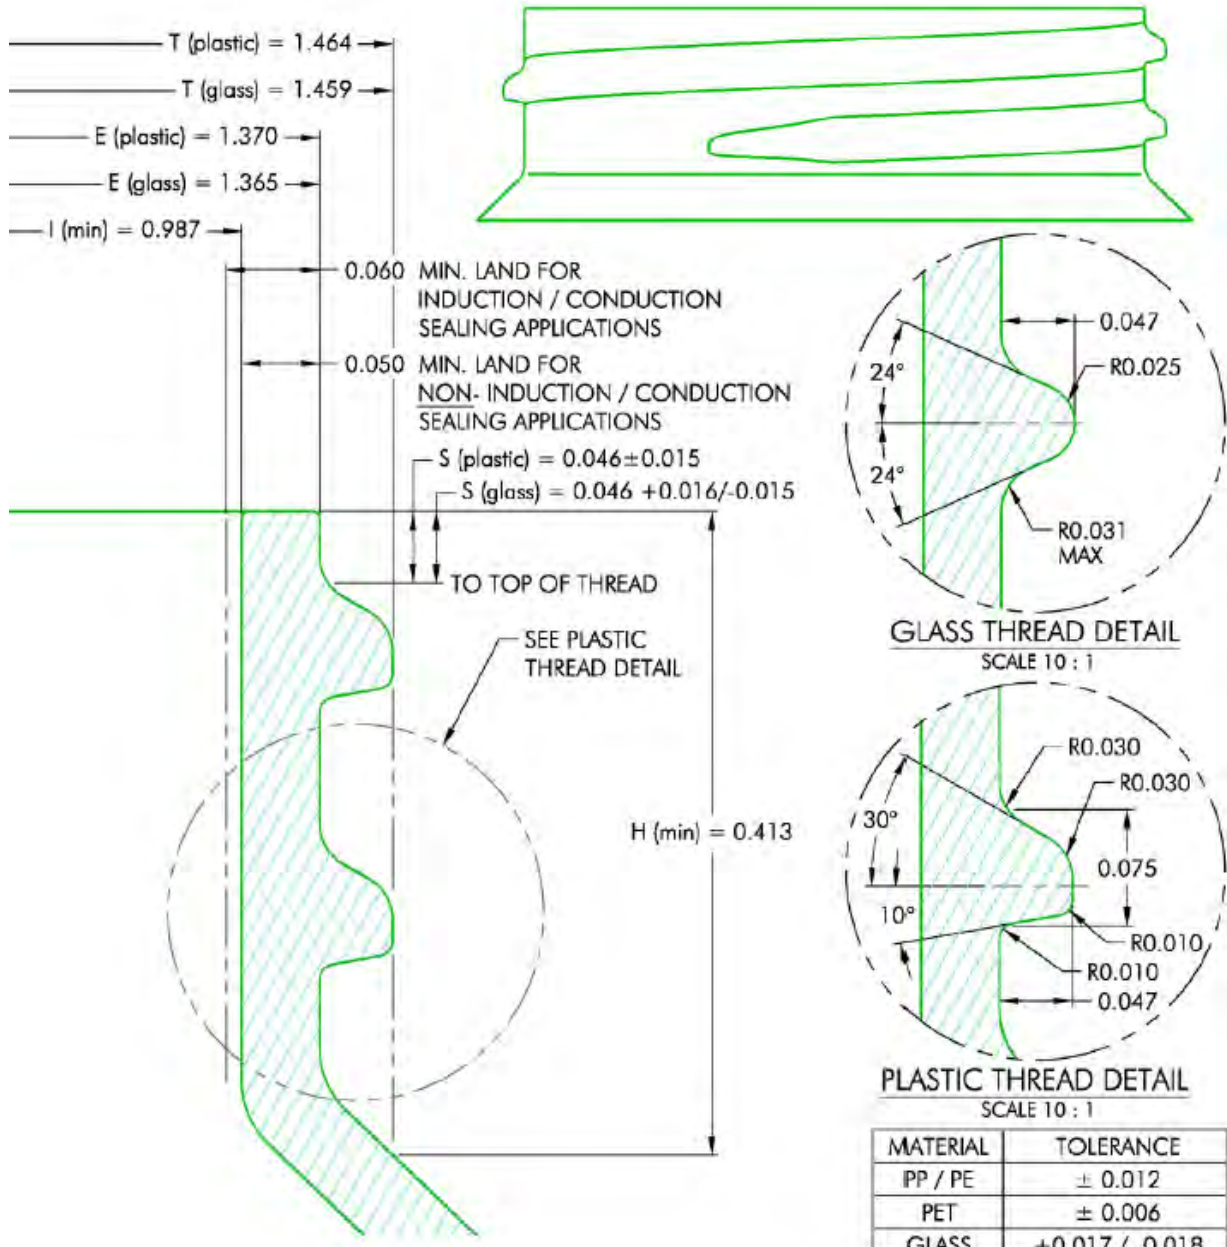

IF YOU...

MIX IT. FILL IT. PACK IT. SHIP IT.

WE HAVE A PRODUCT FOR YOU

Part #: 68WW3U

Snap Top Caps

38mm 38-400 White Ribbed Snap Top Cap w/S70A FS
5-8 HIS Liner, 0.25" Orifice

The
CARYCOMPANY
Est. 1895

1195 W. Fullerton Ave. | Addison, IL 60101 | T: 630.629.6600 | F: 630.629.3690 |

MESA DISPENSING CLOSURES

5.088

MESA DISPENSING CLOSURES

NOTES: (UNLESS OTHERWISE SPECIFIED) 1. ALL DIMENSIONS ARE IN INCHES. 2. SEE CHART FOR DIMENSIONAL TOLERANCE.		BF	05.21.18	Released	DN
REV	DATE	DESCRIPTION			BY
TOLERANCE	PITCH/TPI	.167 / 6	TURNS	1-1/4	MAT'L Per Chart
X	± 0.1	DRAWN	BEZ	DATE	08.31.93
XX	± 0.02	SCALE			10 : 1
XXX	± 0.010	38 - 400 - FINISH			REV 0