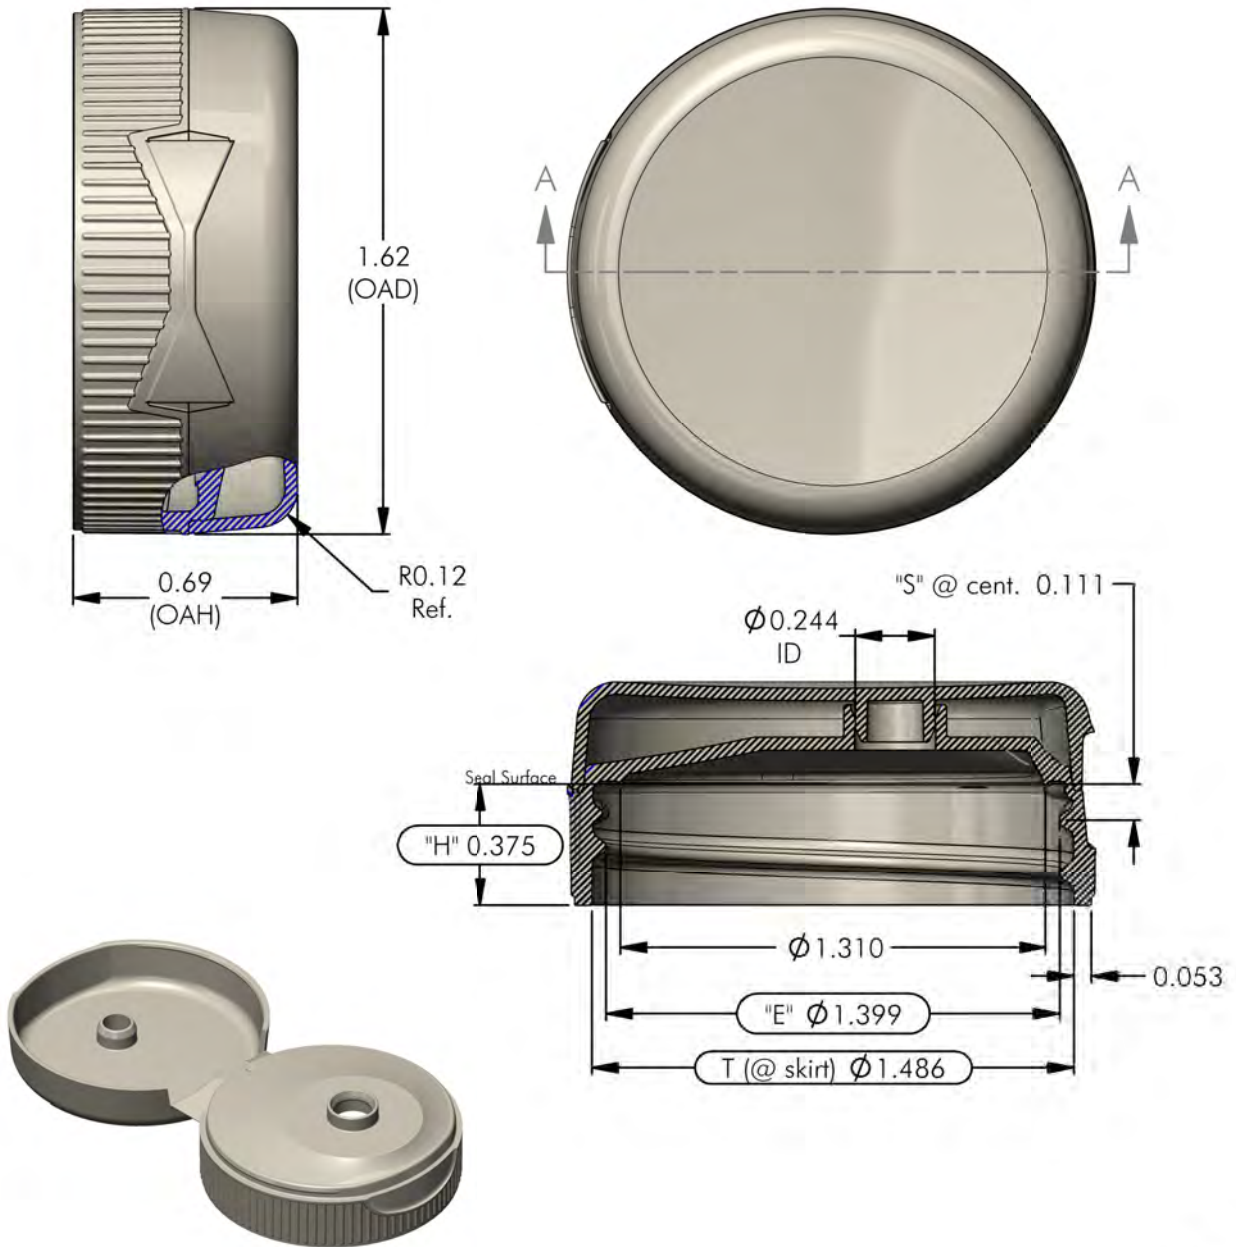

IF YOU...

MIX IT. FILL IT. PACK IT. SHIP IT.

WE HAVE A PRODUCT FOR YOU

Part #: 68WW3U

Snap Top Caps

38mm 38-400 White Ribbed Snap Top Cap w/S70A FS
5-8 HIS Liner, 0.25" Orifice

The
CARYCOMPANY
Est. 1895

1195 W. Fullerton Ave. | Addison, IL 60101 | T: 630.629.6600 | F: 630.629.3690 |

MESA DISPENSING CLOSURES

5.088

MESA DISPENSING CLOSURES

NOTES: (UNLESS OTHERWISE SPECIFIED) 1. ALL DIMENSIONS ARE IN INCHES. 2. SEE CHART FOR DIMENSIONAL TOLERANCE.		BF	05.21.18	Released	DN
REV	DATE	DESCRIPTION			BY
TOLERANCE	PITCH/TPI	.167 / 6	TURNS	1-1/4	MAT'L Per Chart
X	± 0.1	DRAWN	BEZ	DATE	08.31.93
XX	± 0.02	SCALE			10 : 1
XXX	± 0.010	38 - 400 - FINISH			REV 0